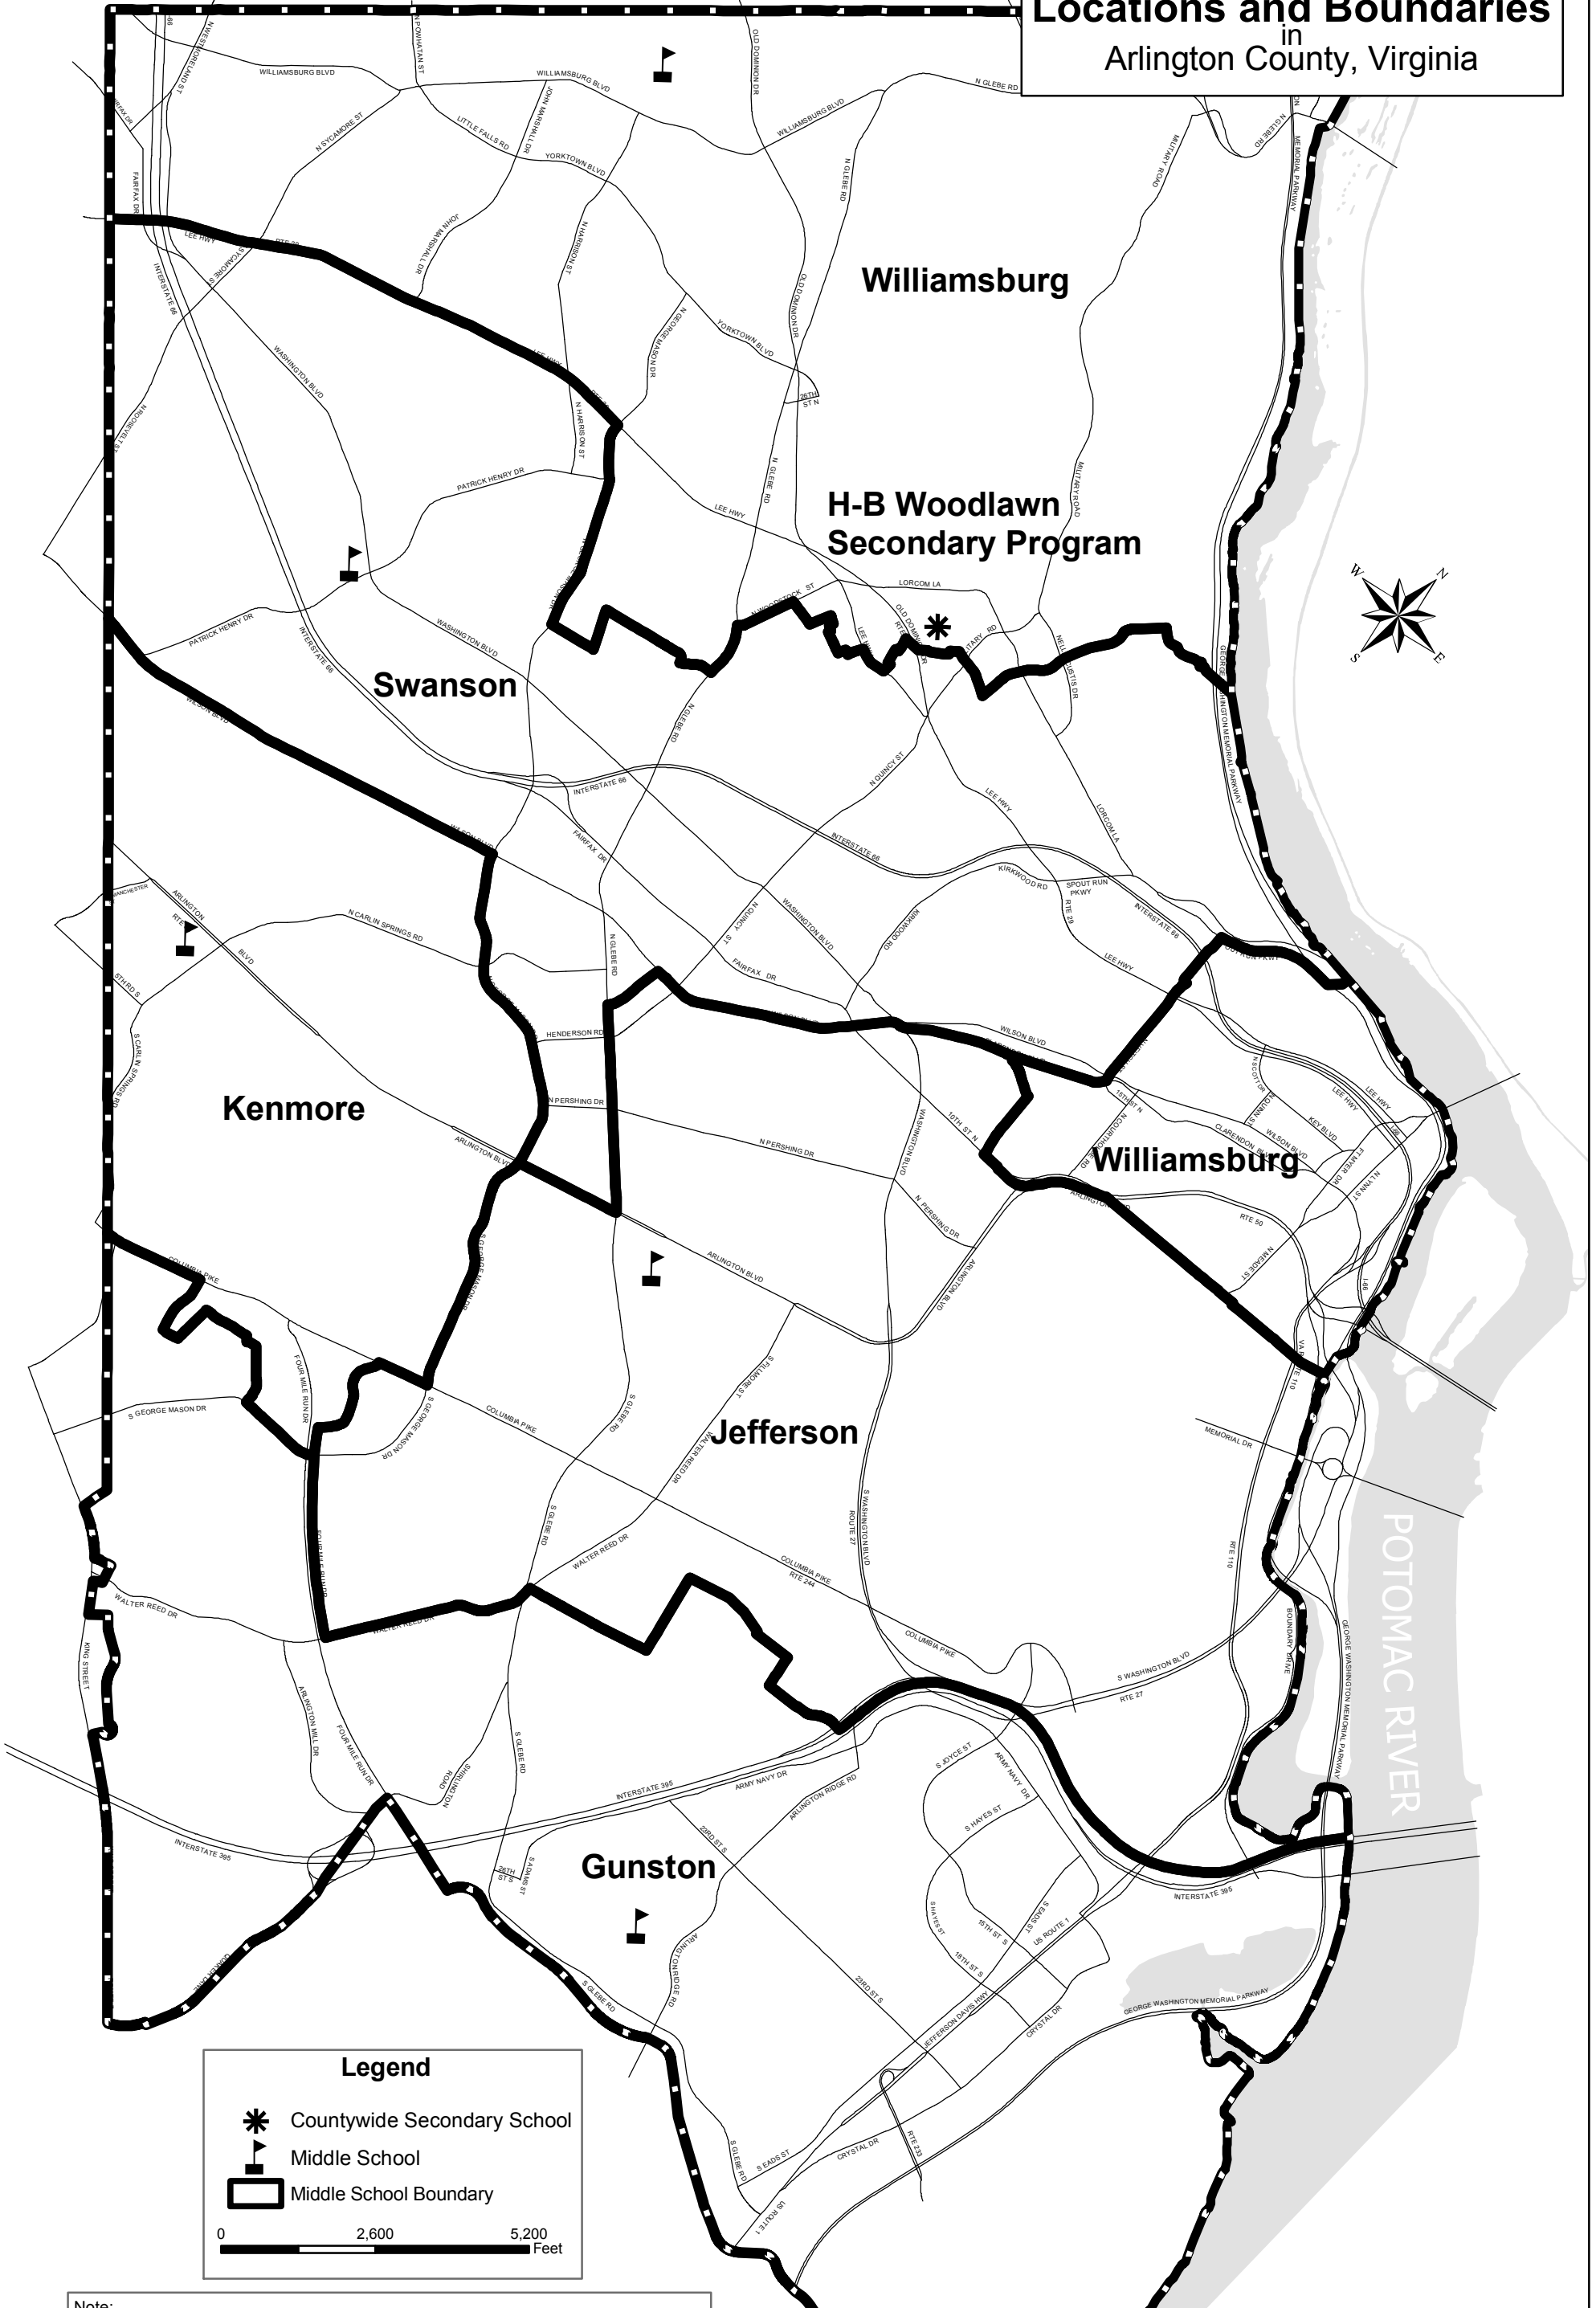

# Middle School Locations and Boundaries in Arlington County, Virginia

**Legend**

-  Countywide Secondary School
-  Middle School
-  Middle School Boundary

0      2,600      5,200  
Feet

**Note:**  
 To determine your neighborhood school using our searchable boundary locator, go to the "Registration" section of the APS Web site, [www.apsva.us](http://www.apsva.us)  
 Last Updated: September 2007  
 For more information, contact School and Community Relations @ 703-228-7660.