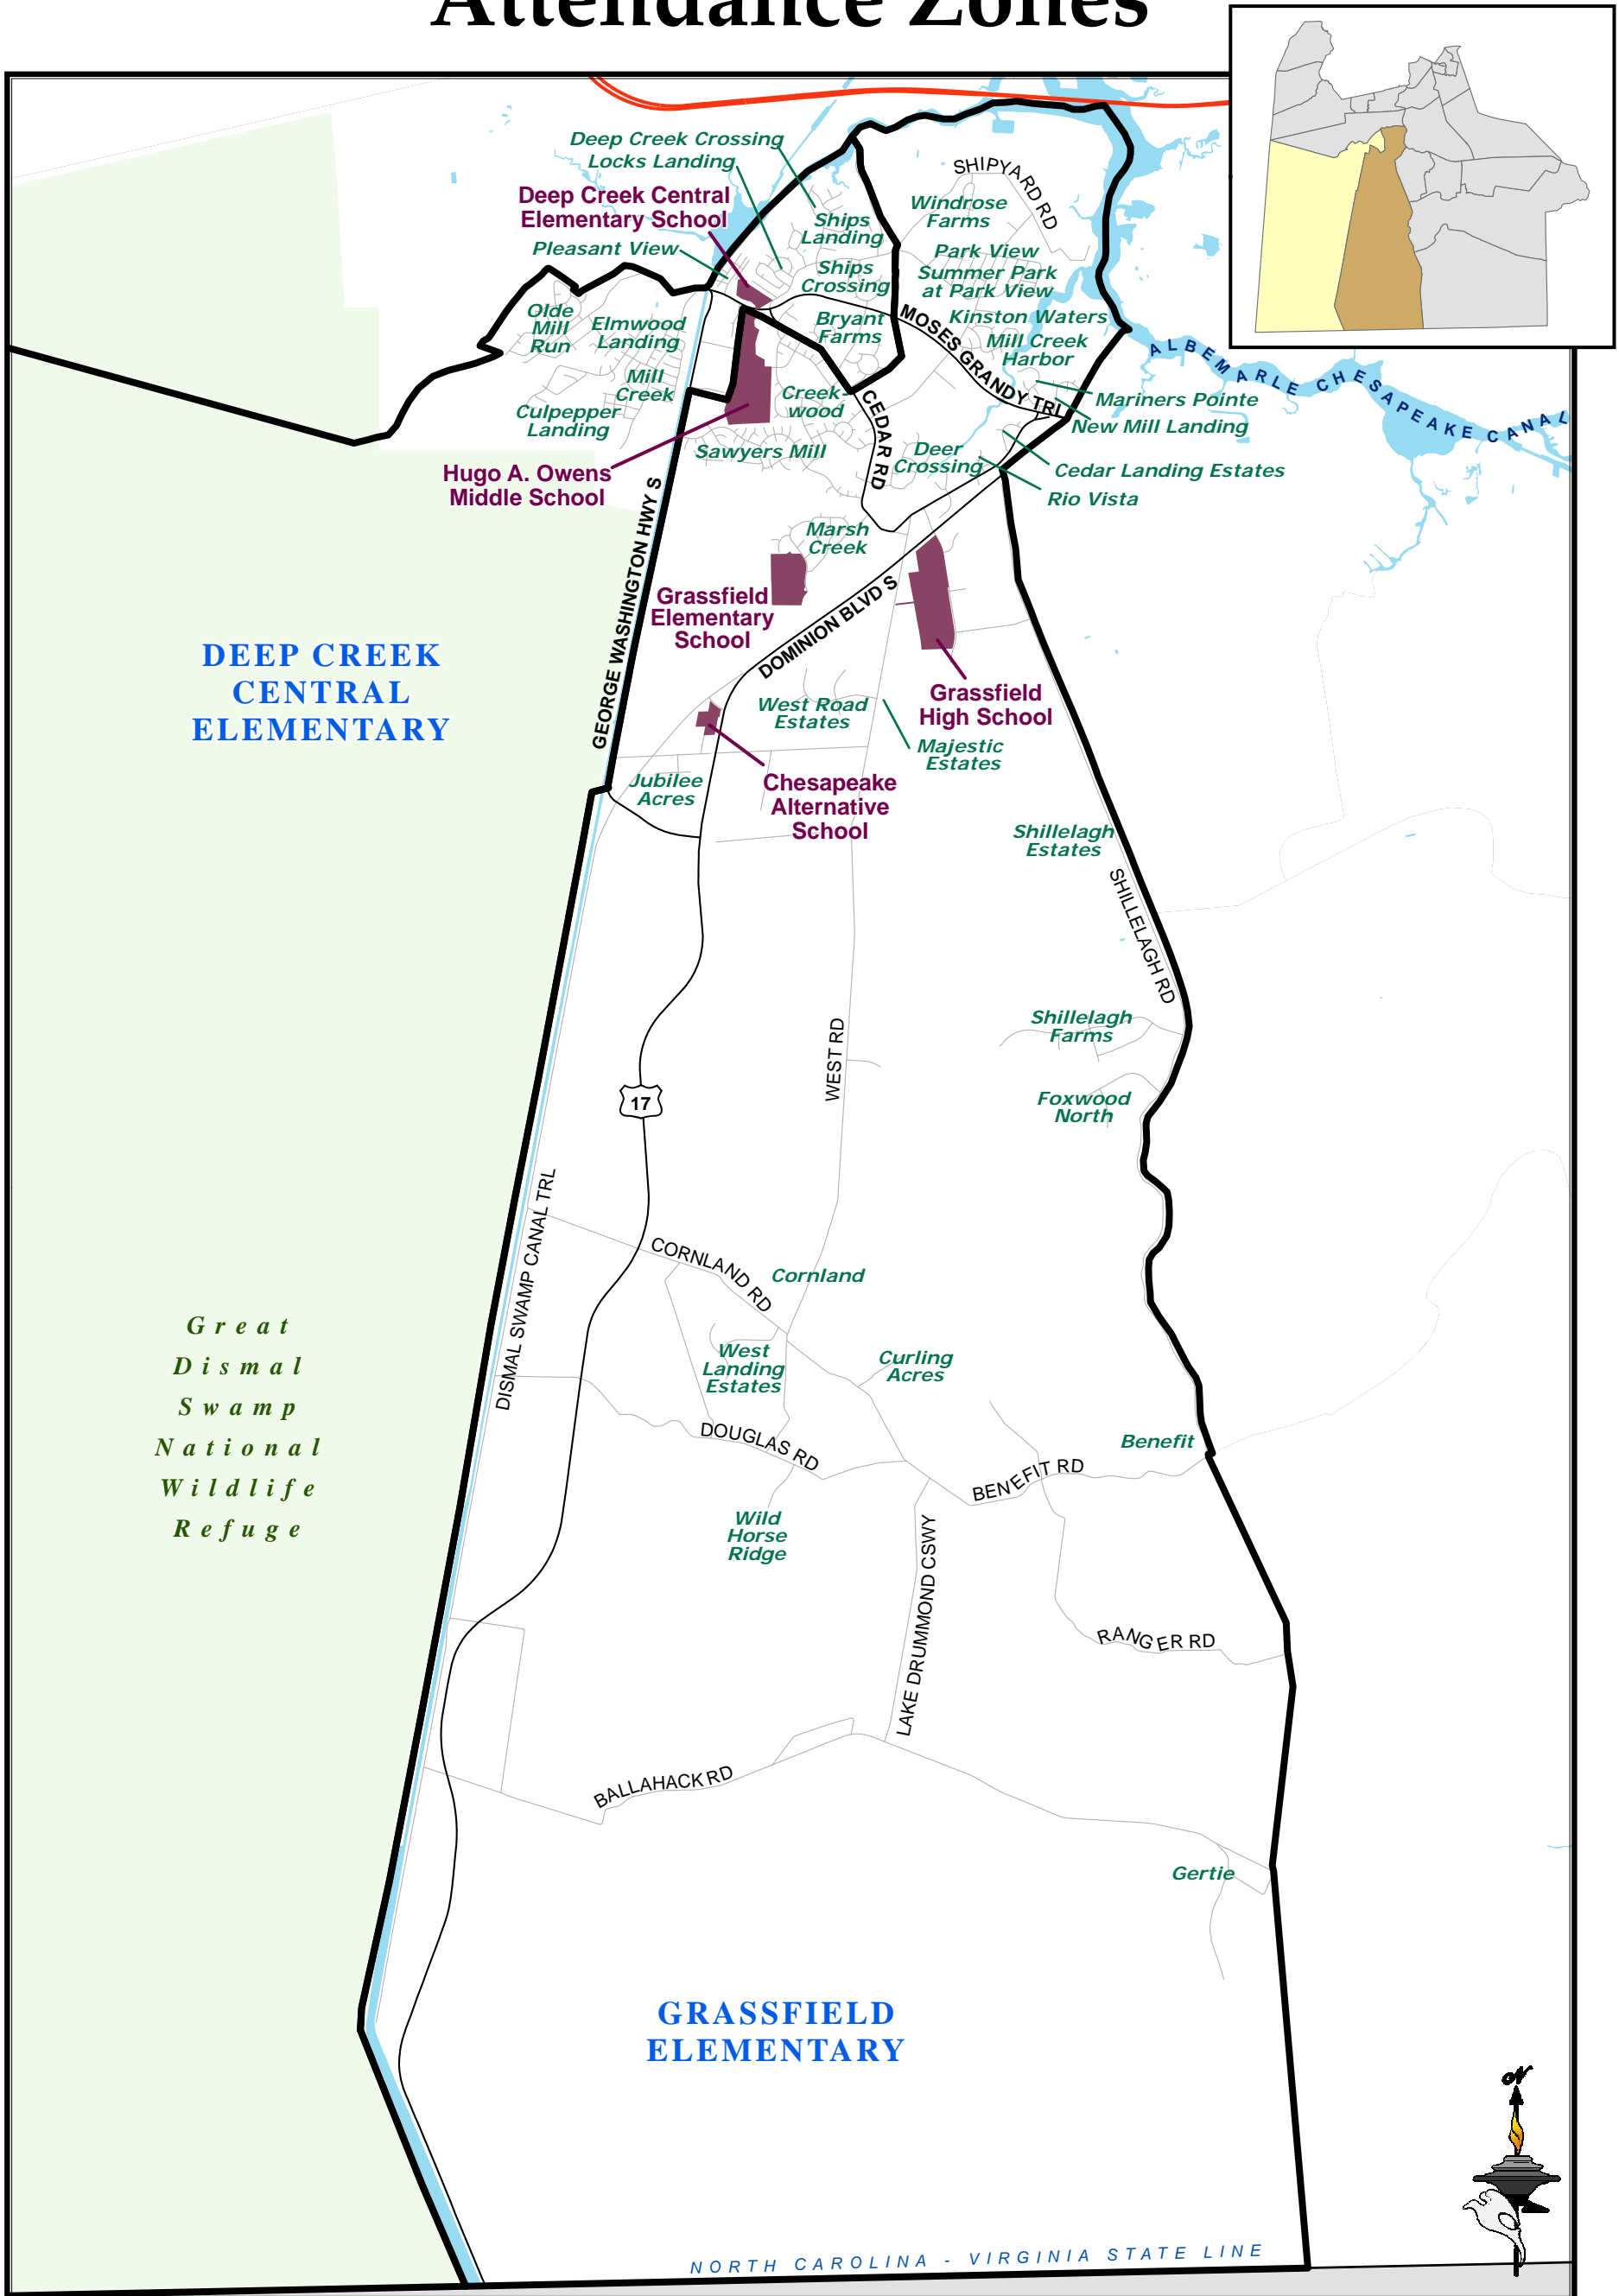

# Deep Creek Central Elementary School & Grassfield Elementary School Attendance Zones

Effective for the 2008-2009 School Year