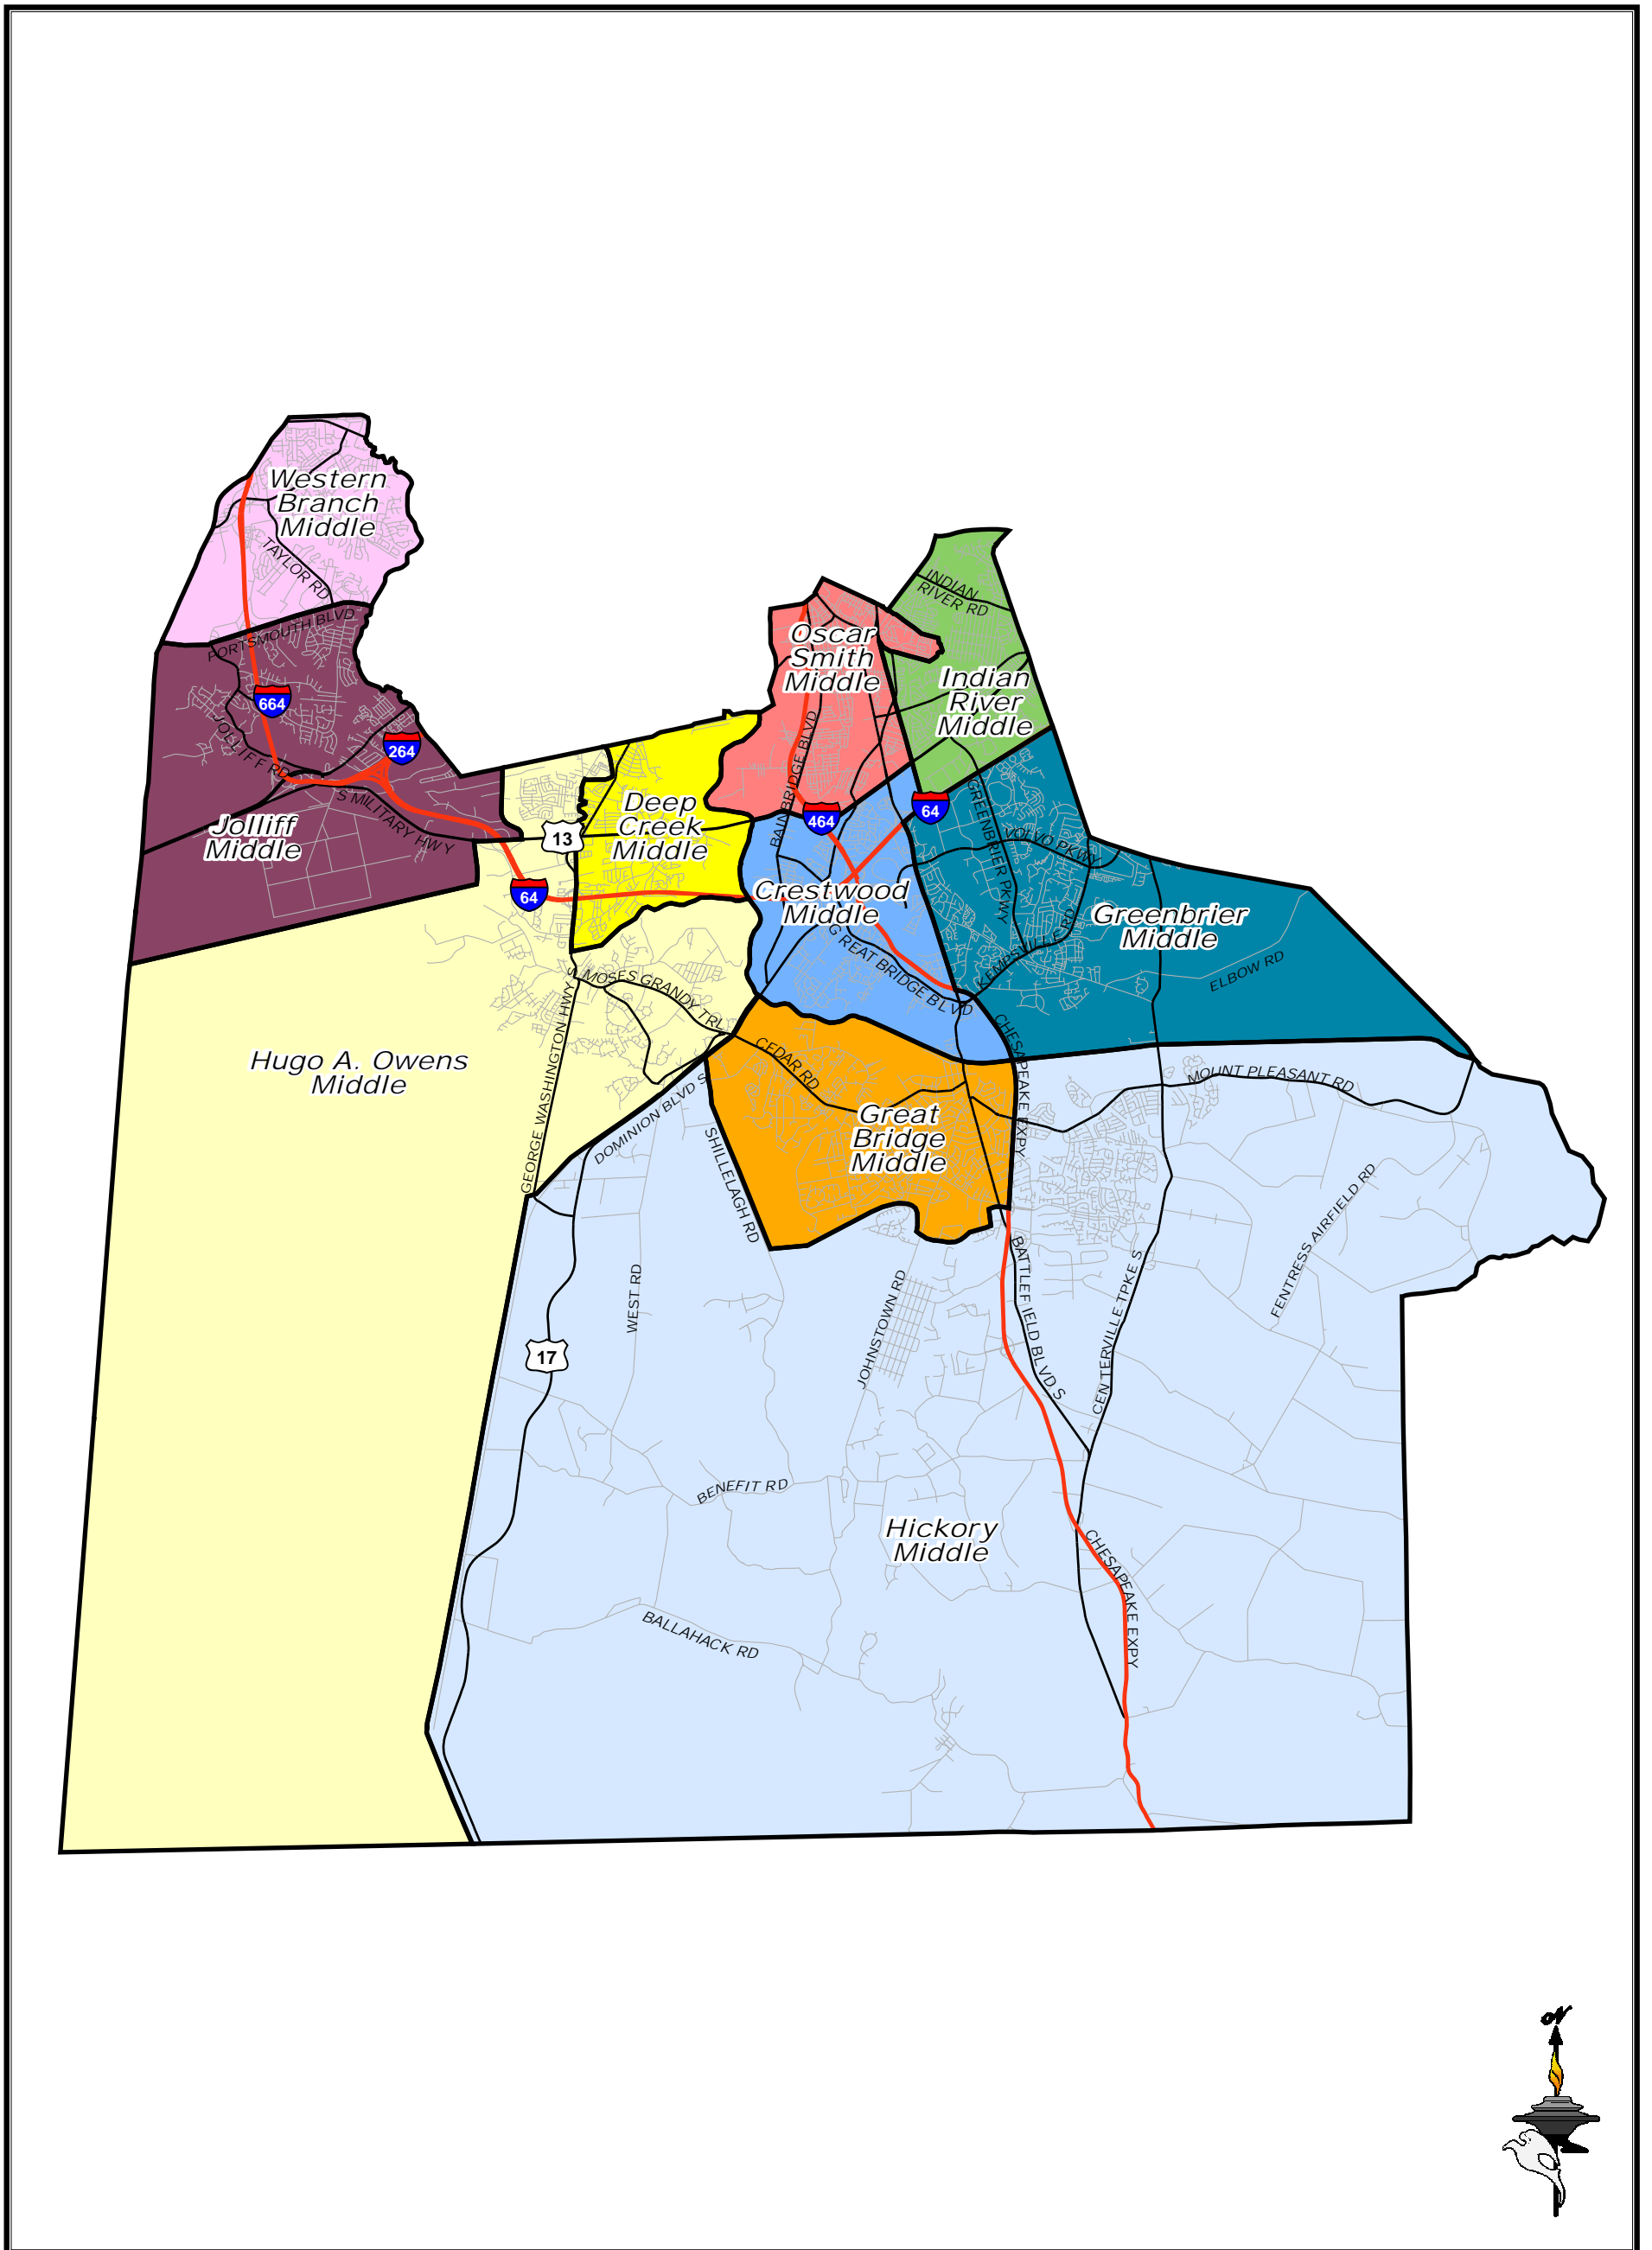

Chesapeake Public Schools Middle (Grades 6-8) School Attendance Zones

Effective for the 2008-2009 School Year