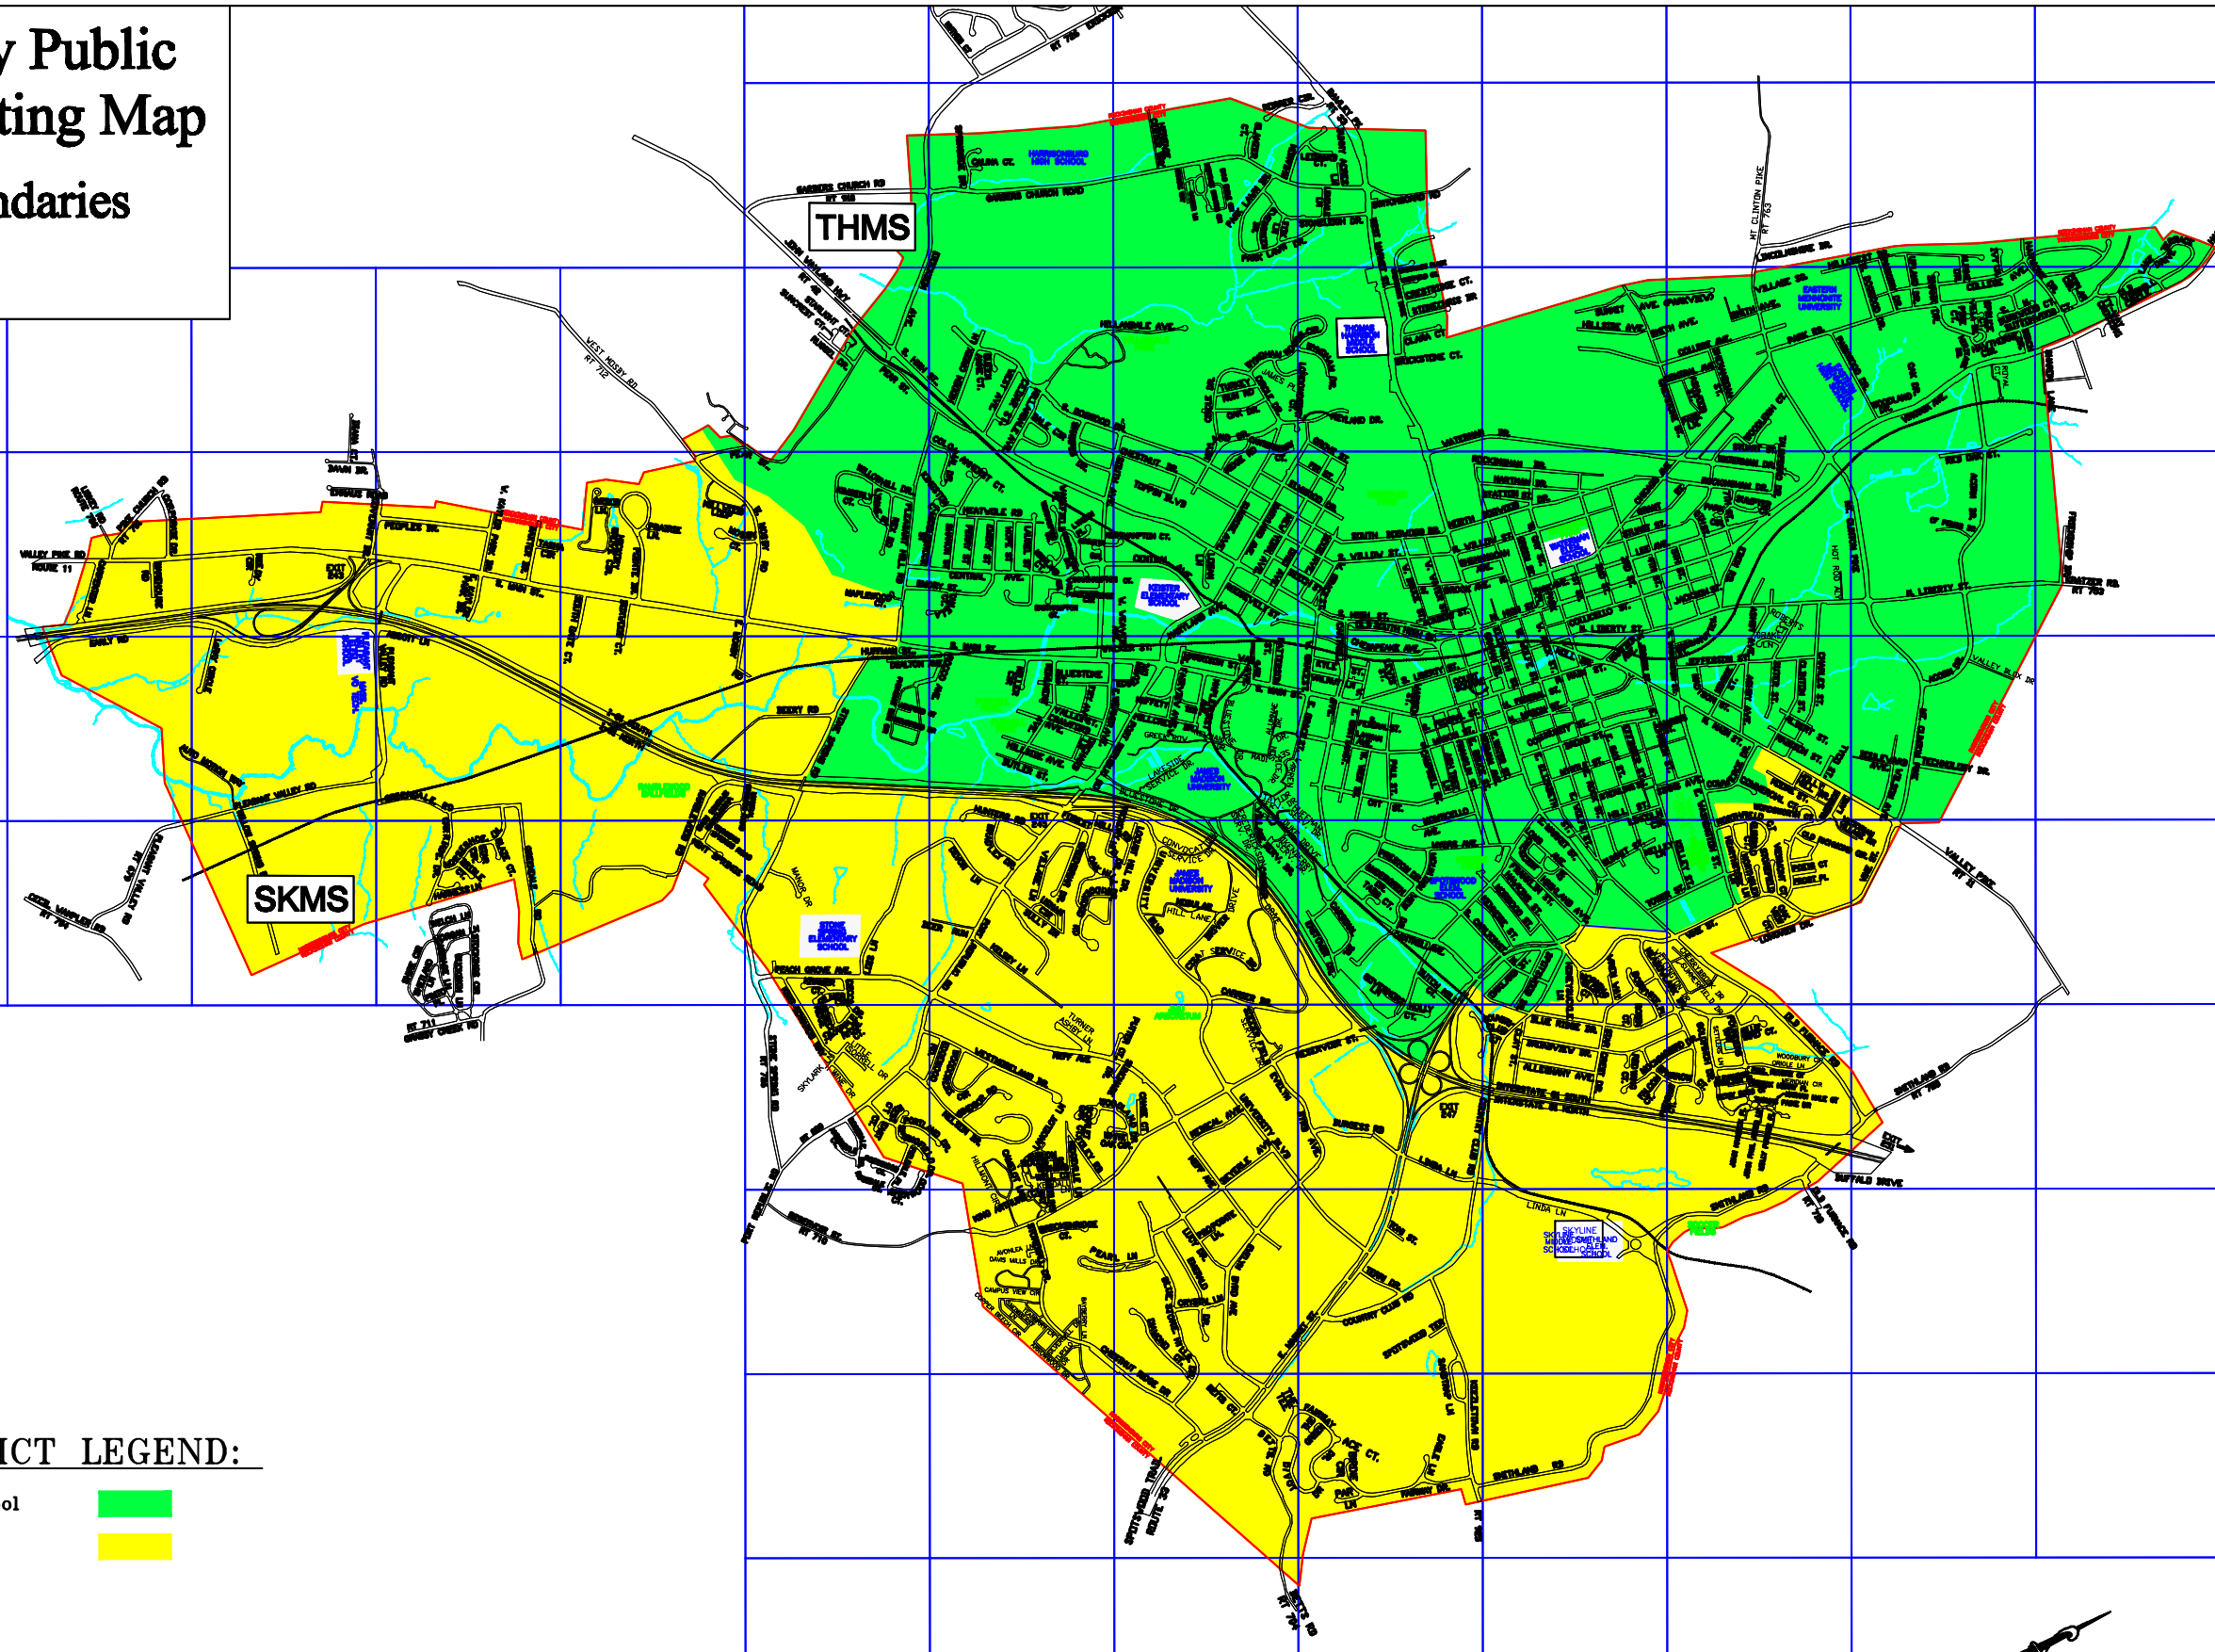

# Harrisonburg City Public Schools Redistricting Map

## Middle School Boundaries

December 2007

### SCHOOL DISTRICT LEGEND:

- Thomas Harrison Middle School
- Skyline Middle School

1 2 3 4 5 6 7 8 9 10 11 12 13 14