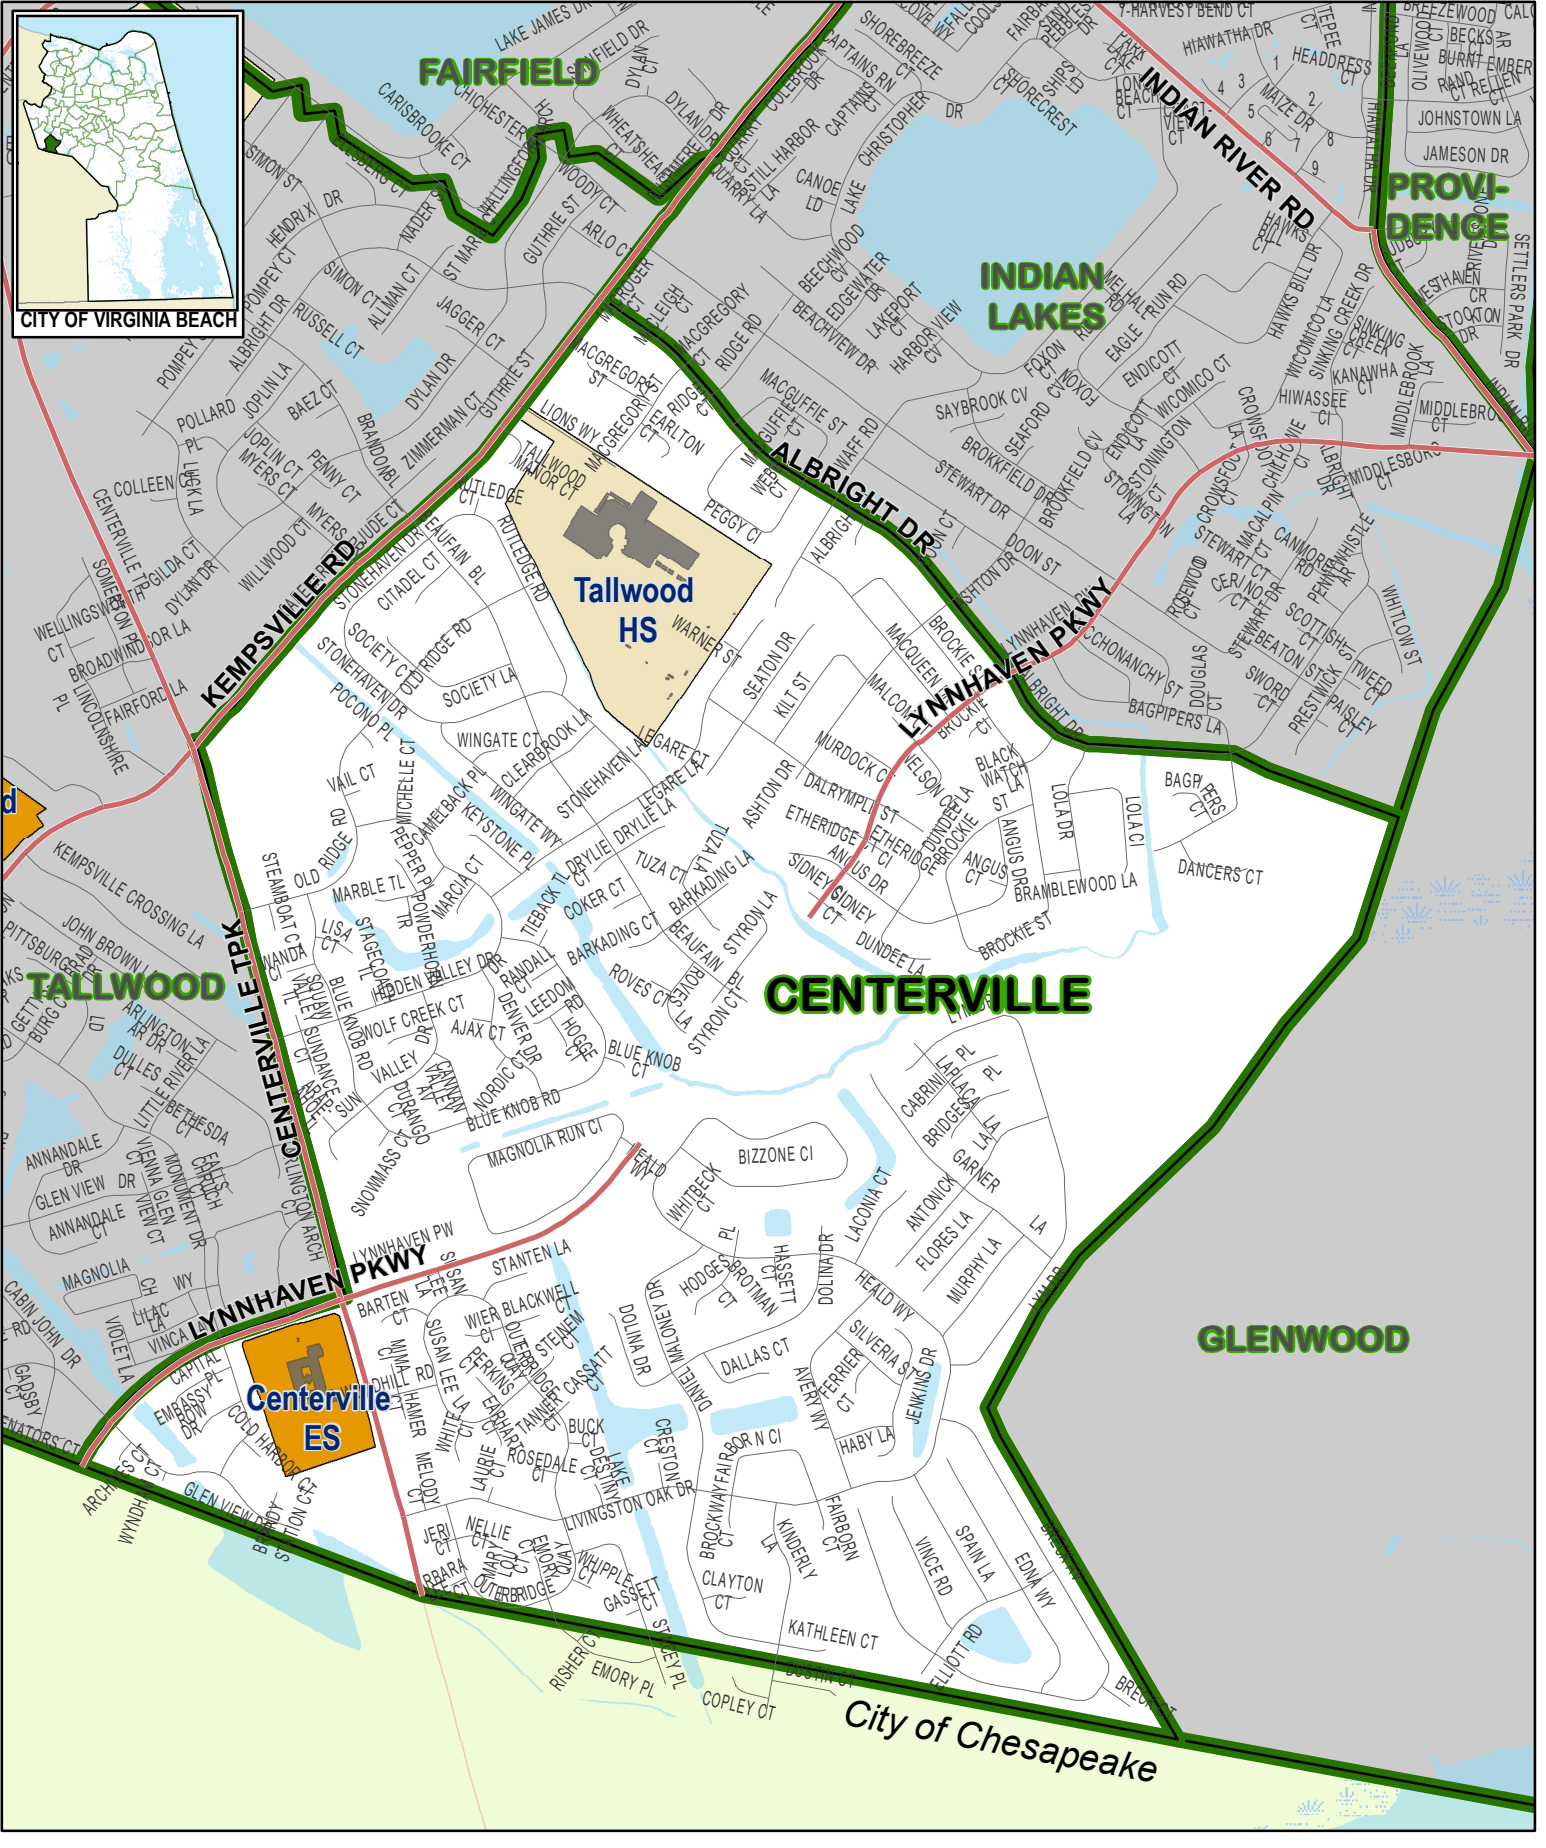

VIRGINIA BEACH CITY PUBLIC SCHOOLS  
**2009 - 2010 ATTENDANCE ZONE MAPS**  
**CENTERVILLE ELEMENTARY SCHOOL**

Prepared by the Department of Administrative Support Services, Facilities Planning and Construction, Office of Demographics and Planning, July 2009

City of Chesapeake