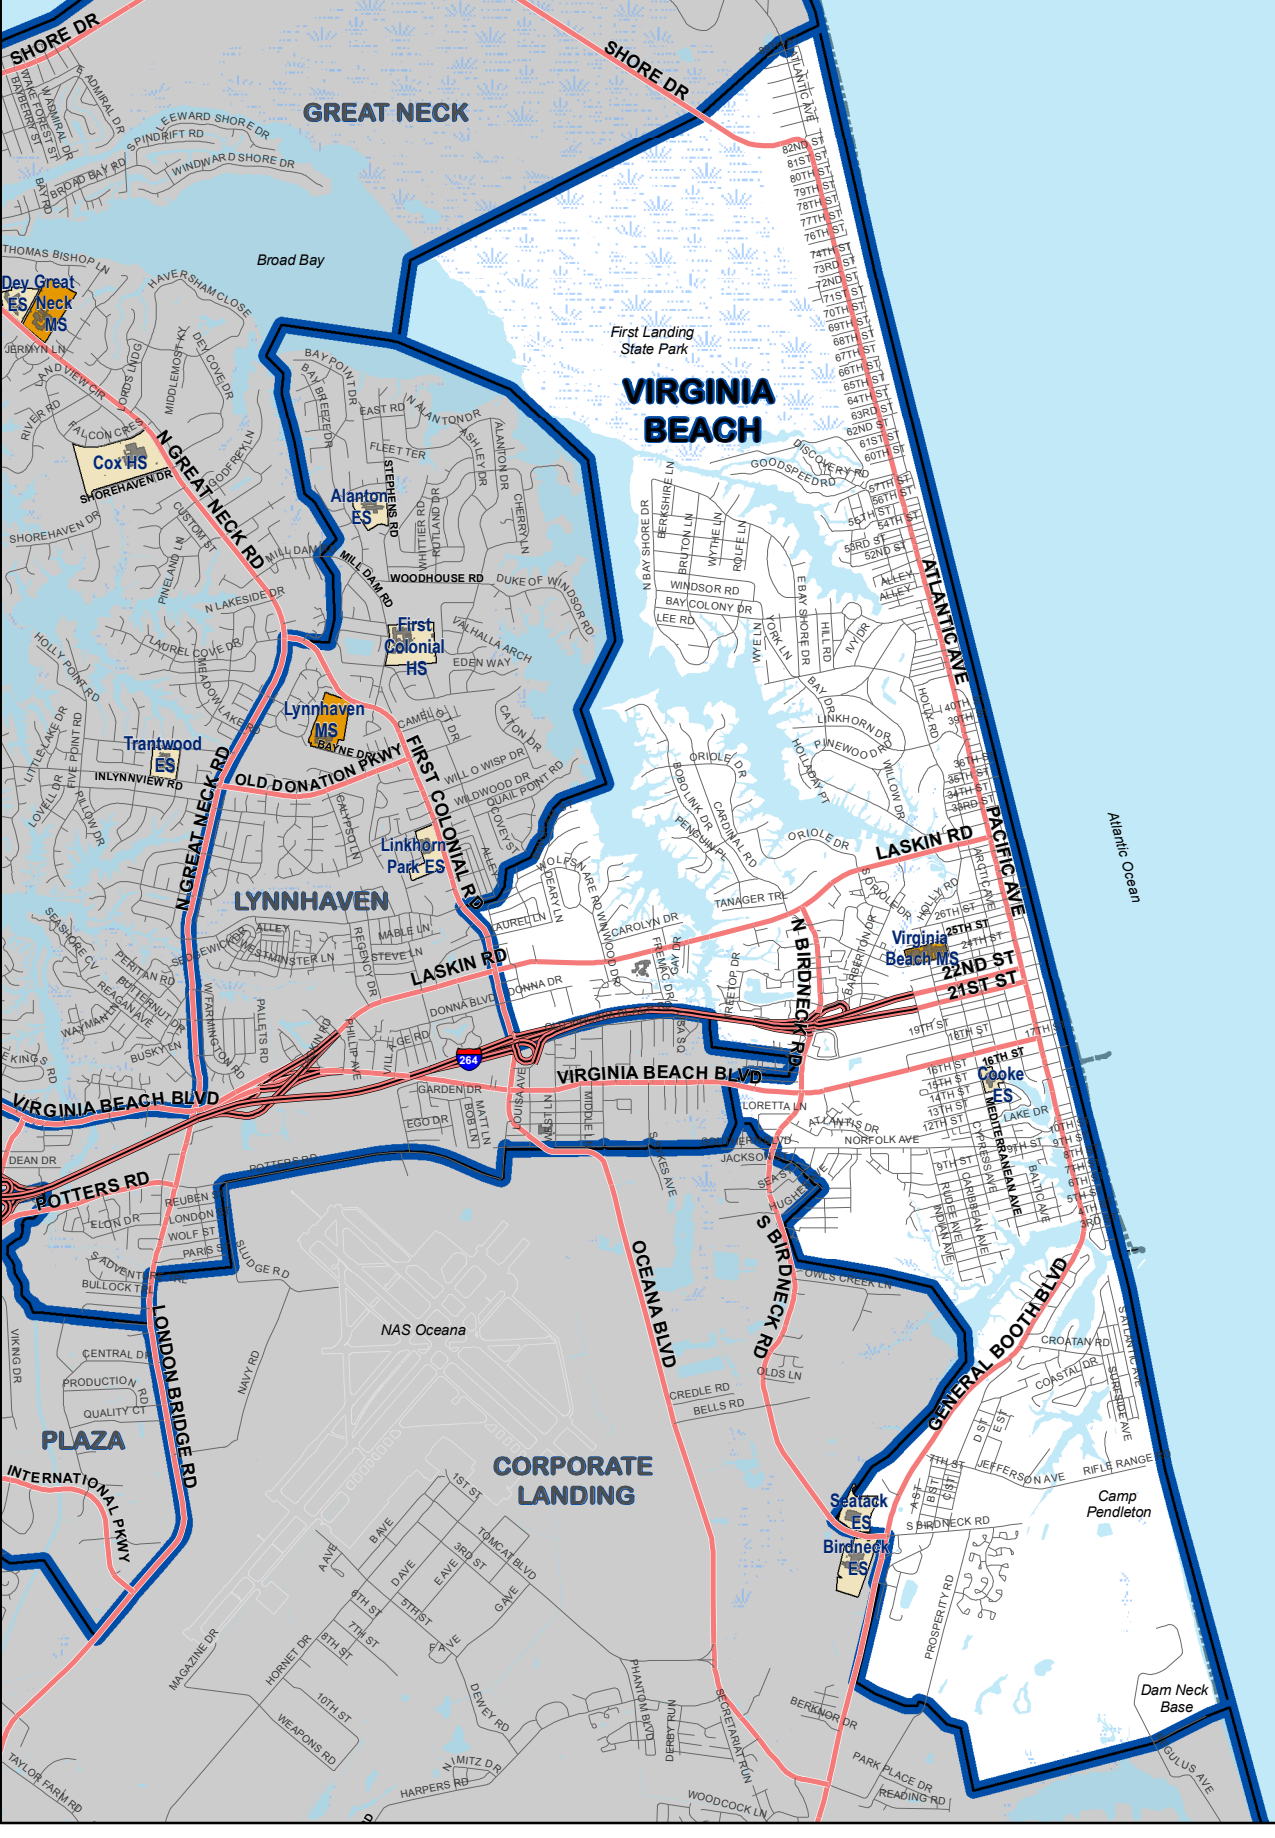

2009 - 2010 ATTENDANCE ZONE MAPS VIRGINIA BEACH MIDDLE SCHOOL

Prepared by the Department of Administrative Support Services, Facilities Planning and Construction, Office of Demographics and Planning, July 2009

CITY OF VIRGINIA BEACH