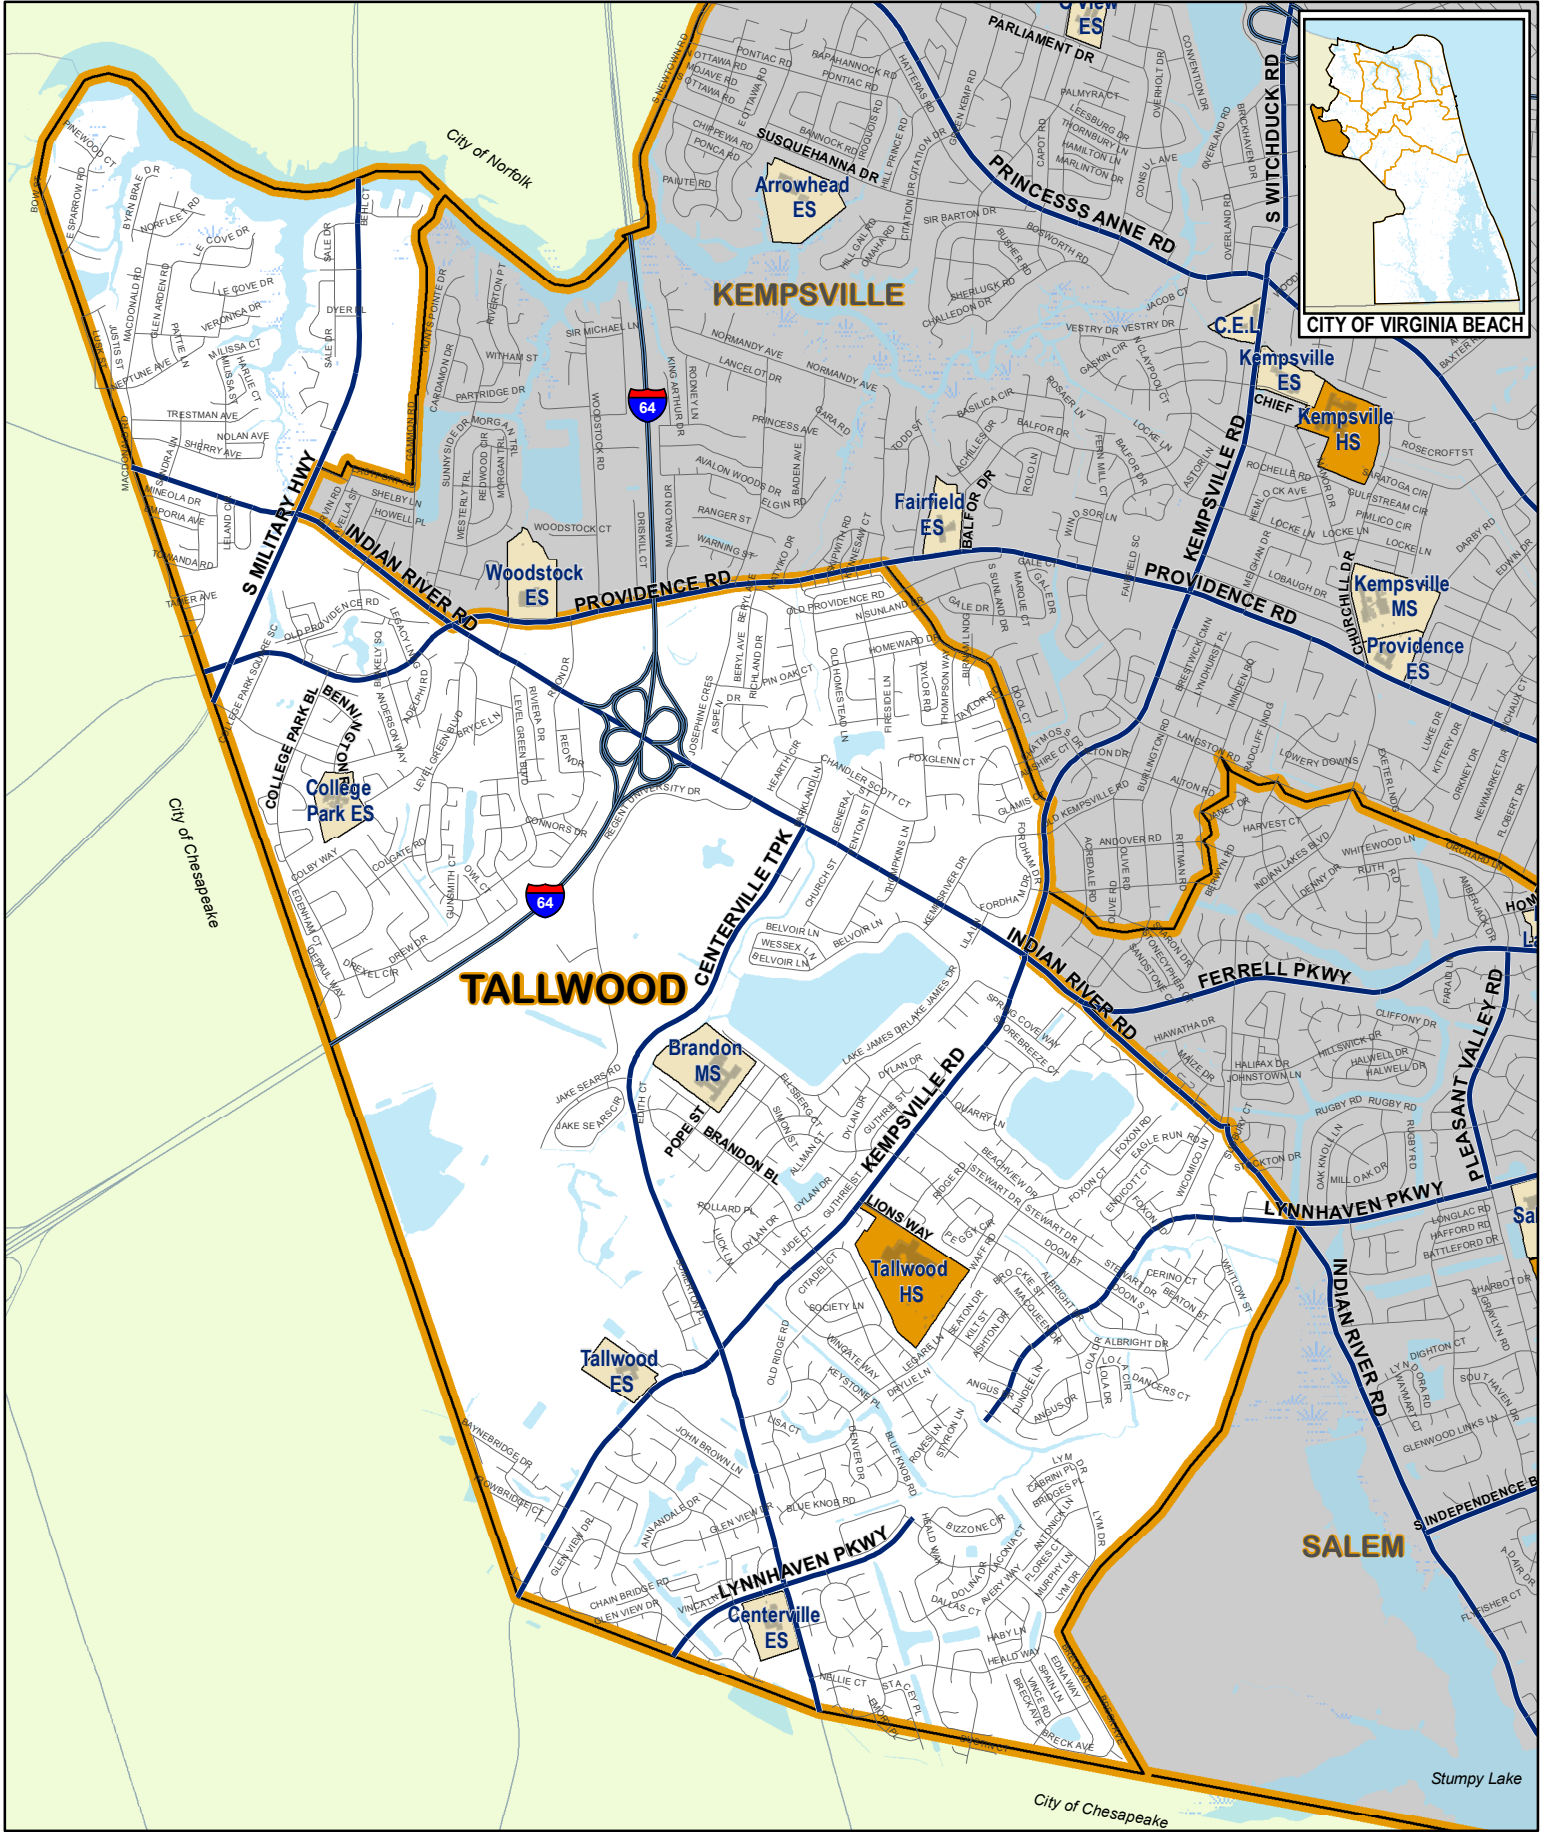

VIRGINIA BEACH CITY PUBLIC SCHOOLS  
**2009 - 2010 ATTENDANCE ZONE MAPS**  
**TALLWOOD HIGH SCHOOL**

Prepared by the Department of Administrative Support Services, Facilities Planning and Construction, Office of Demographics and Planning, July 2009

Stumpy Lake