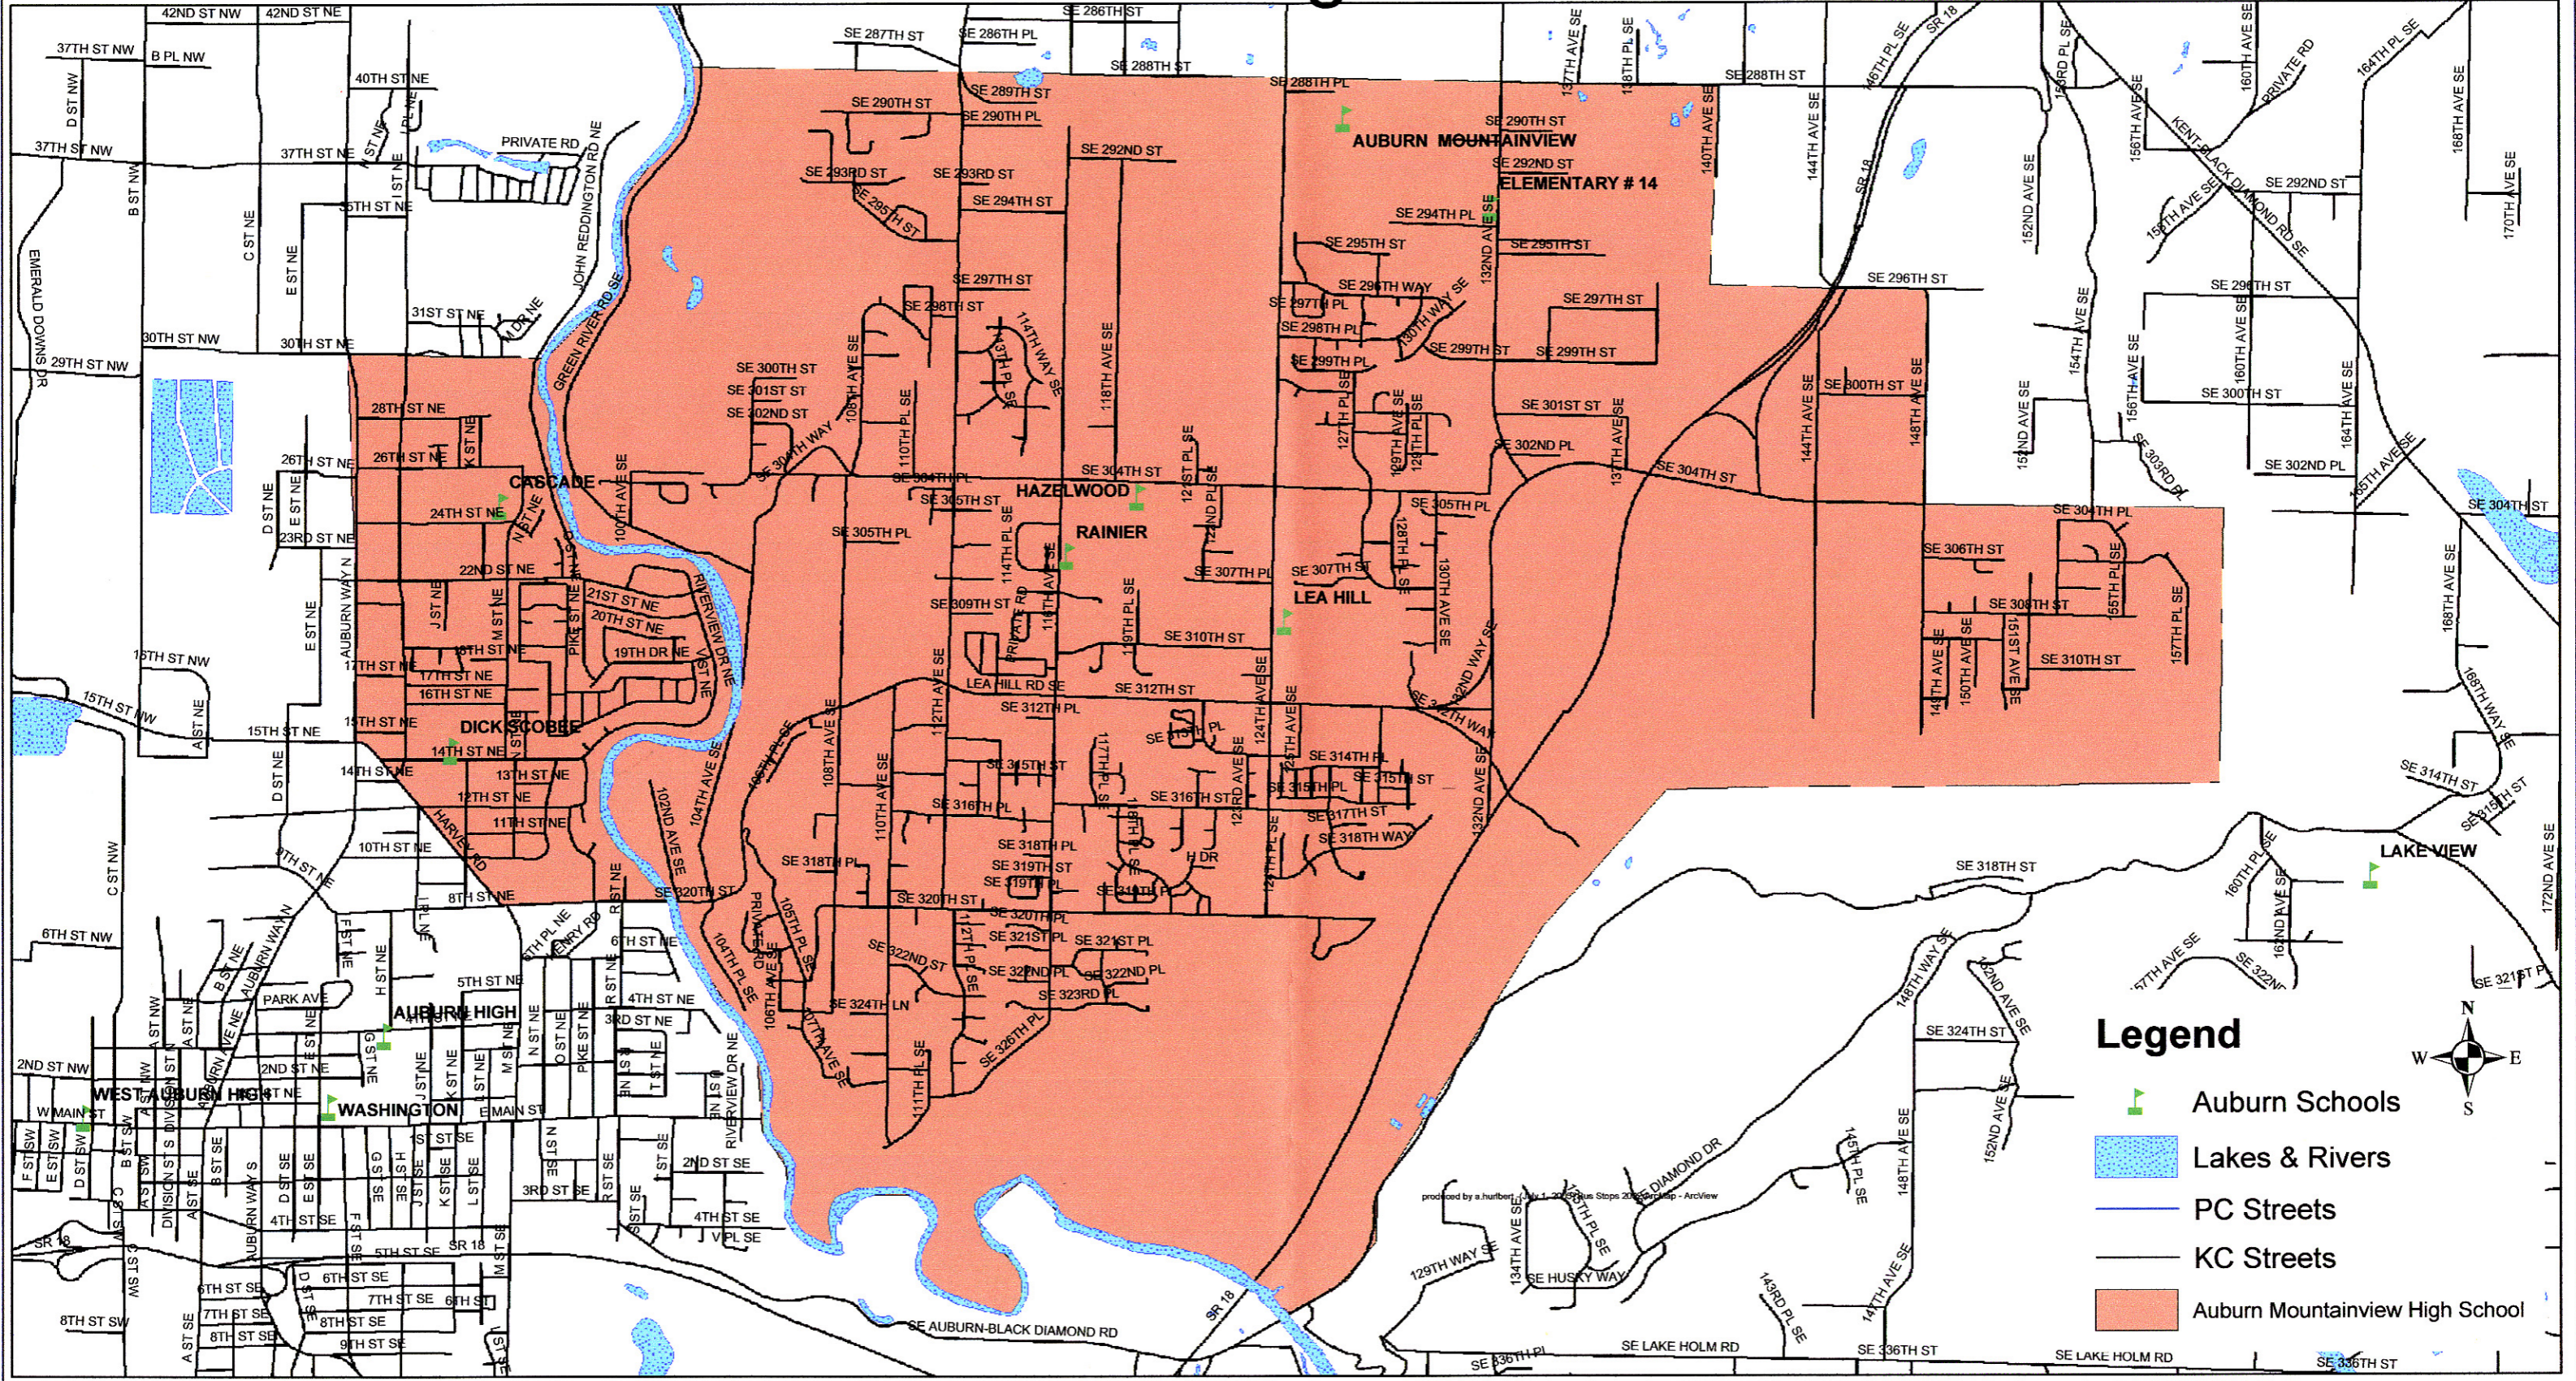

Auburn Mountainview Senior High School Attendance Area

produced by a.hurlbert July 1, 2009 plus Stops 2009 map - ArcView