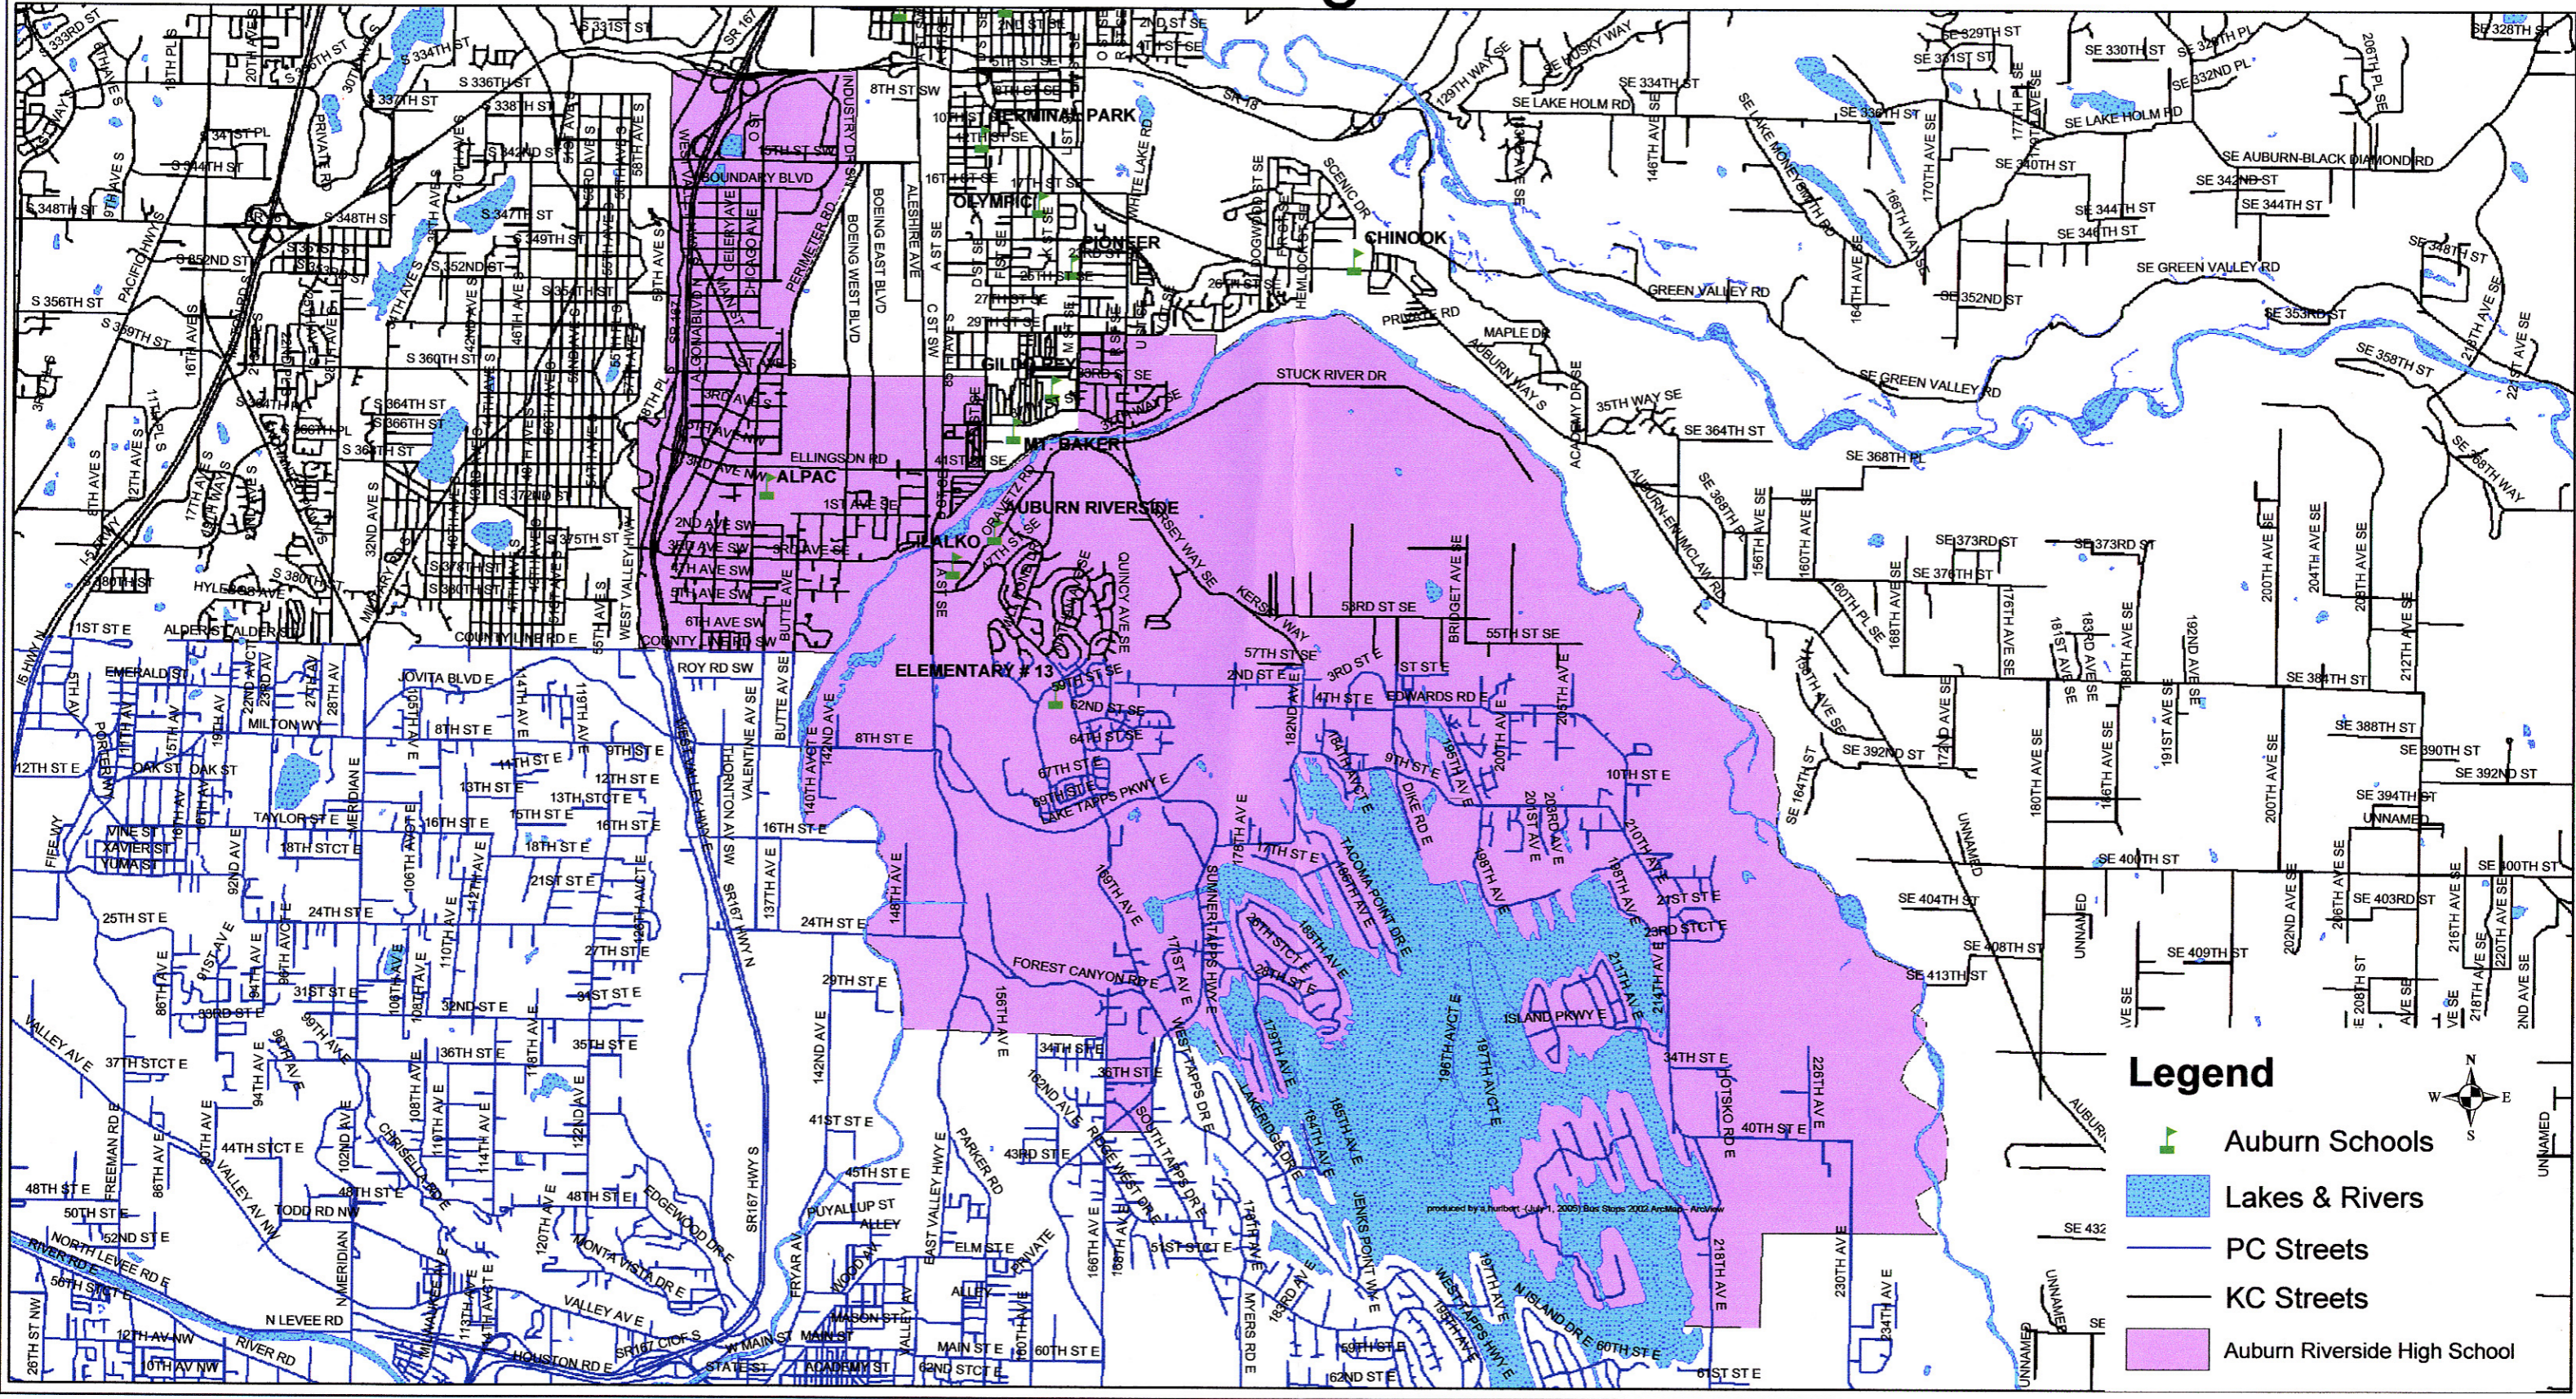

Auburn Riverside Senior High School Attendance Area

Legend

- Auburn Schools
- Lakes & Rivers
- PC Streets
- KC Streets
- Auburn Riverside High School