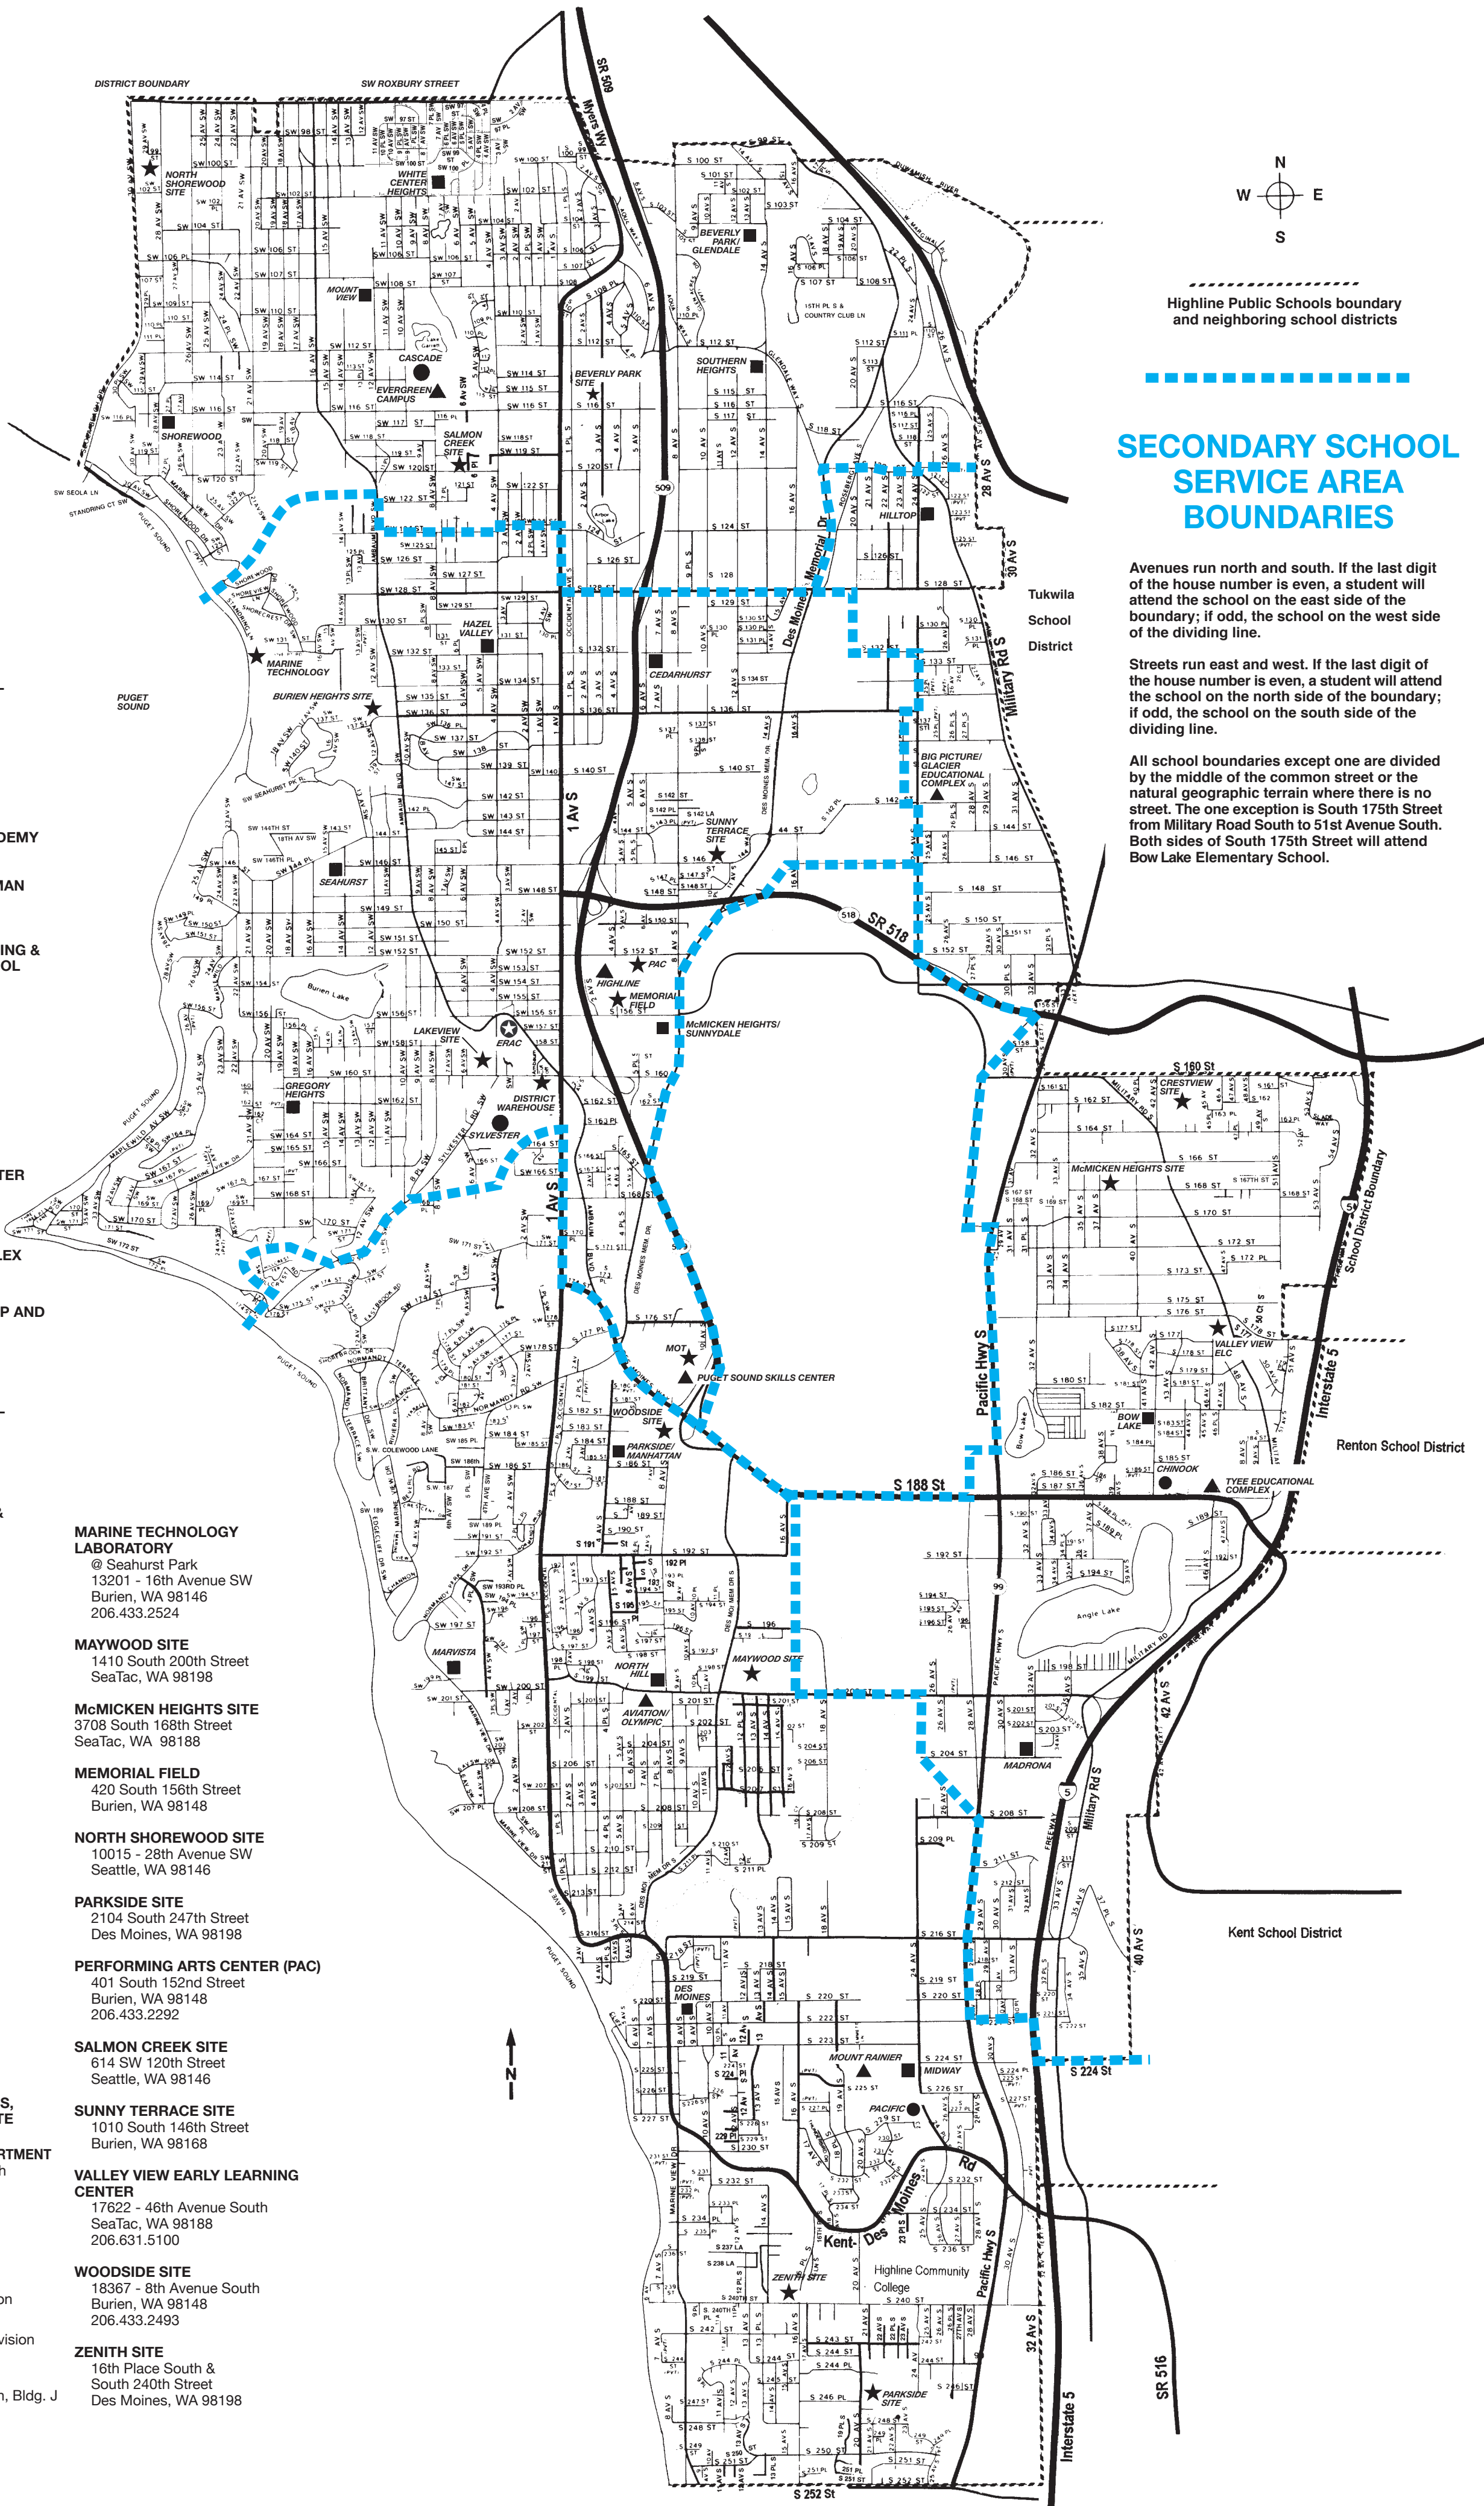

CRESTVIEW SITE
16200 - 43rd Avenue South
Tukwila, WA 98188

DISTRICT WAREHOUSE
16043 - 1st Avenue South
Burien, WA 98166
206.433.2291

LAKEVIEW SITE
15820 - 6th Avenue SW
Burien, WA 98166

MAINTENANCE, OPERATIONS, TRANSPORTATION (MOT) SITE

FACILITIES SERVICES DEPARTMENT
17810 - 8th Avenue South
Burien, WA 98148
206.433.2251

BLDG. A:
Capital Facilities Staff
206.433.2501

BLDG. C:
Custodial Services Division
206.433.2495
Maintenance Services Division
206.433.2252

TRANSPORTATION
17910 - 8th Avenue South, Bldg. J
Burien, WA 98148
206.433.2471

MARINE TECHNOLOGY LABORATORY
@ Seahurst Park
13201 - 16th Avenue SW
Burien, WA 98146
206.433.2524

MAYWOOD SITE
1410 South 200th Street
SeaTac, WA 98198

McMICKEN HEIGHTS SITE
3708 South 168th Street
SeaTac, WA 98188

MEMORIAL FIELD
420 South 156th Street
Burien, WA 98148

NORTH SHOREWOOD SITE
10015 - 28th Avenue SW
Seattle, WA 98146

PARKSIDE SITE
2104 South 247th Street
Des Moines, WA 98198

PERFORMING ARTS CENTER (PAC)
401 South 152nd Street
Burien, WA 98148
206.433.2292

SALMON CREEK SITE
614 SW 120th Street
Seattle, WA 98146

SUNNY TERRACE SITE
1010 South 146th Street
Burien, WA 98168

VALLEY VIEW EARLY LEARNING CENTER
17622 - 46th Avenue South
SeaTac, WA 98188
206.631.5100

WOODSIDE SITE
18367 - 8th Avenue South
Burien, WA 98148
206.433.2493

ZENITH SITE
16th Place South &
South 240th Street
Des Moines, WA 98198

Highline Public Schools boundary and neighboring school districts

SECONDARY SCHOOL SERVICE AREA BOUNDARIES

Avenues run north and south. If the last digit of the house number is even, a student will attend the school on the east side of the boundary; if odd, the school on the west side of the dividing line.

Streets run east and west. If the last digit of the house number is even, a student will attend the school on the north side of the boundary; if odd, the school on the south side of the dividing line.

All school boundaries except one are divided by the middle of the common street or the natural geographic terrain where there is no street. The one exception is South 175th Street from Military Road South to 51st Avenue South. Both sides of South 175th Street will attend Bow Lake Elementary School.

Tukwila School District

Renton School District

Kent School District

Federal Way School District