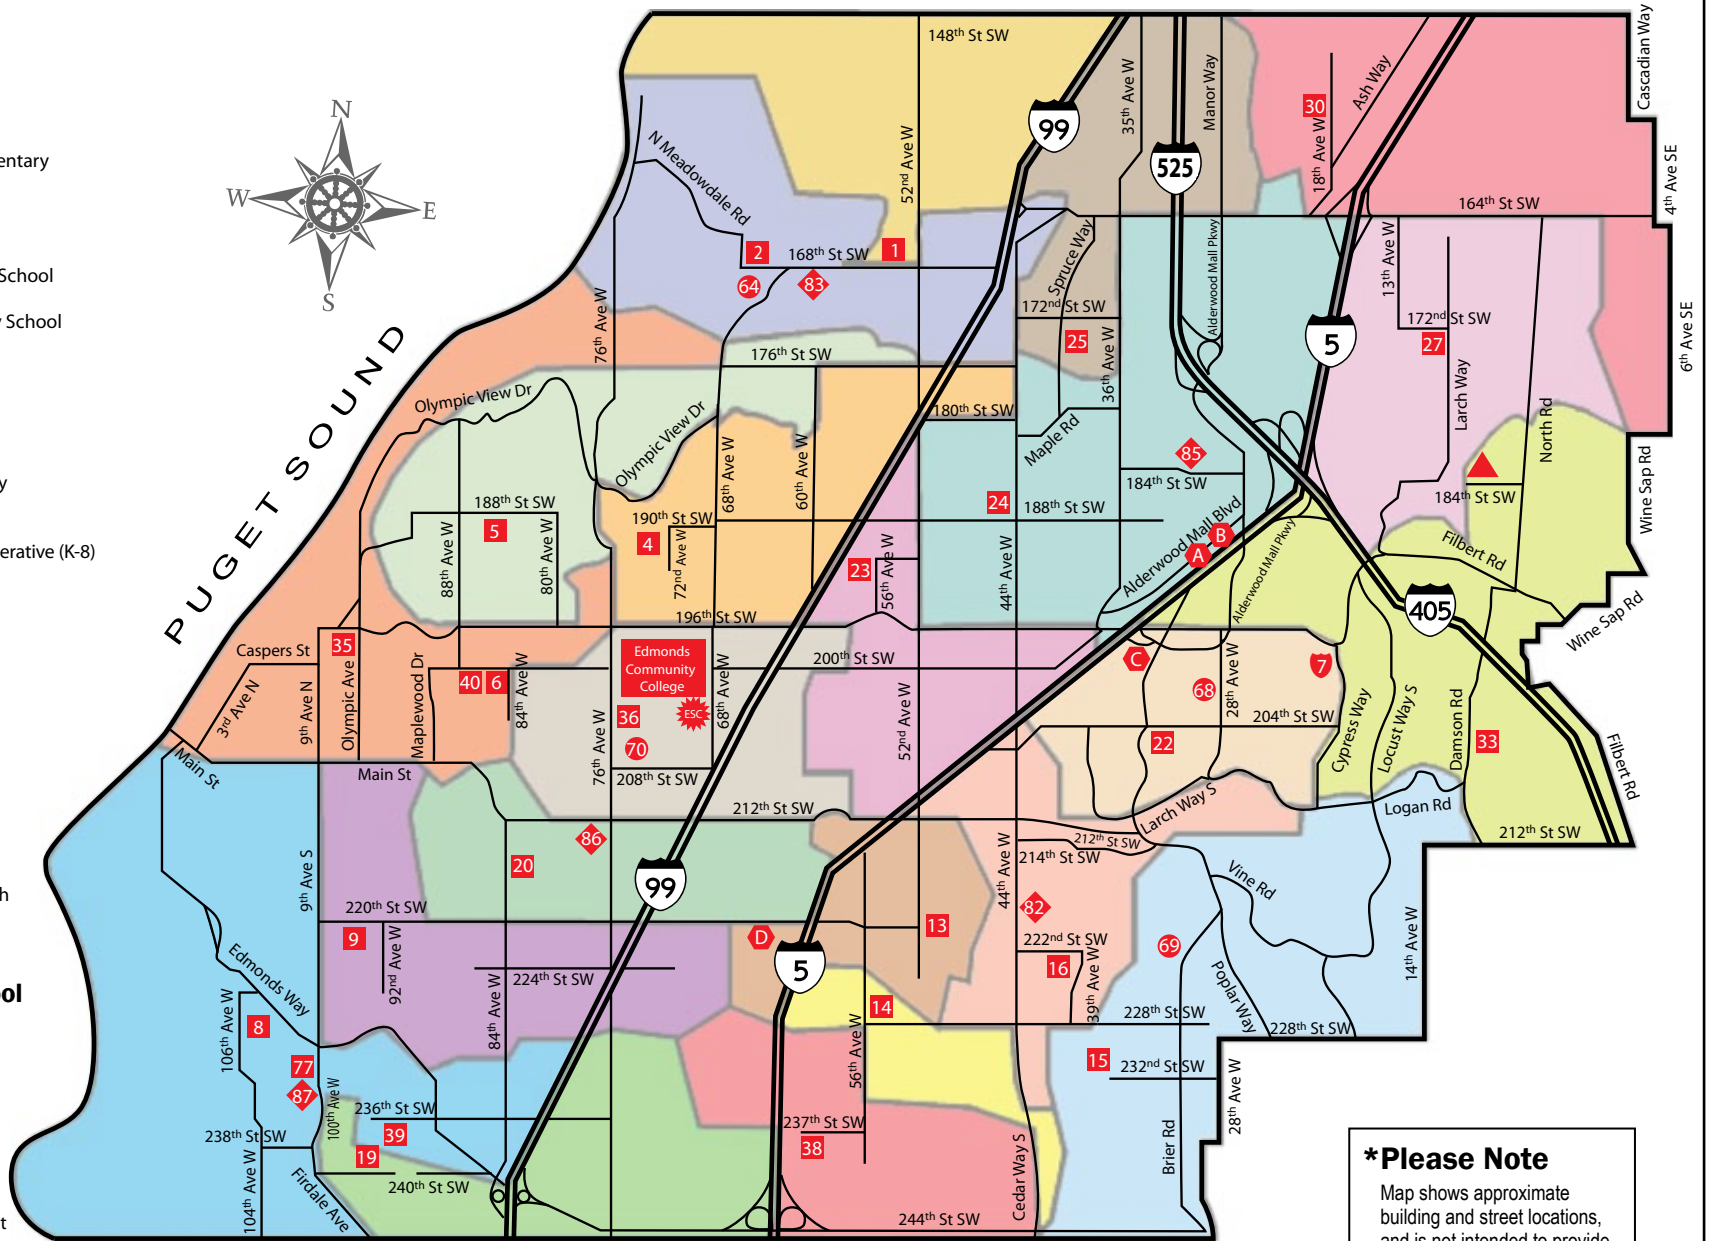

EDMONDS SCHOOL DISTRICT No. 15

Elementary Boundary Map*

Elementary Schools

- 1 – Beverly Elementary
- 2 – Meadowdale Elementary
- 4 – Lynndale Elementary
- 5 – Seaview Elementary
- 6 – Maplewood Center (K-12)
- 8 – Sherwood Elementary
- 9 – Westgate Elementary
- 13 – Mountlake Terrace Elementary
- 14 – Terrace Park School (K-8)
- 15 – Brier Elementary
- 16 – Cedar Way Elementary
- 19 – Woodway Elementary
- 20 – Chase Lake Community School
- 22 – Hazelwood Elementary
- 23 – Cedar Valley Community School
- 24 – Lynnwood Elementary
- 25 – Spruce Elementary
- 27 – Martha Lake Elementary
- 30 – Oak Heights Elementary
- 33 – Hilltop Elementary
- 35 – Edmonds Elementary
- 36 – College Place Elementary
- 38 – Evergreen Elementary
- 39 – Madrona School (K-8)
- 40 – Maplewood Parent Cooperative (K-8)
- 77 – Edmonds Homeschool Resource Center (K-12)

Future Home of Lynnwood High School

Early Childhood

- 7 – Alderwood Early Childhood Center

District Support Sites

- A – Transportation/Bus Barn
- B – Maintenance Department
- C – Warehouse
- D – Melody Hill

Administration Center - Educational Services Center (ESC)

***Please Note**
 Map shows approximate building and street locations, and is not intended to provide driving directions.

EDMONDS SCHOOL DISTRICT No 15 • 2008-2009 SCHOOL LIST