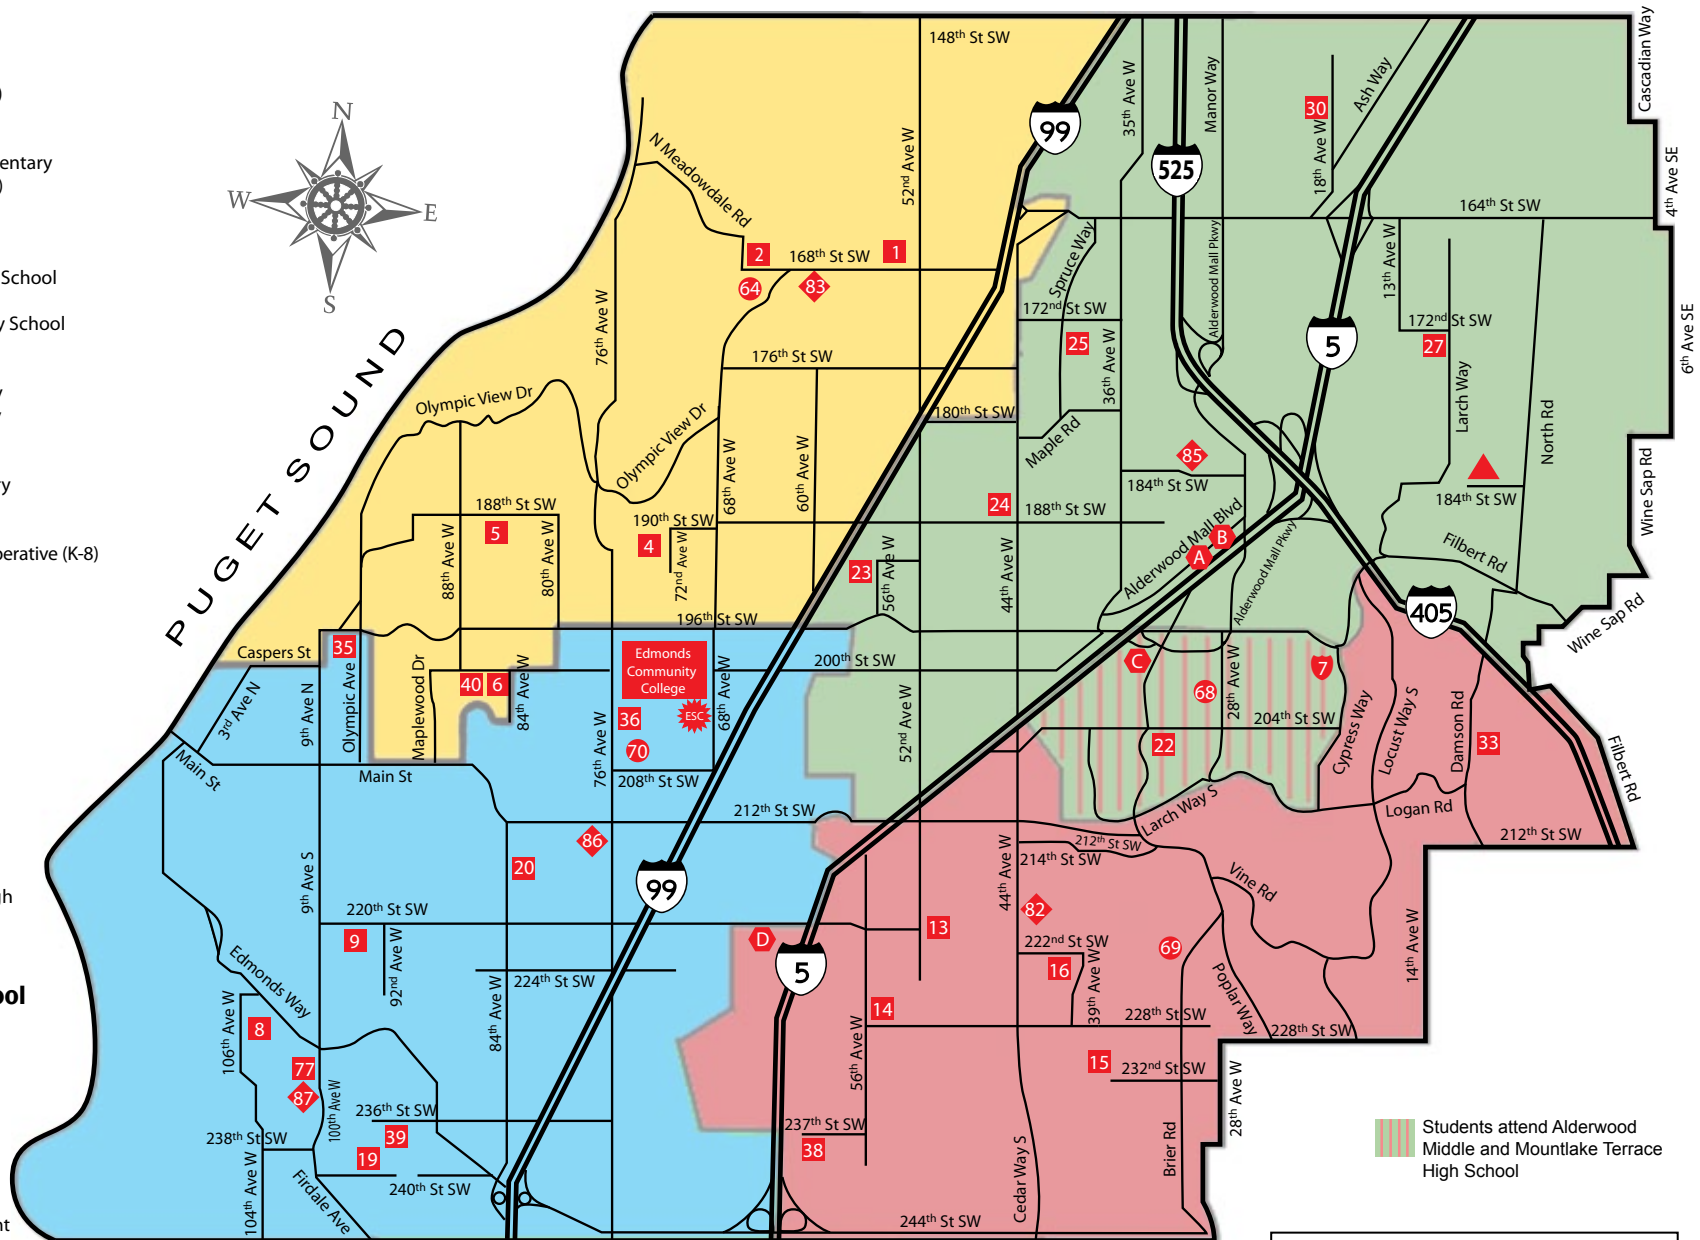

EDMONDS SCHOOL DISTRICT No. 15

Secondary Boundary Map*

Elementary Schools

- 1 – Beverly Elementary
- 2 – Meadowdale Elementary
- 4 – Lynndale Elementary
- 5 – Seaview Elementary
- 6 – Maplewood Center (K-12)
- 8 – Sherwood Elementary
- 9 – Westgate Elementary
- 13 – Mountlake Terrace Elementary
- 14 – Terrace Park School (K-8)
- 15 – Brier Elementary
- 16 – Cedar Way Elementary
- 19 – Woodway Elementary
- 20 – Chase Lake Community School
- 22 – Hazelwood Elementary
- 23 – Cedar Valley Community School
- 24 – Lynnwood Elementary
- 25 – Spruce Elementary
- 27 – Martha Lake Elementary
- 30 – Oak Heights Elementary
- 33 – Hilltop Elementary
- 35 – Edmonds Elementary
- 36 – College Place Elementary
- 38 – Evergreen Elementary
- 39 – Madrona School (K-8)
- 40 – Maplewood Parent Cooperative (K-8)
- 77 – Edmonds Homeschool Resource Center (K-12)

Future Home of Lynnwood High School

Early Childhood

- 7 – Alderwood Early Childhood Center

District Support Sites

- A – Transportation/Bus Barn
- B – Maintenance Department
- C – Warehouse
- D – Melody Hill

Administration Center - Educational Services Center (ESC)

***Please Note**
Map shows approximate building and street locations, and is not intended to provide driving directions.

EDMONDS SCHOOL DISTRICT 15 • 2008-2009 SCHOOL LIST