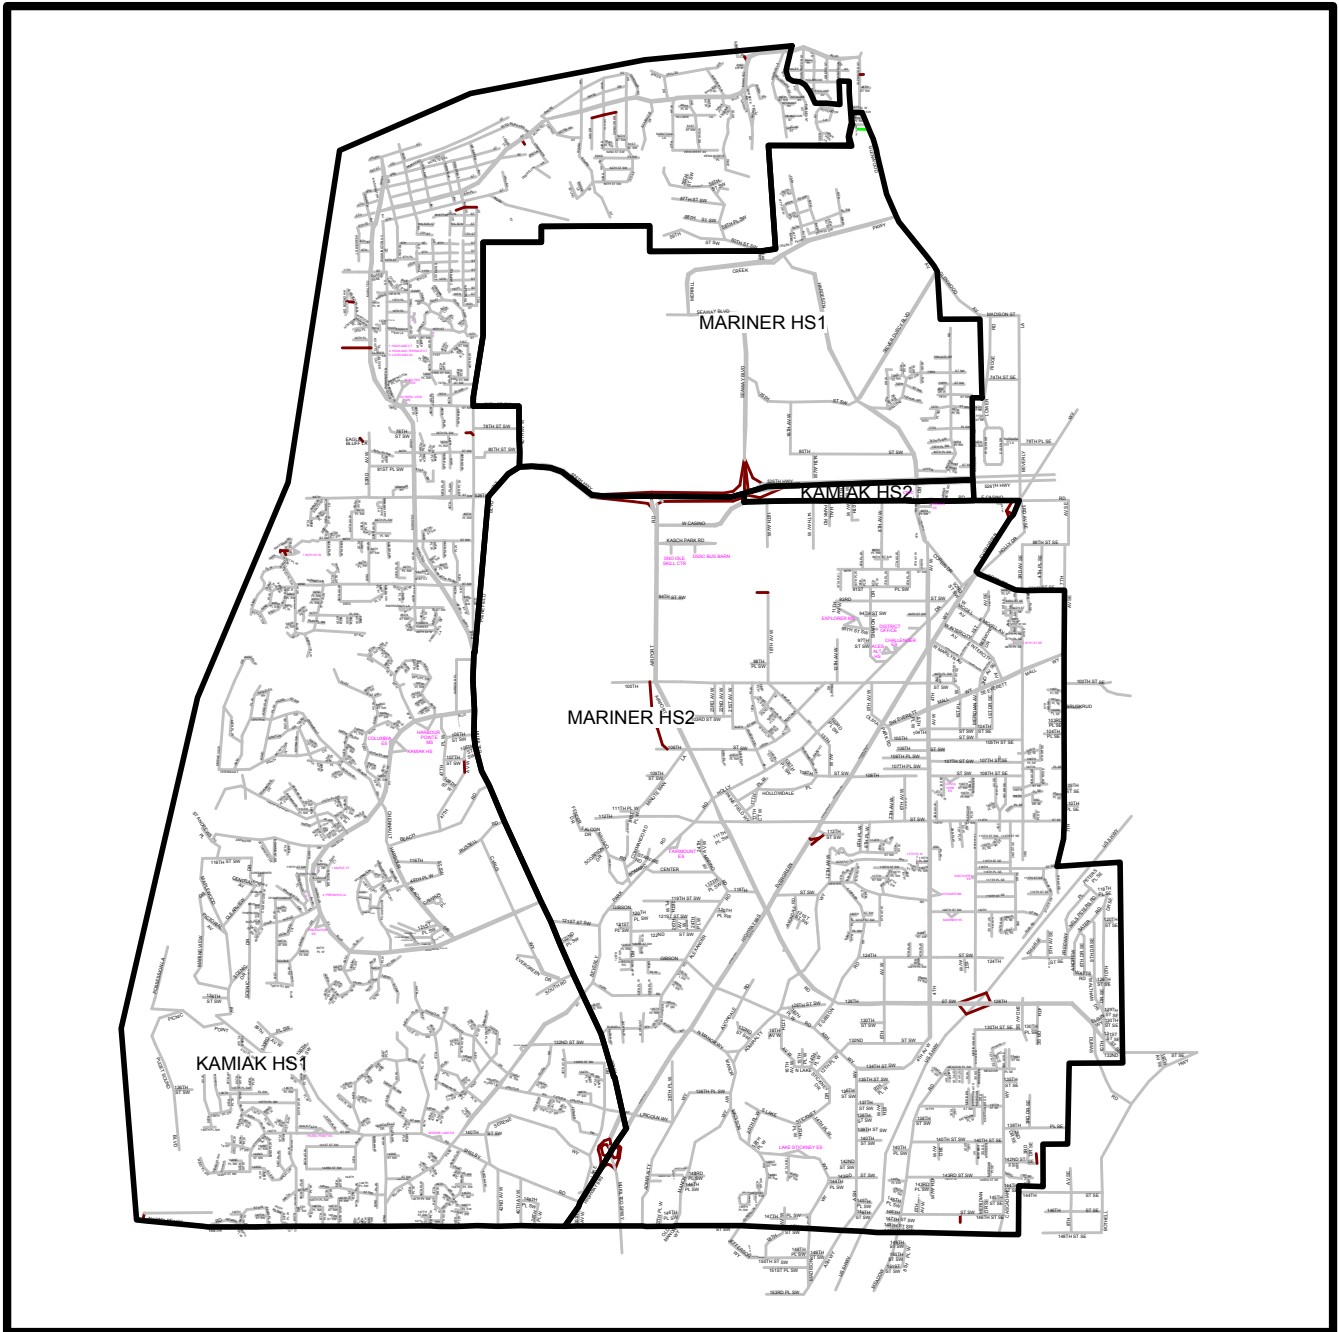

VersaTrans 8.2

Mukilteo School District
District Map