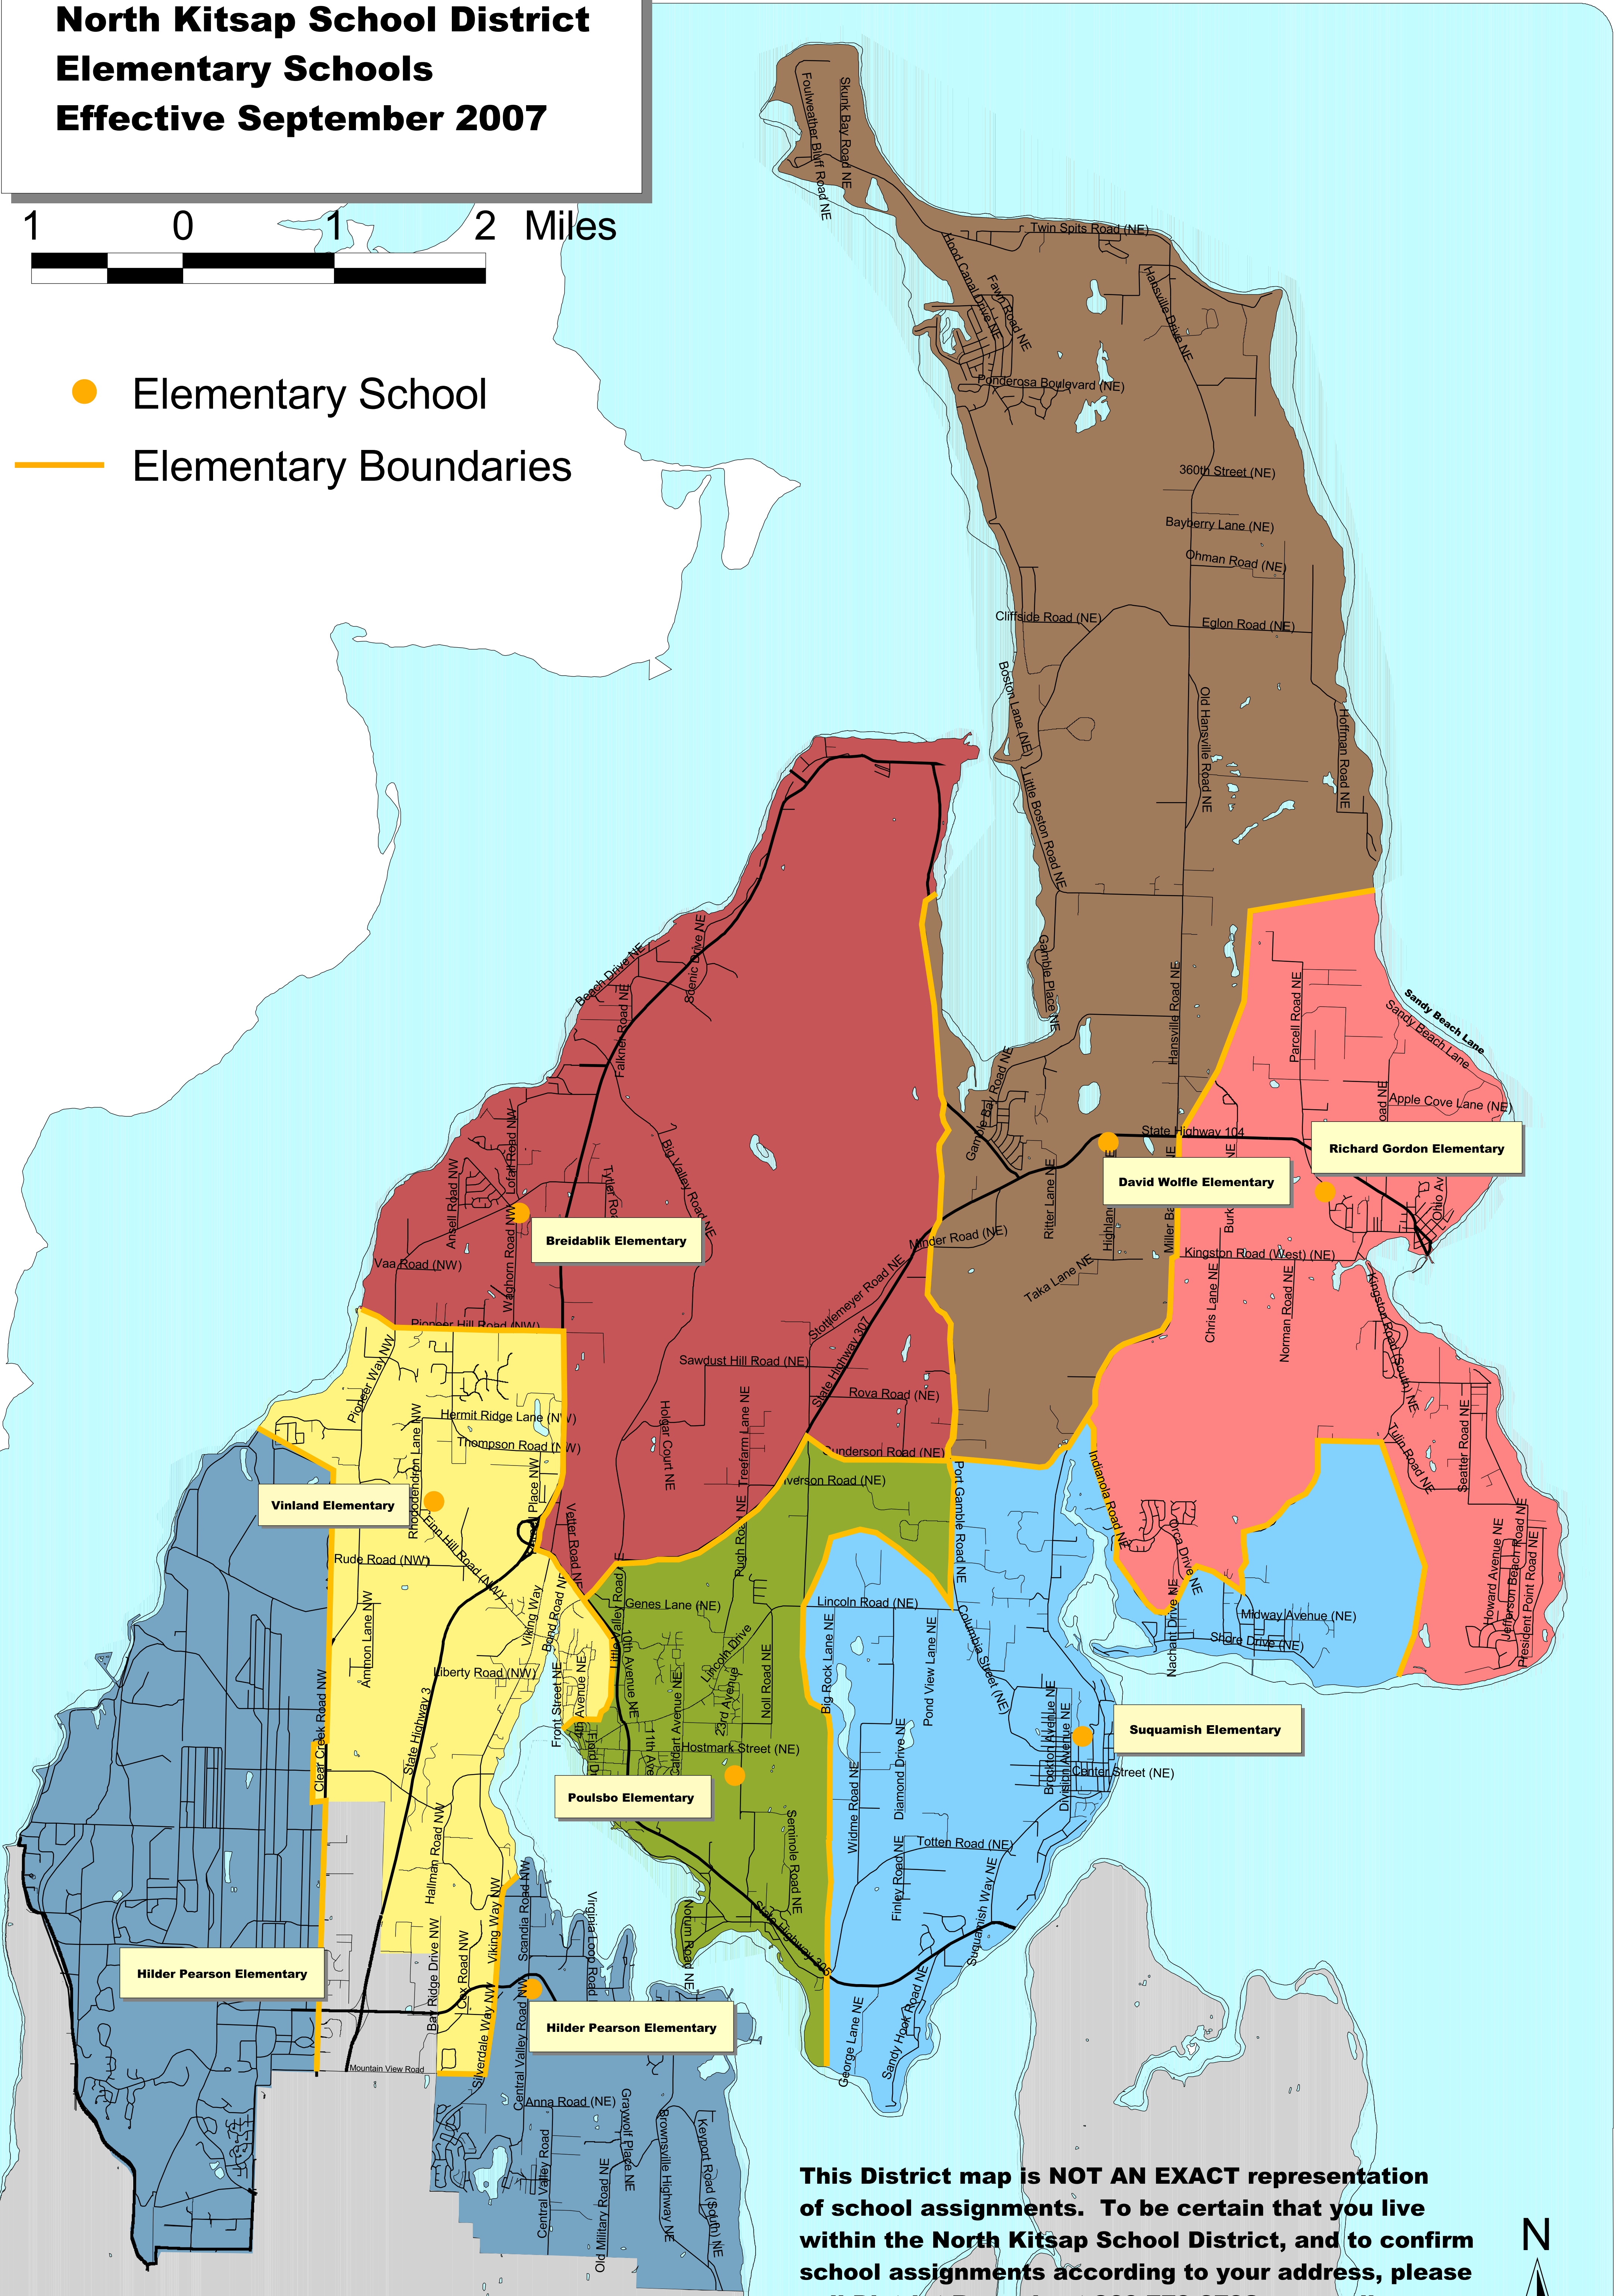

North Kitsap School District Elementary Schools Effective September 2007

- Elementary School
- Elementary Boundaries

This District map is NOT AN EXACT representation of school assignments. To be certain that you live within the North Kitsap School District, and to confirm school assignments according to your address, please call District Records at 360-779-8792 or e-mail boundary@nksd.wednet.edu