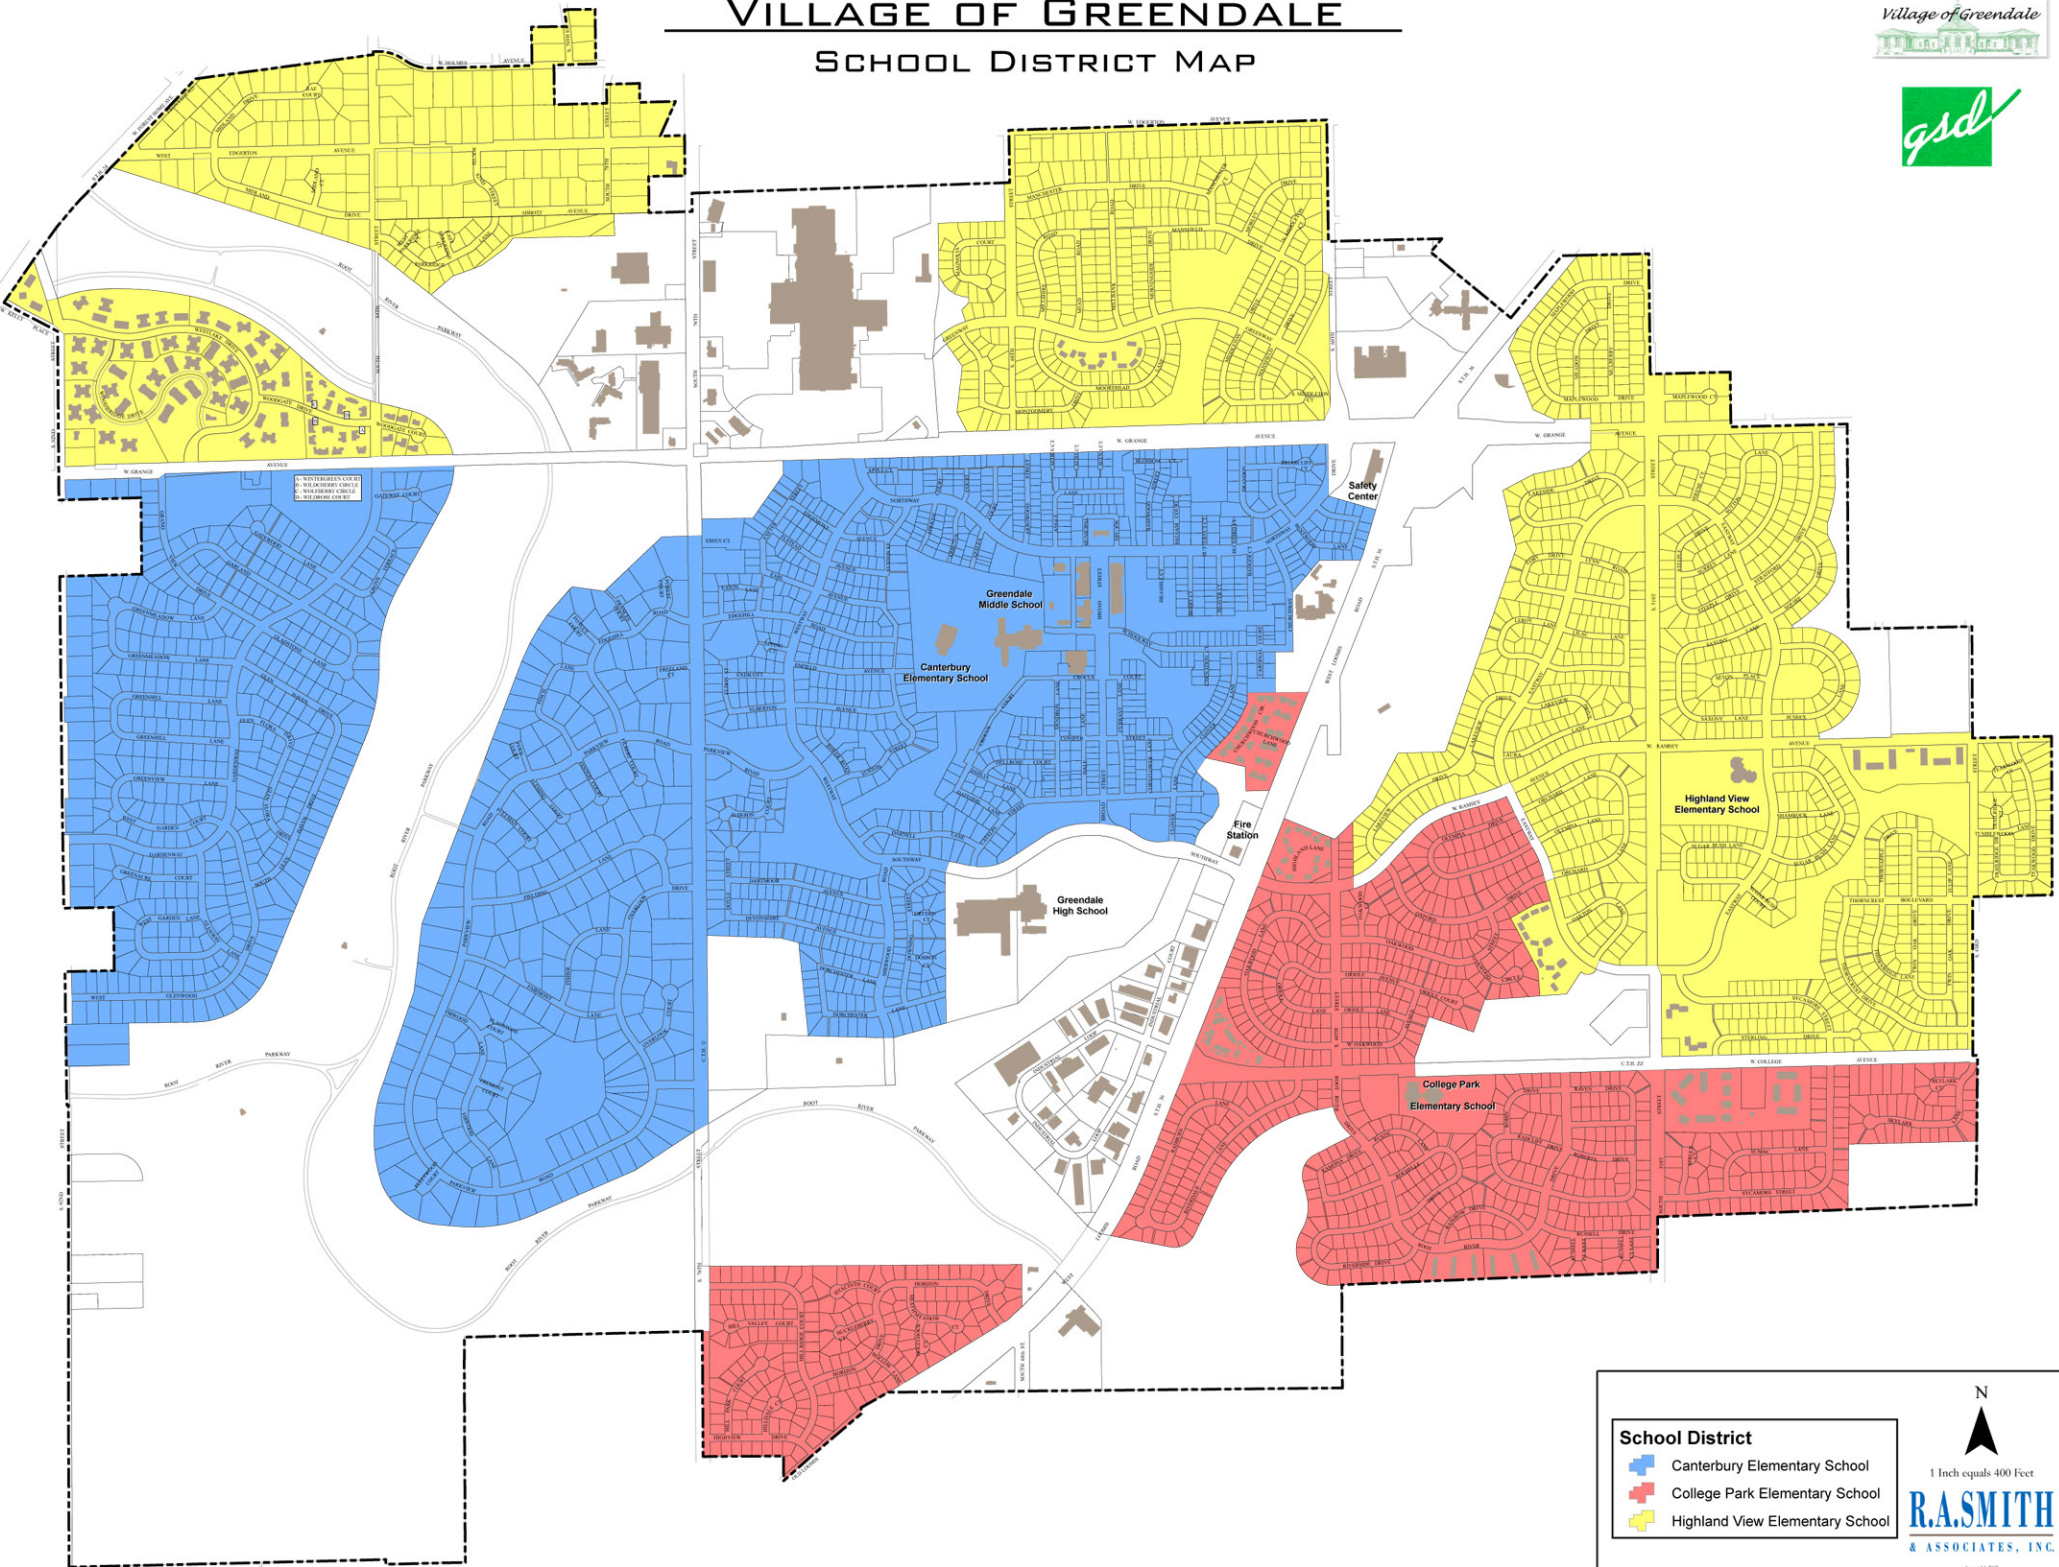

VILLAGE OF GREENDALE

SCHOOL DISTRICT MAP

School District

- Canterbury Elementary School
- College Park Elementary School
- Highland View Elementary School

1 Inch equals 400 Feet

R.A. SMITH
& ASSOCIATES, INC.

August 14, 2017