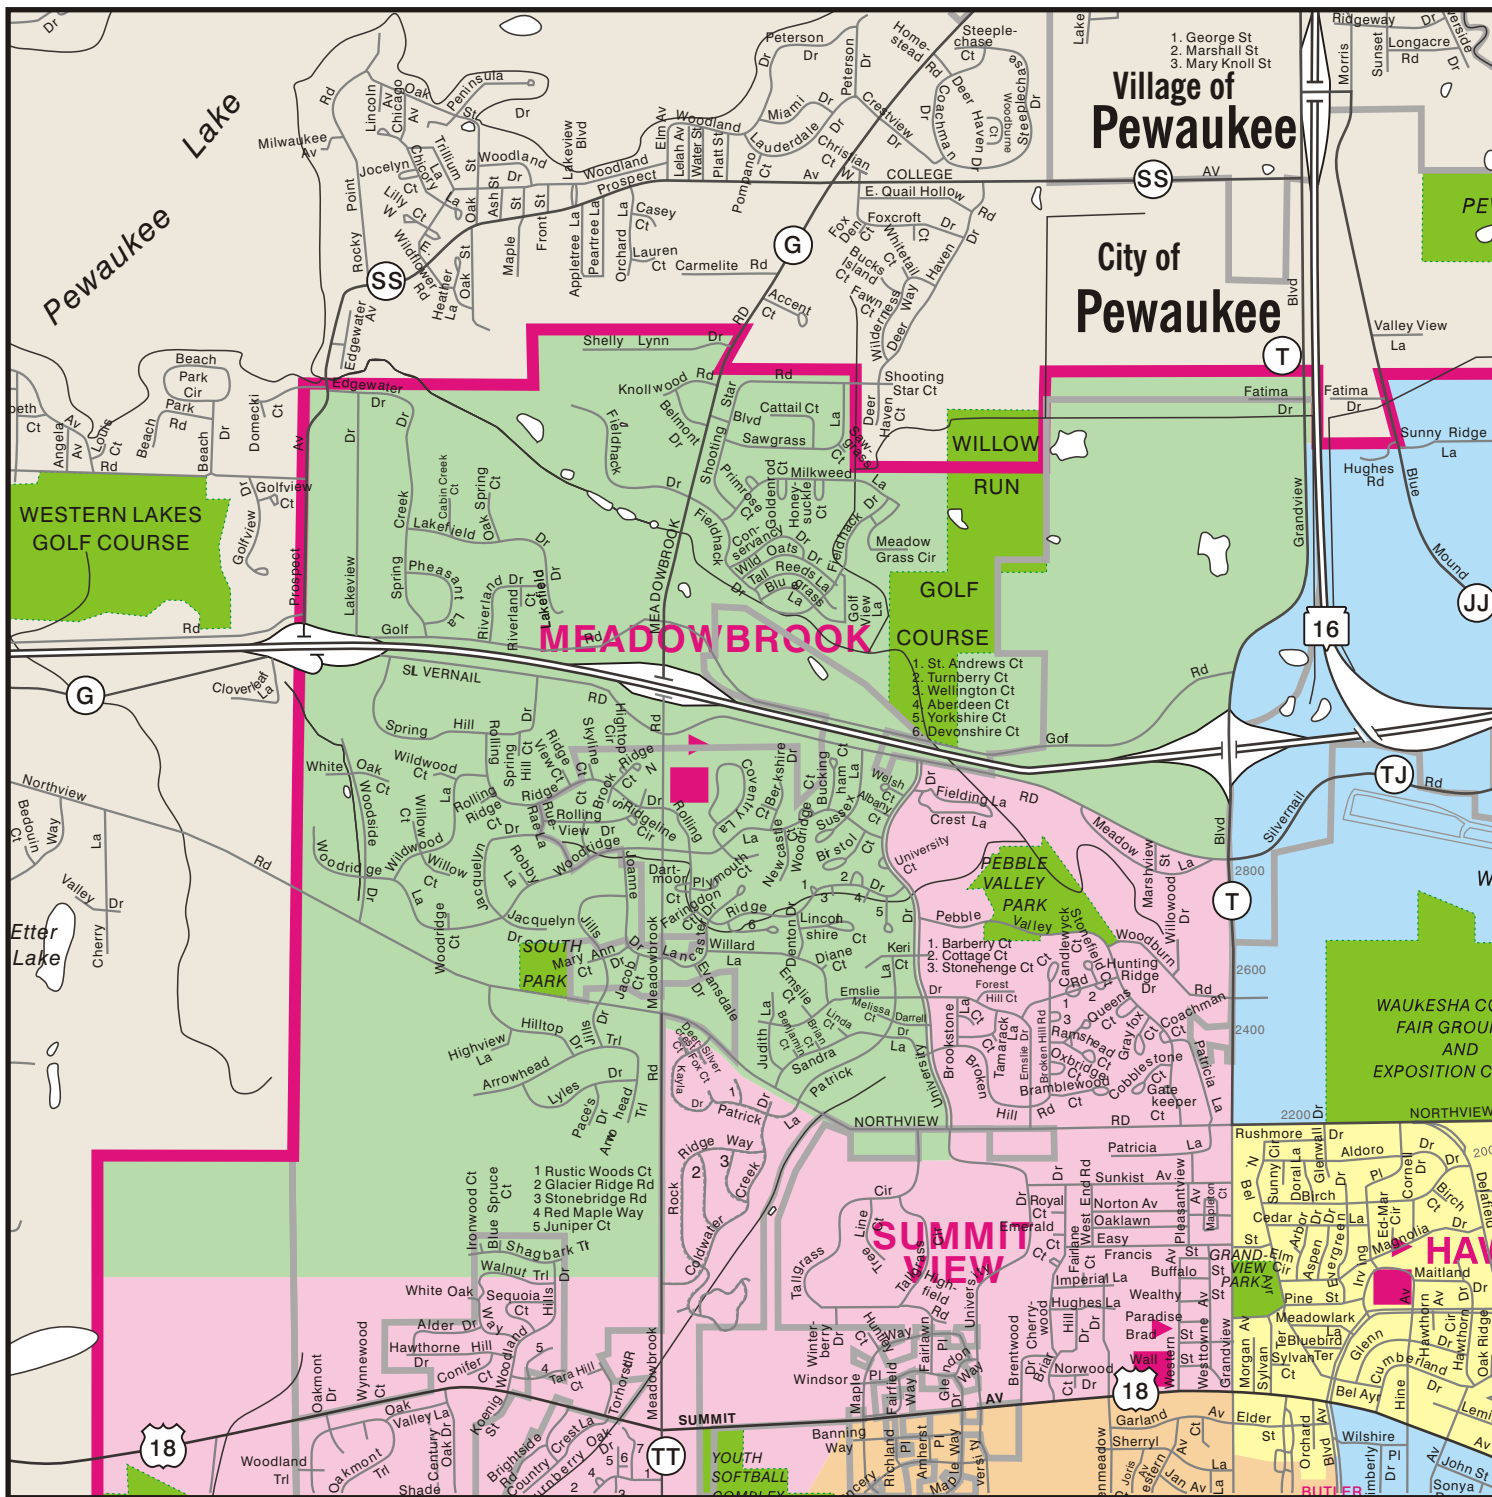

# MEADOWBROOK SCHOOL

3130 Rolling Ridge Drive

Waukesha, WI 53188

Phone: 262-970-2000

Fax: 262-970-2020

Principal, Greg Deets  
E-mail: [gdeets@waukesha.k12.wi.us](mailto:gdeets@waukesha.k12.wi.us)  
Attendance Line - 970-2016

School Day: 8:40 a.m. - 3:25 p.m.  
School Colors: Navy Blue & White  
School Mascot: Lion