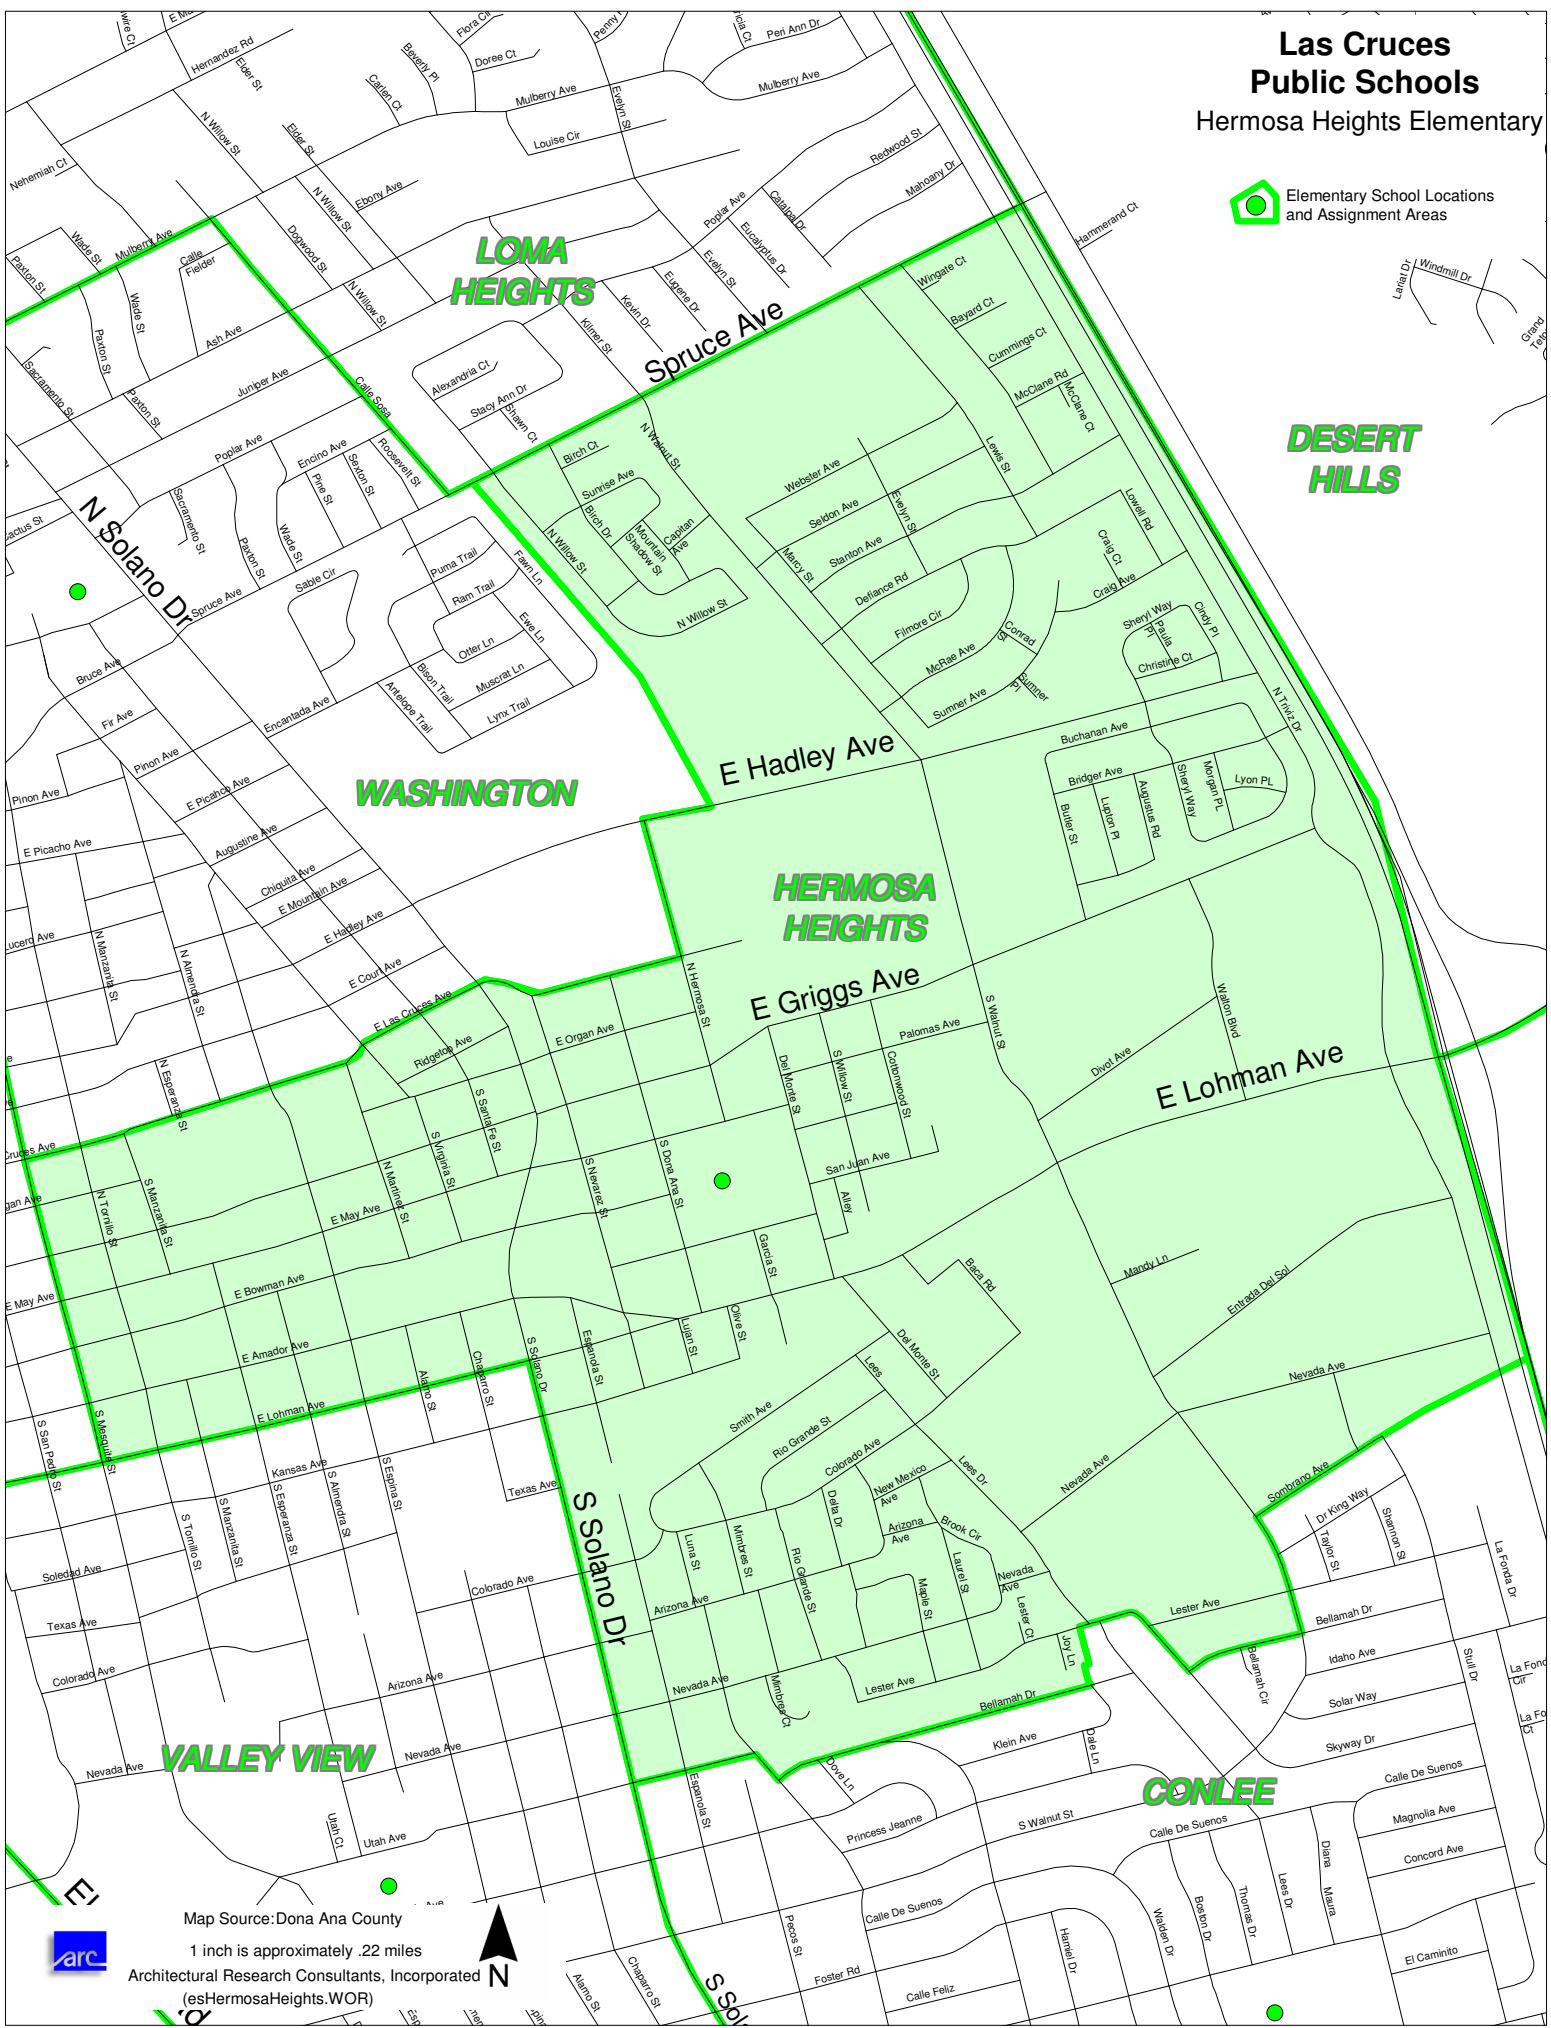

# Las Cruces Public Schools

## Hermosa Heights Elementary

 Elementary School Locations and Assignment Areas

Map Source: Dona Ana County  
 1 inch is approximately .22 miles  
 Architectural Research Consultants, Incorporated  
 (esHermosaHeights.WOR)