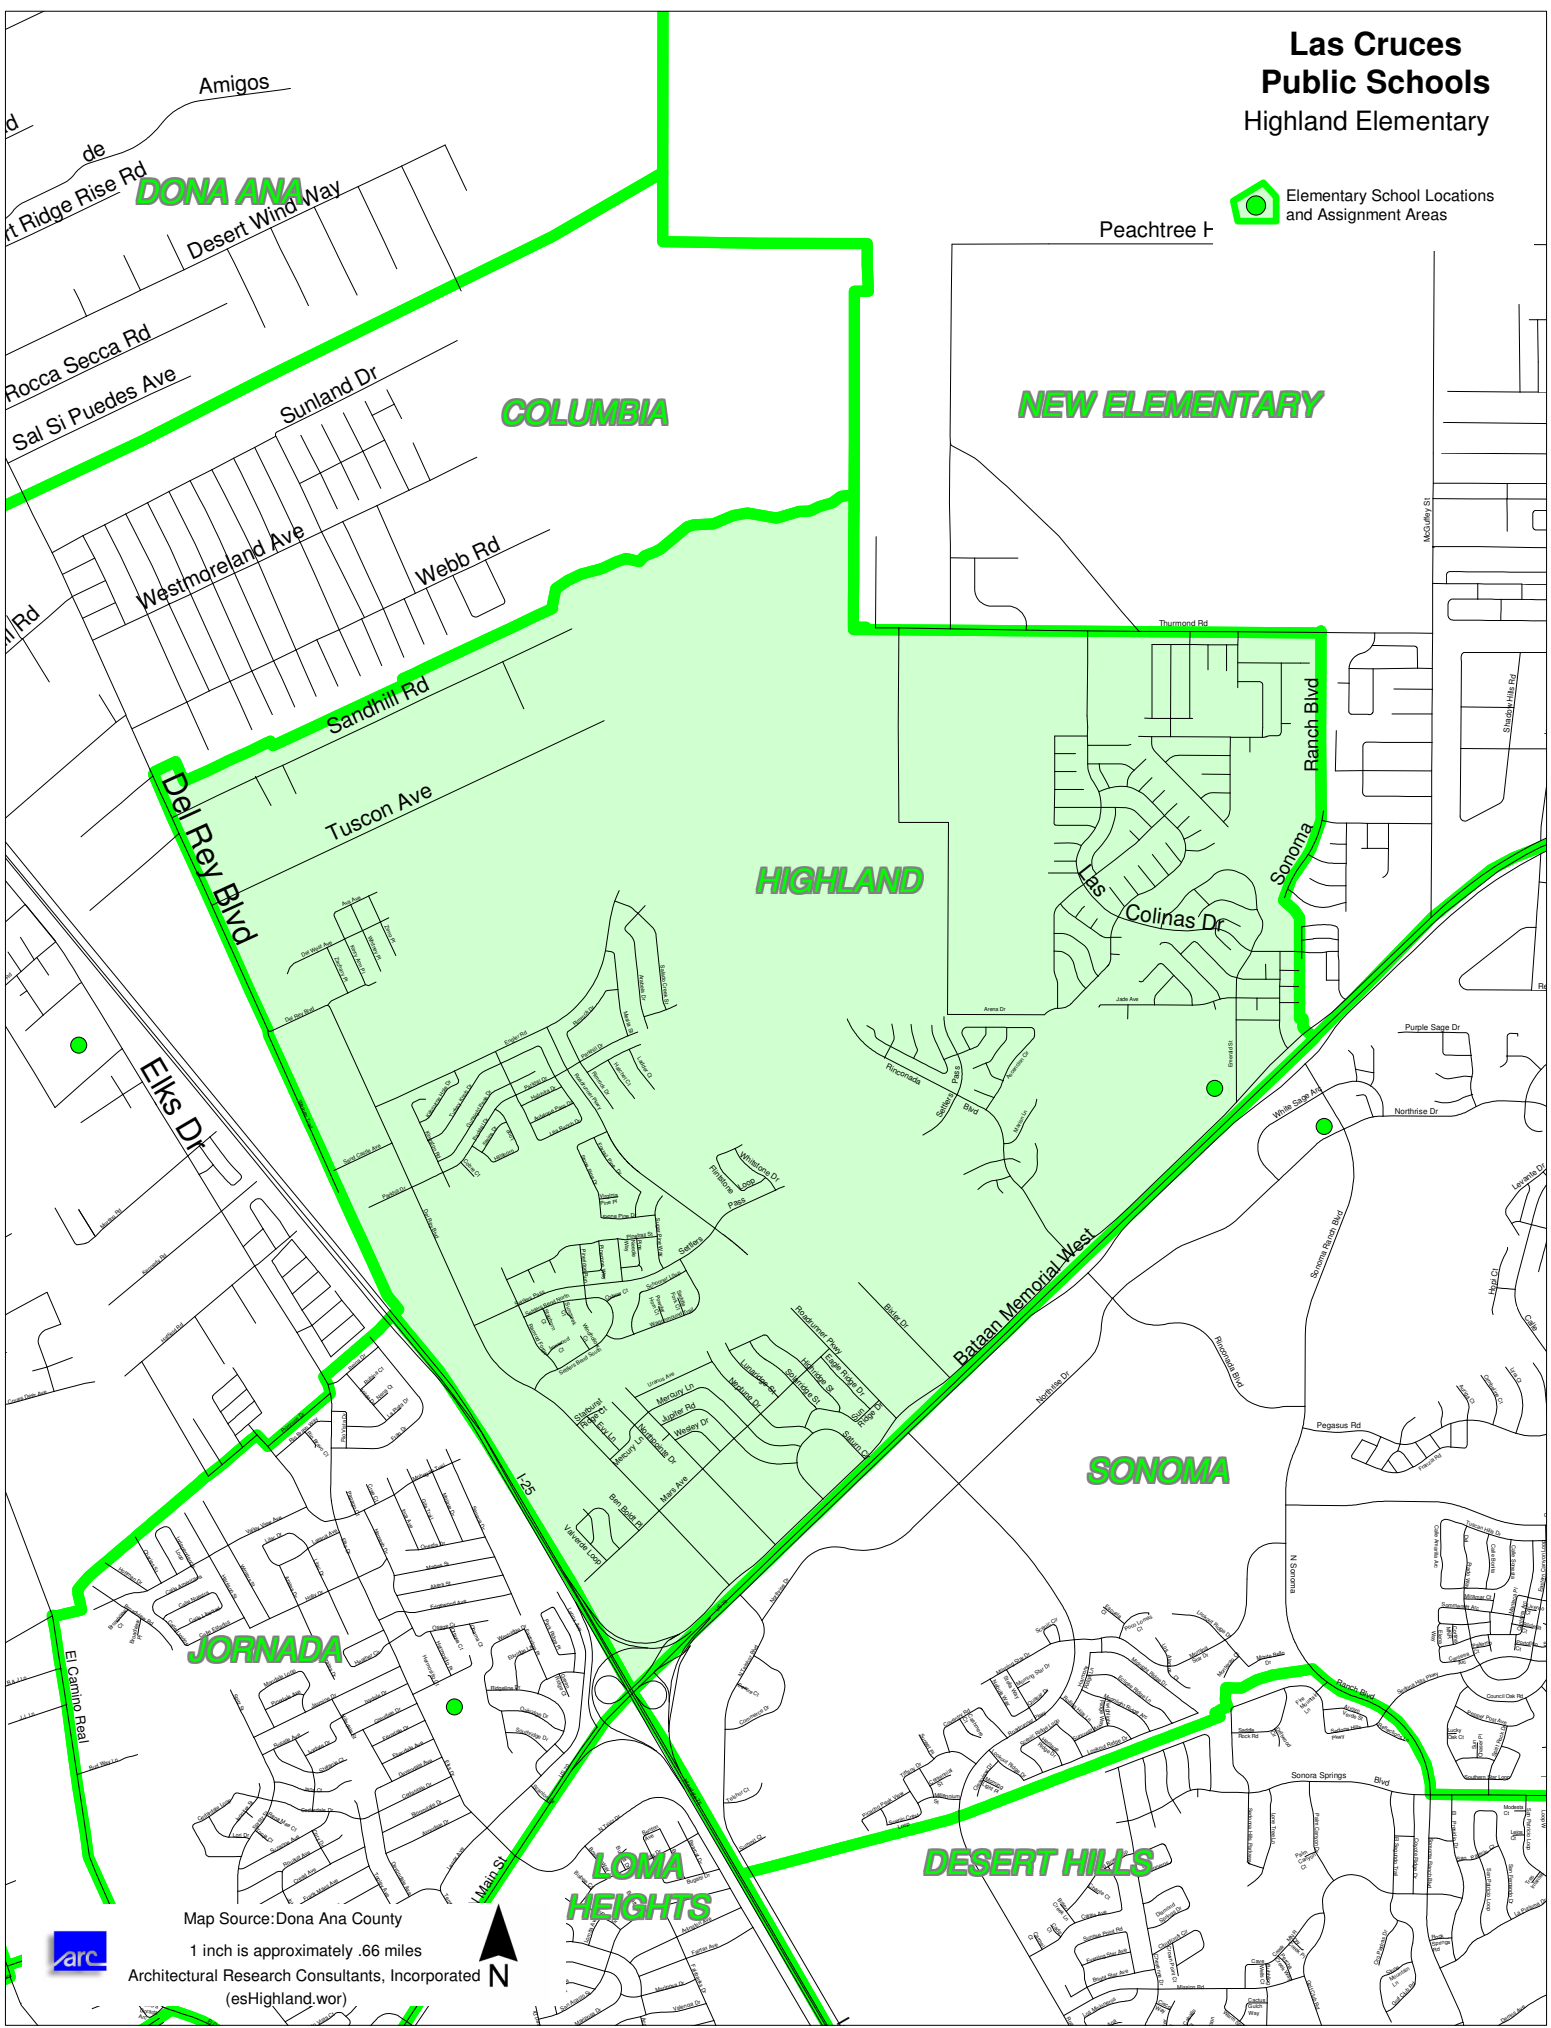

**Las Cruces  
Public Schools  
Highland Elementary**

 Elementary School Locations  
and Assignment Areas

Map Source: Dona Ana County  
1 inch is approximately .66 miles  
Architectural Research Consultants, Incorporated  
(esHighland.wor)