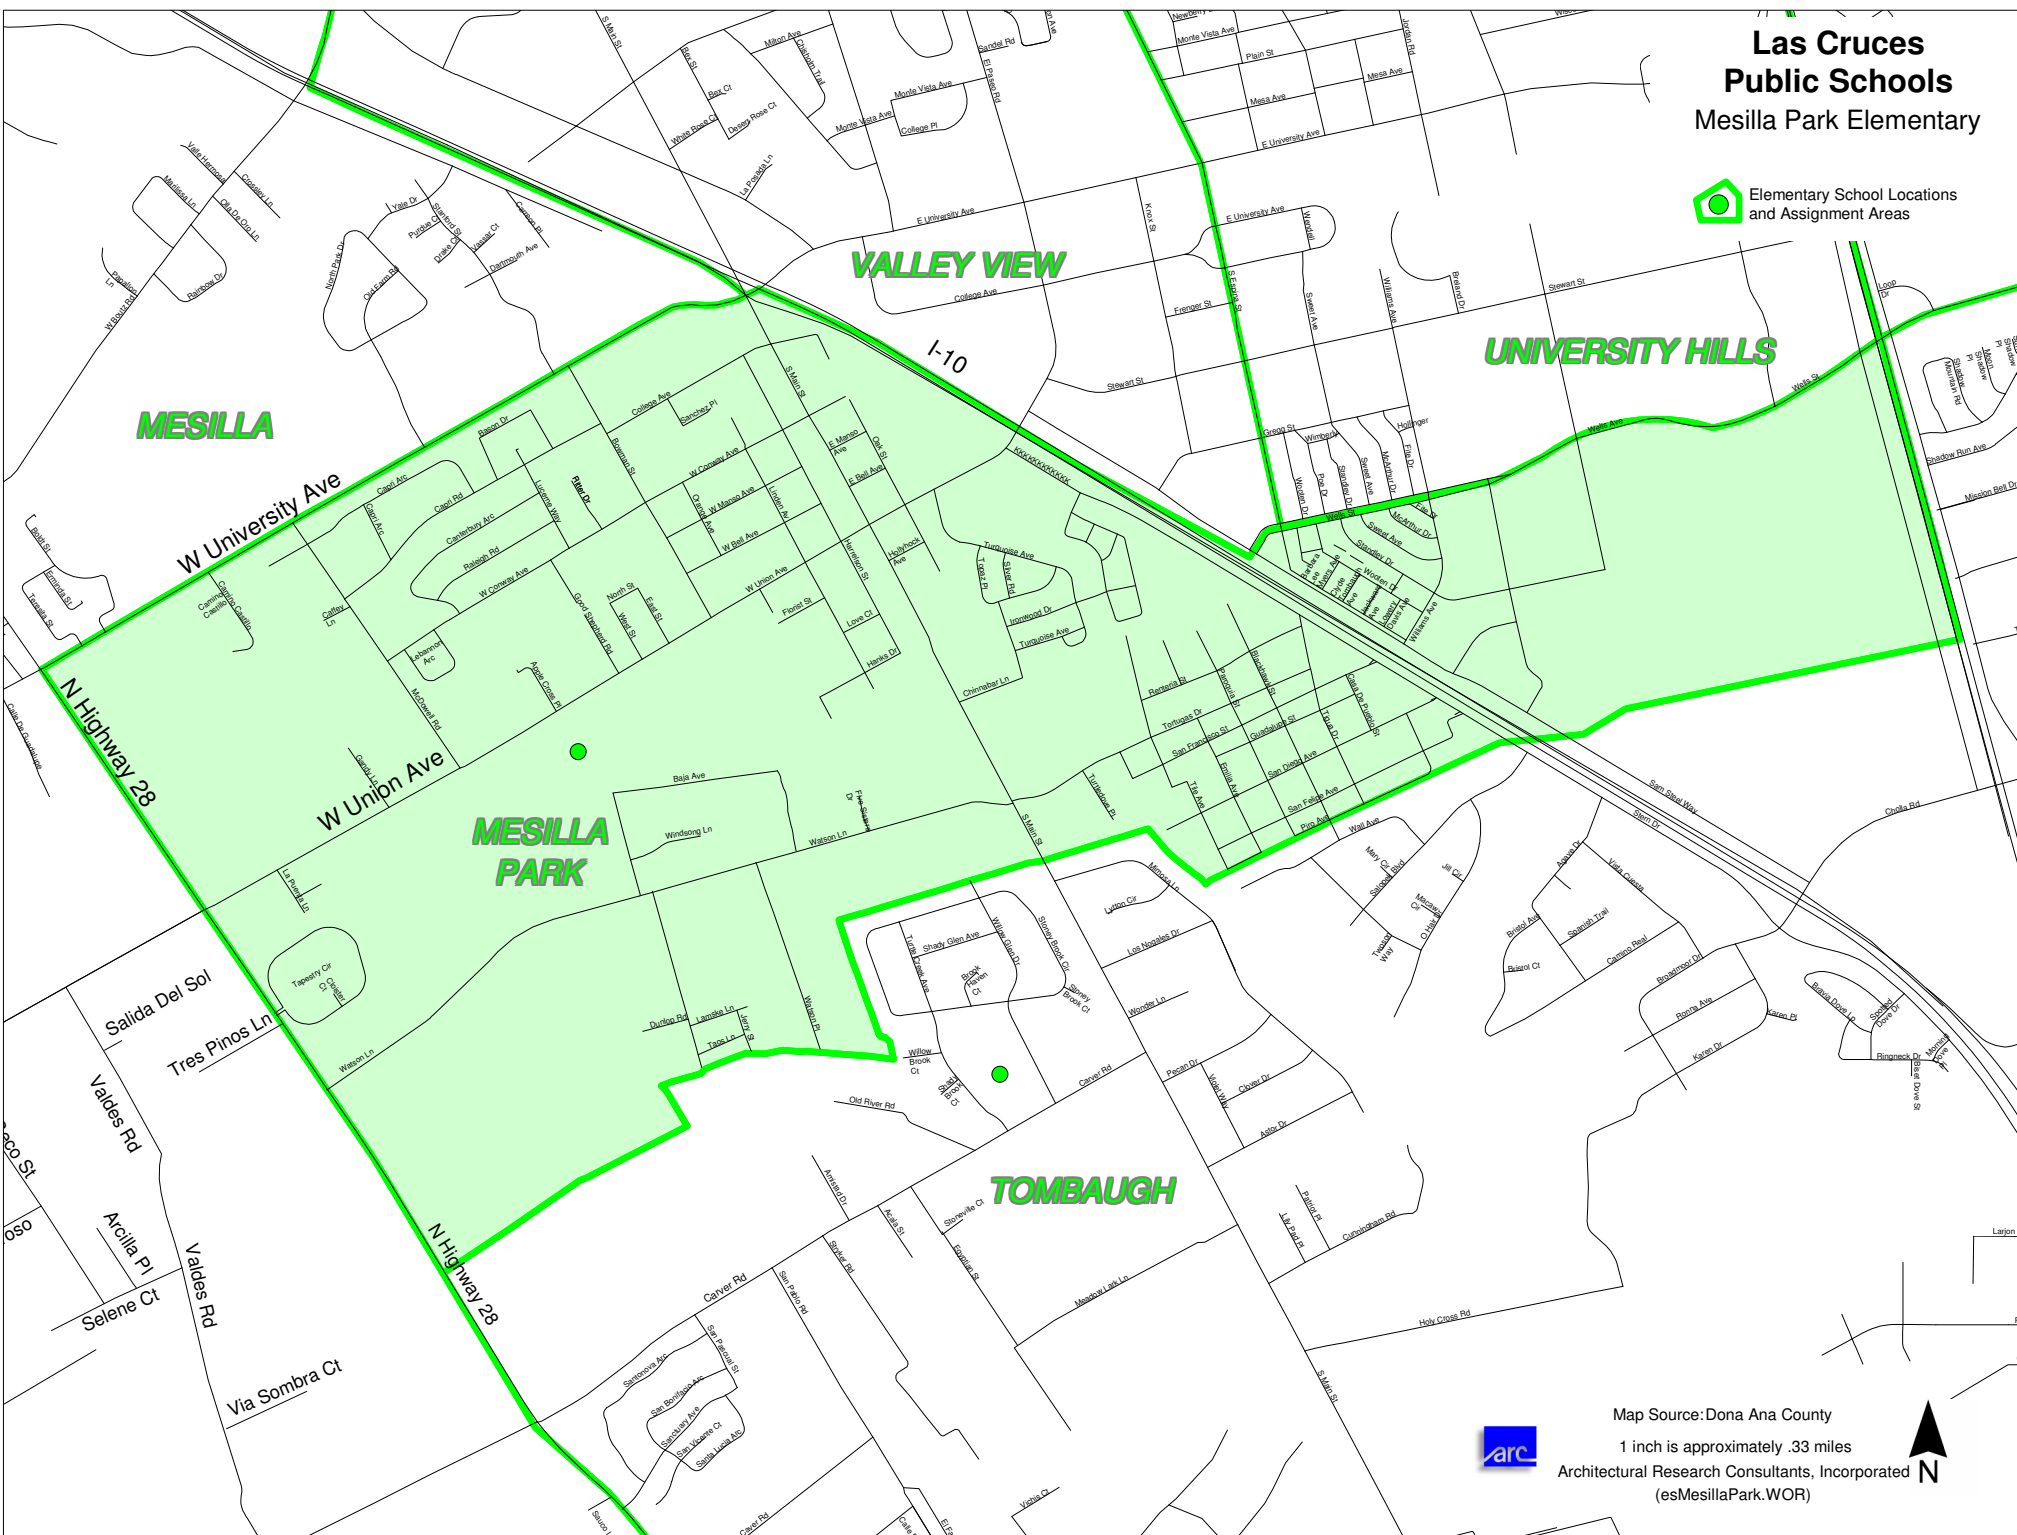

**Las Cruces
Public Schools
Mesilla Park Elementary**

 Elementary School Locations
and Assignment Areas

Map Source: Dona Ana County
1 inch is approximately .33 miles
Architectural Research Consultants, Incorporated
(esMesillaPark.WOR)