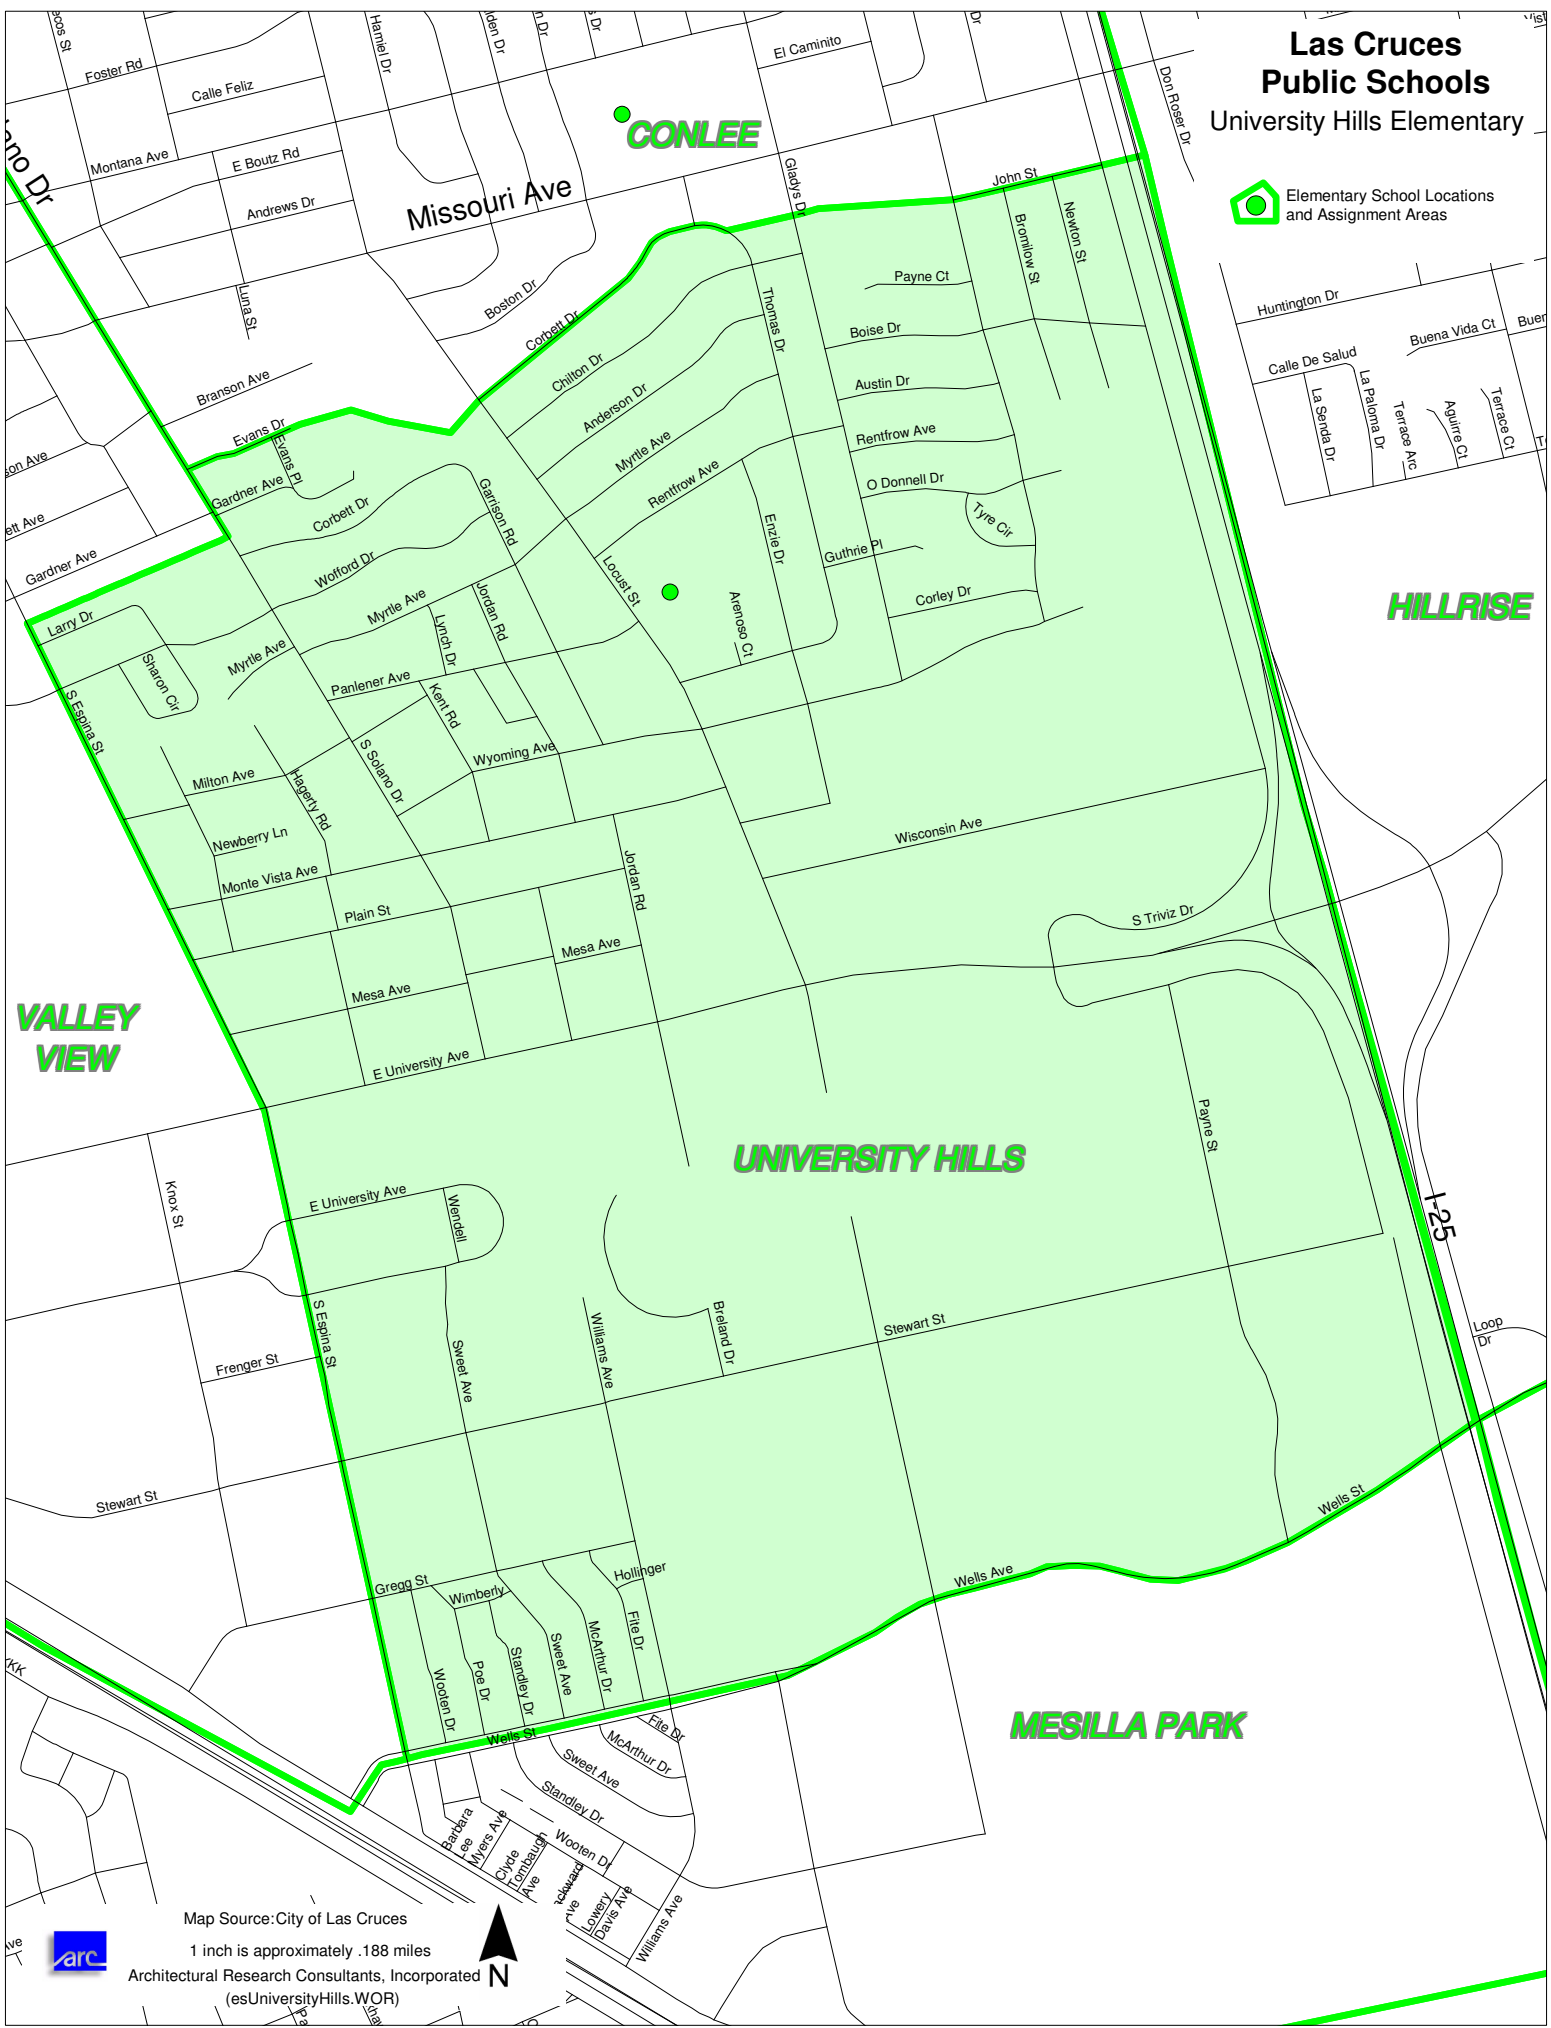

Las Cruces Public Schools

University Hills Elementary

Elementary School Locations and Assignment Areas

Map Source: City of Las Cruces

1 inch is approximately .188 miles

Architectural Research Consultants, Incorporated
(esUniversityHills.WOR)