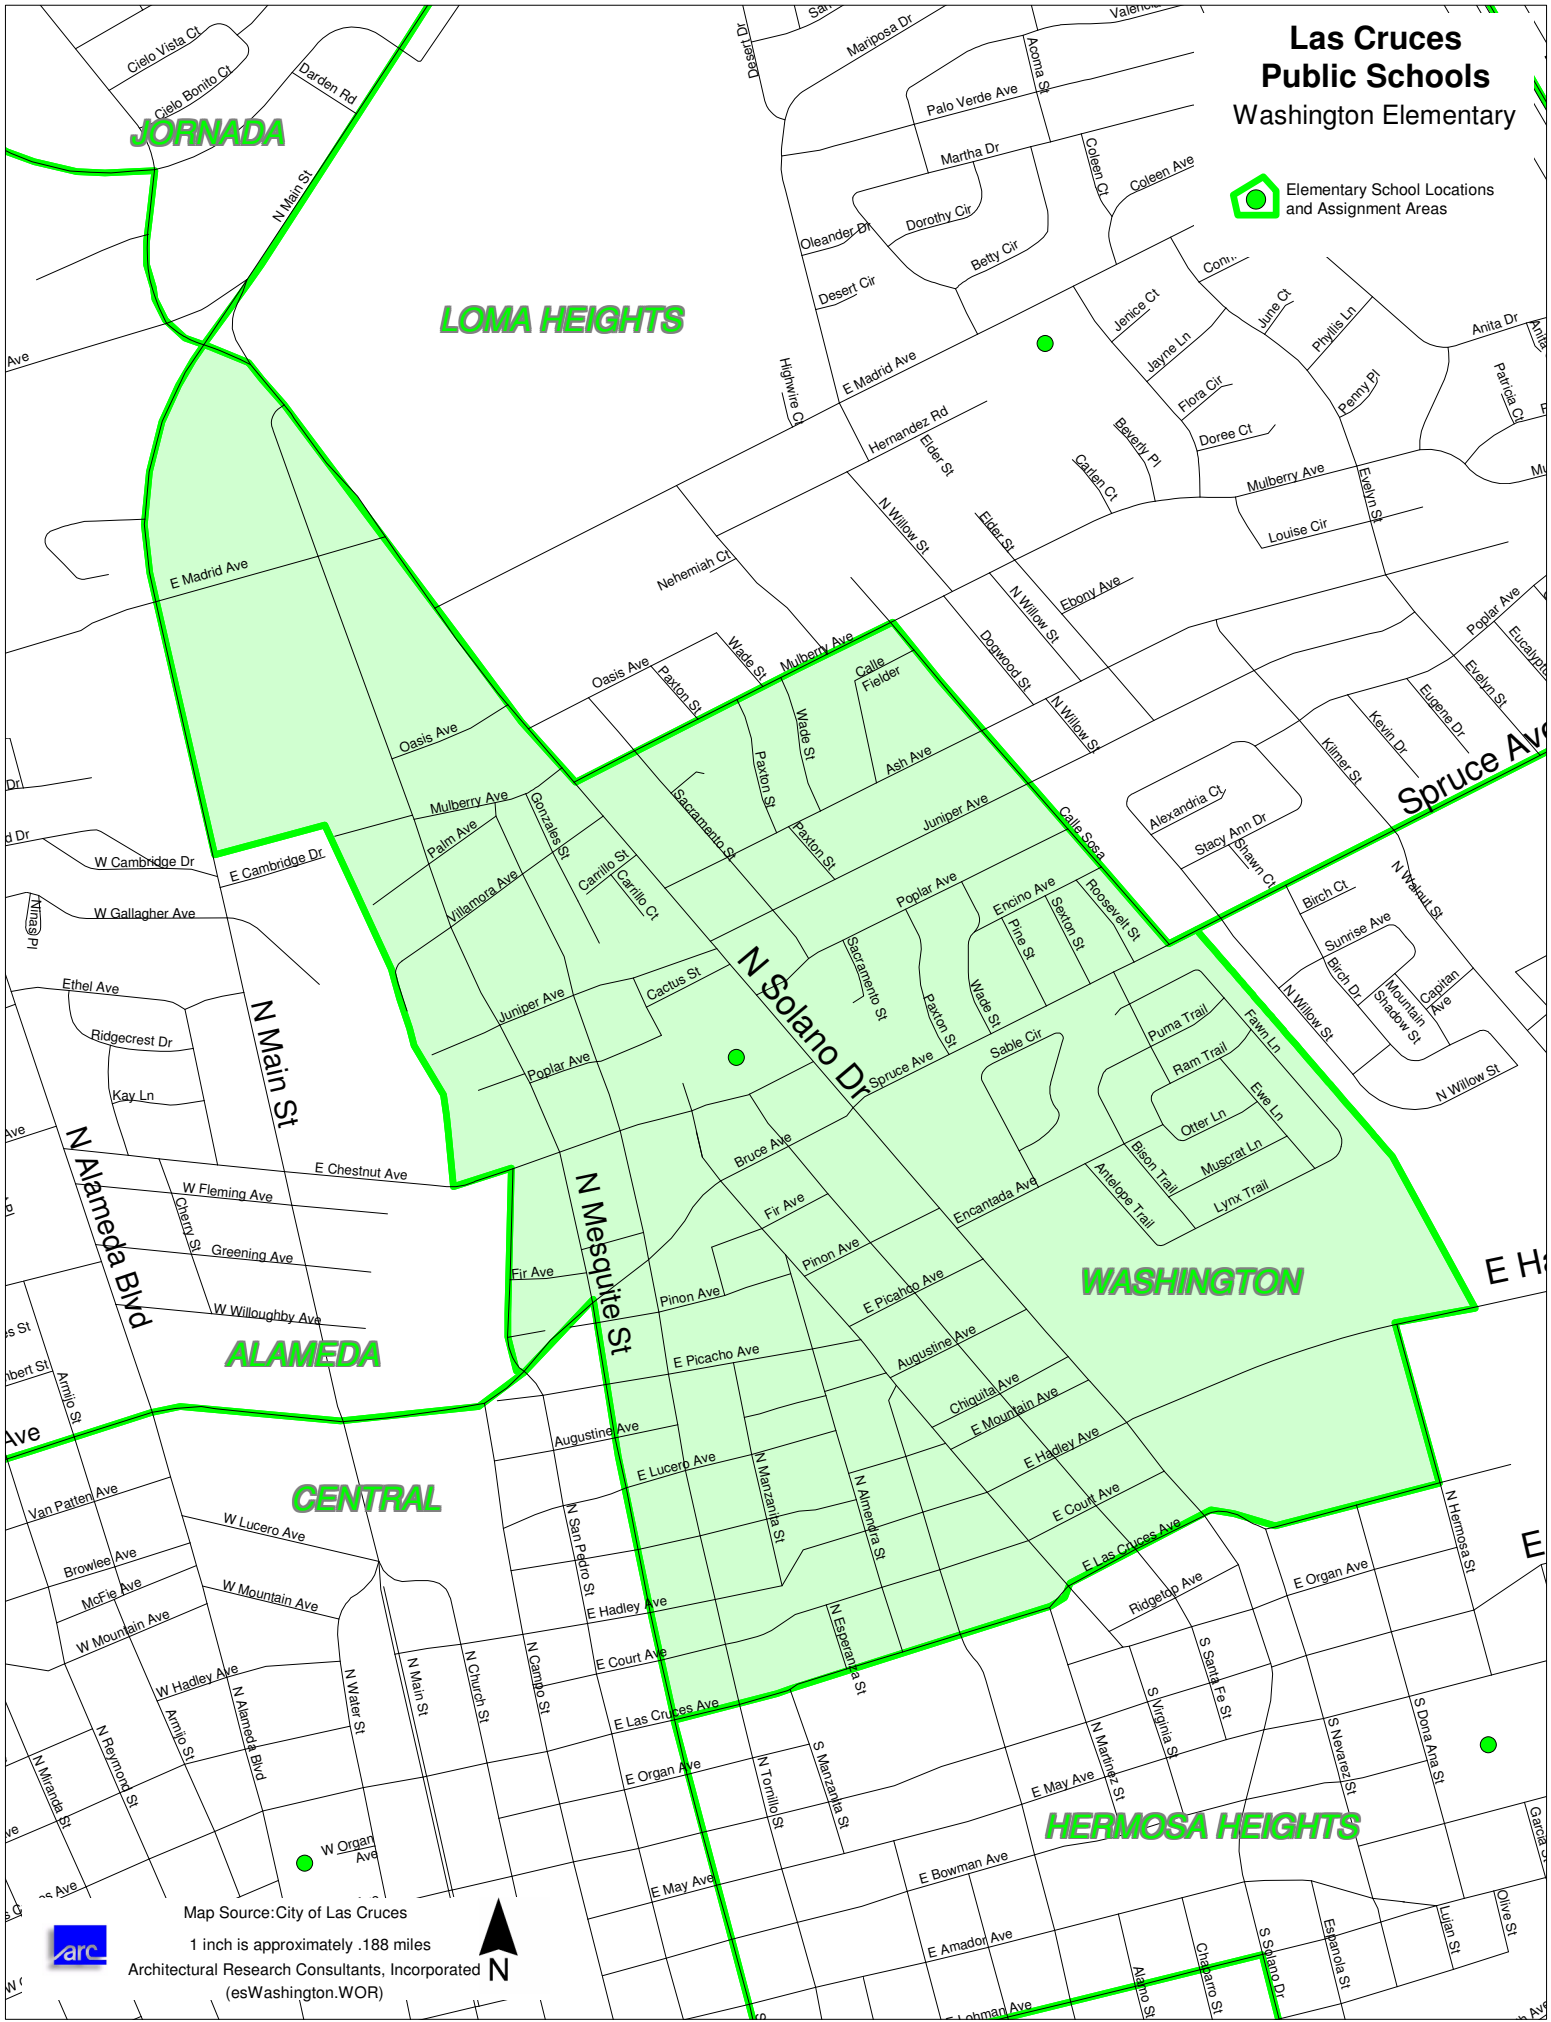

# Las Cruces Public Schools

## Washington Elementary

 Elementary School Locations and Assignment Areas

Map Source: City of Las Cruces

1 inch is approximately .188 miles

ARC Architectural Research Consultants, Incorporated  
(esWashington.WOR)