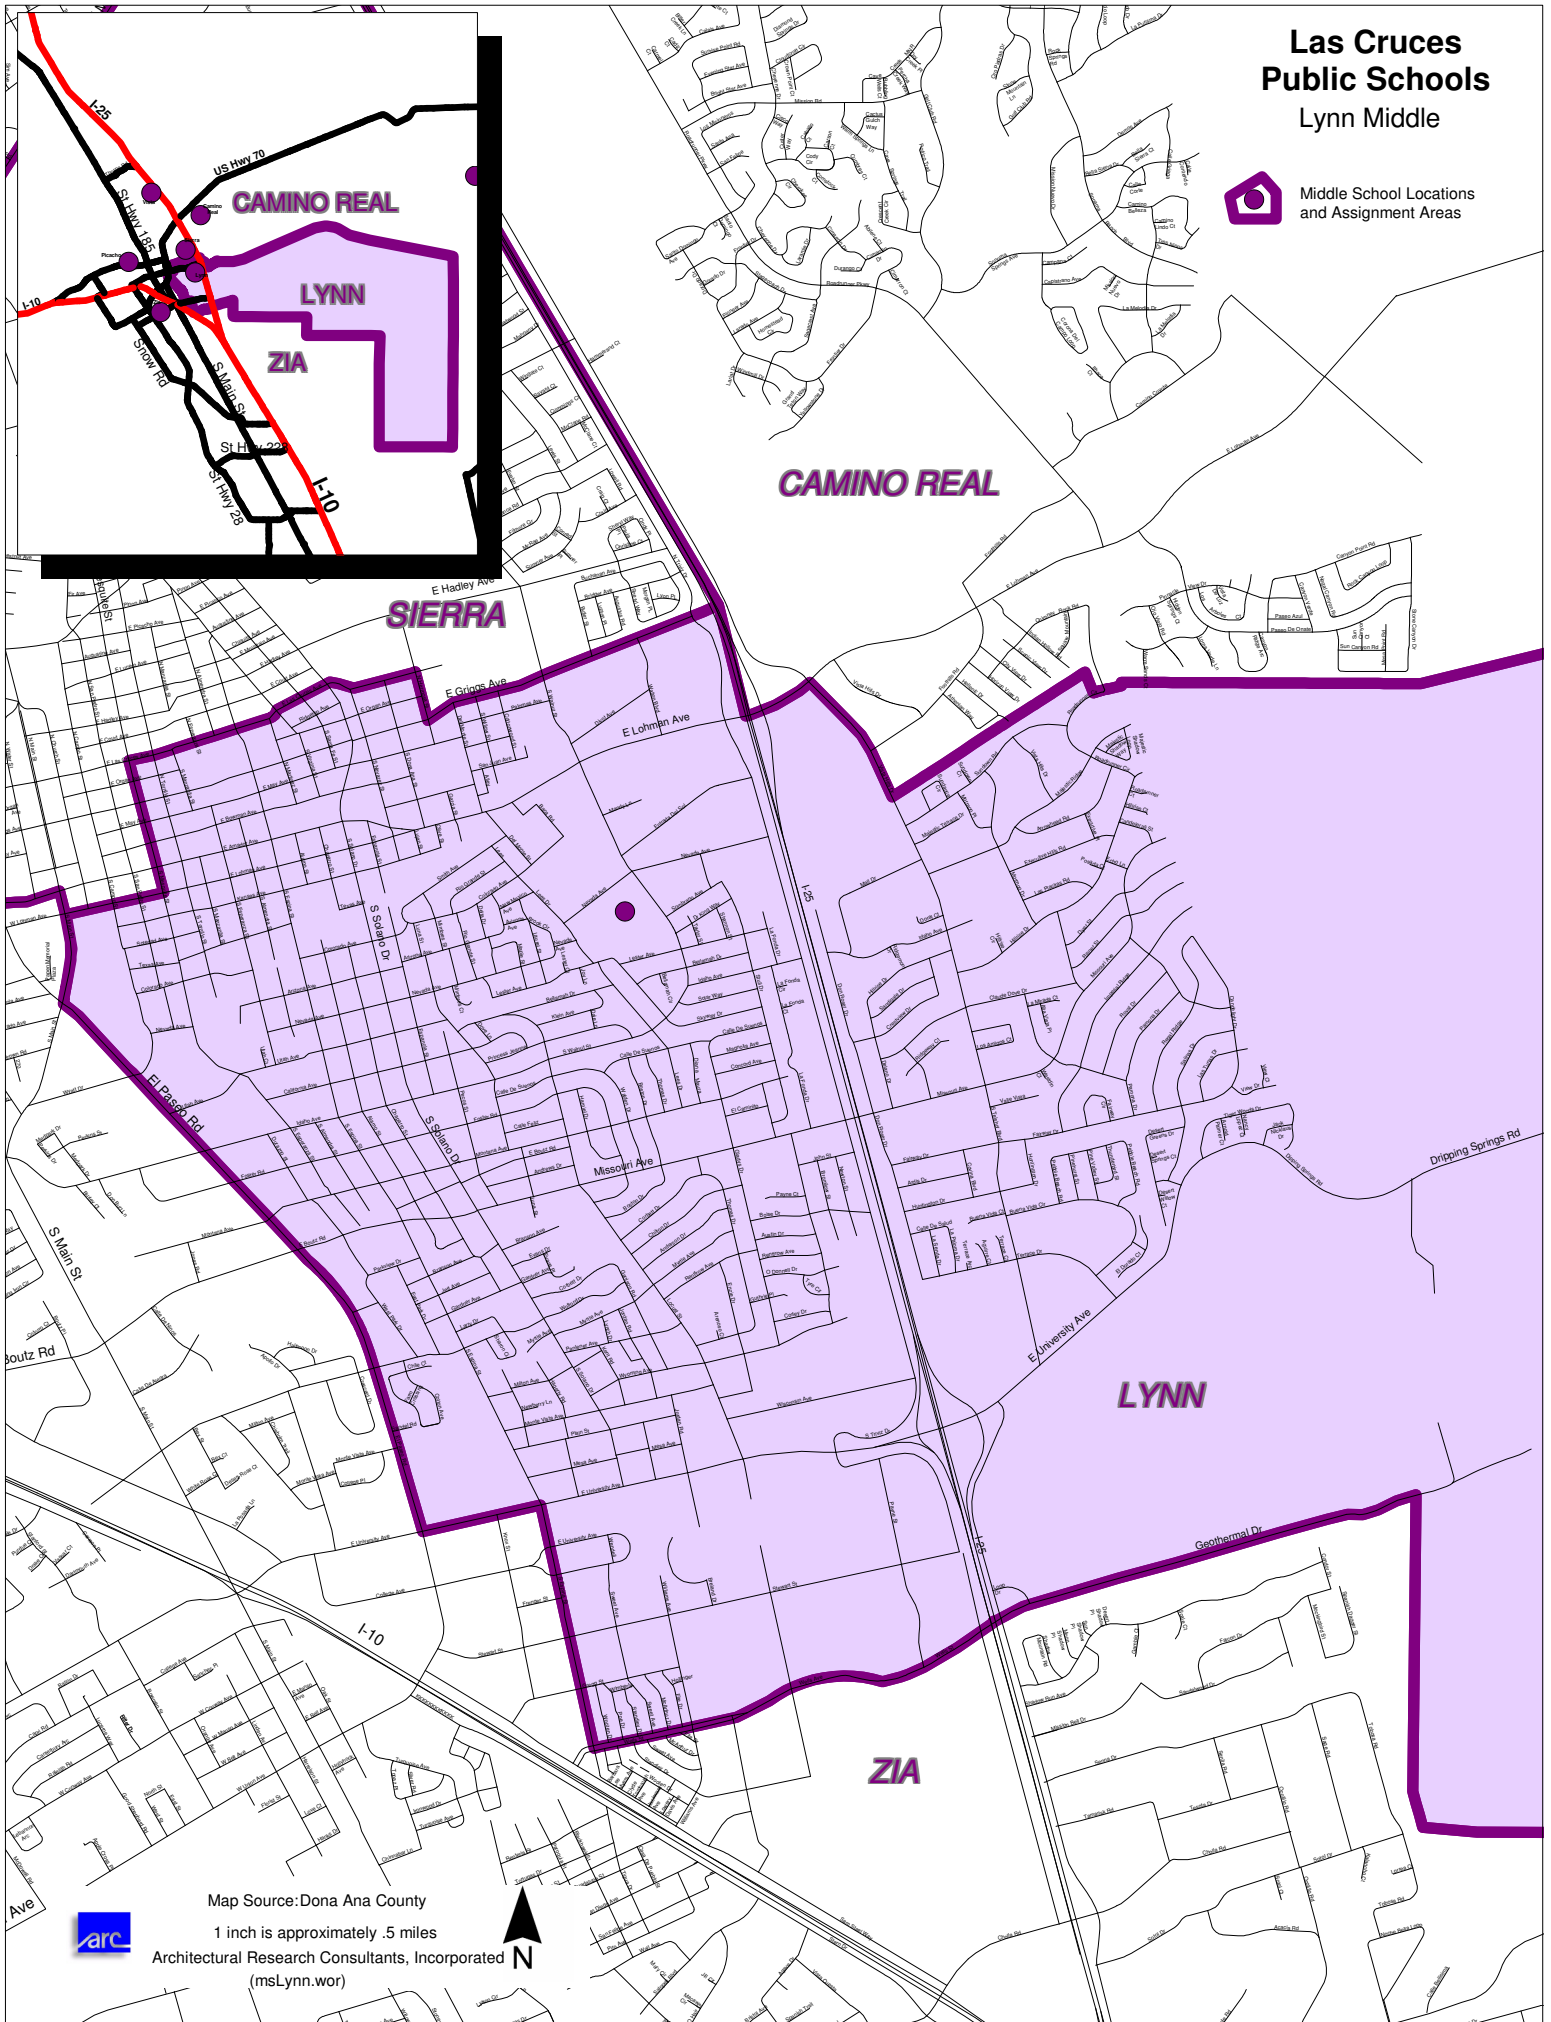

# Las Cruces Public Schools Lynn Middle

Middle School Locations  
and Assignment Areas

Map Source: Dona Ana County

1 inch is approximately .5 miles

ARC  
Architectural Research Consultants, Incorporated  
(msLynn.wor)