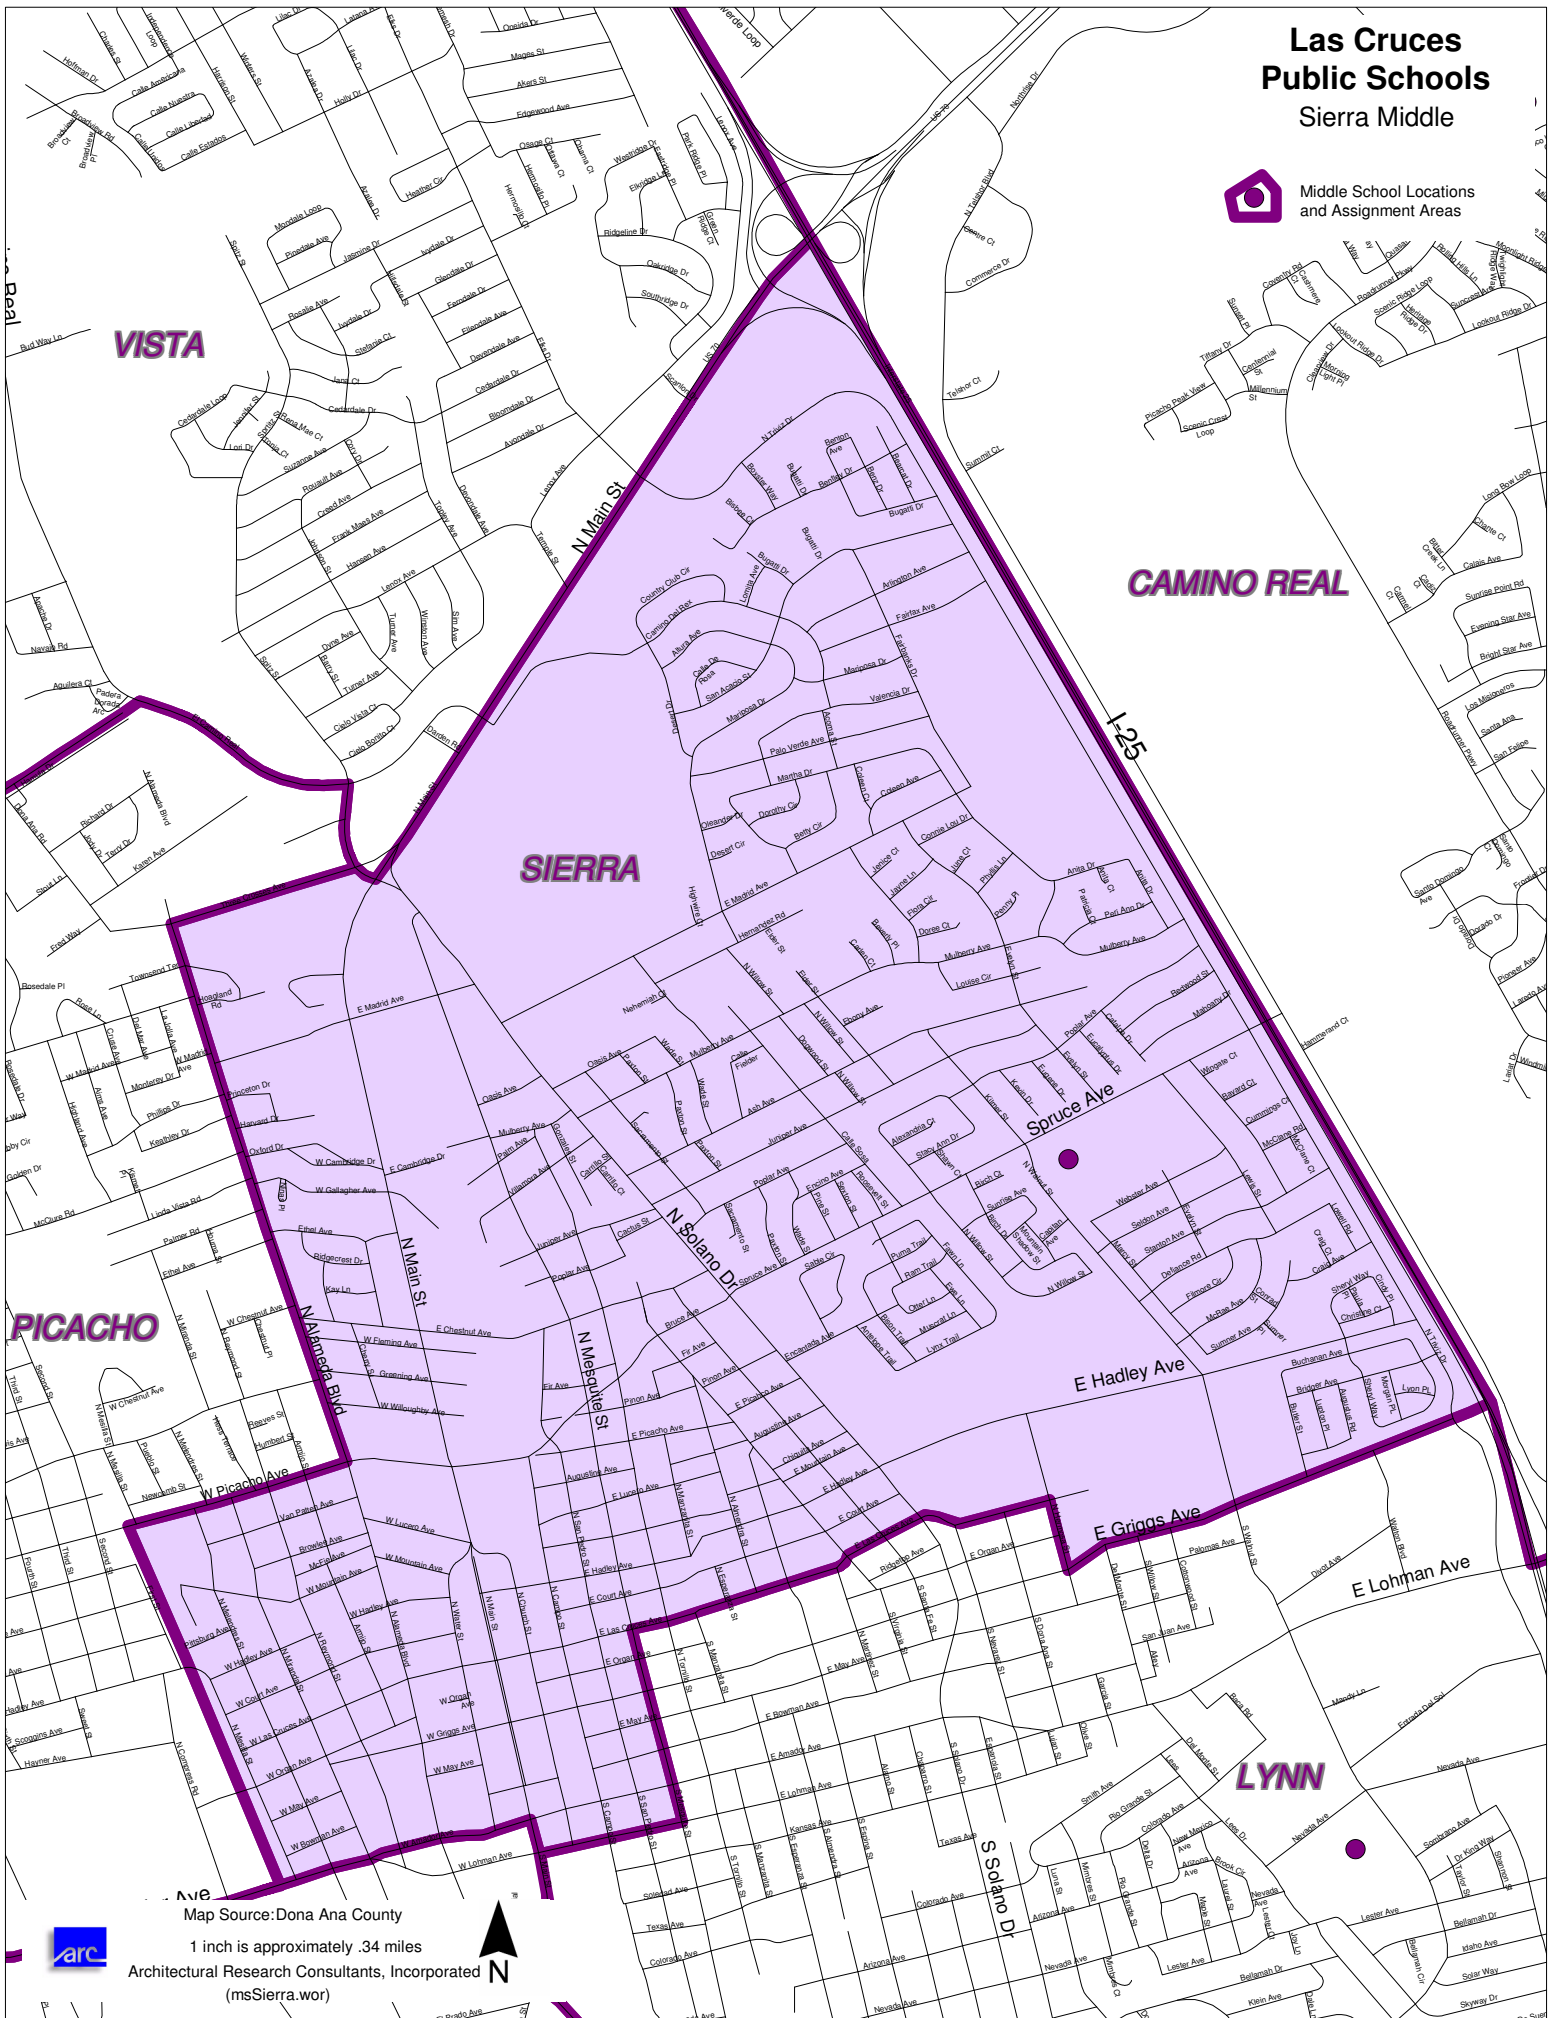

# Las Cruces Public Schools Sierra Middle

Middle School Locations  
and Assignment Areas

Map Source: Dona Ana County

1 inch is approximately .34 miles

Architectural Research Consultants, Incorporated  
(msSierra.wor)